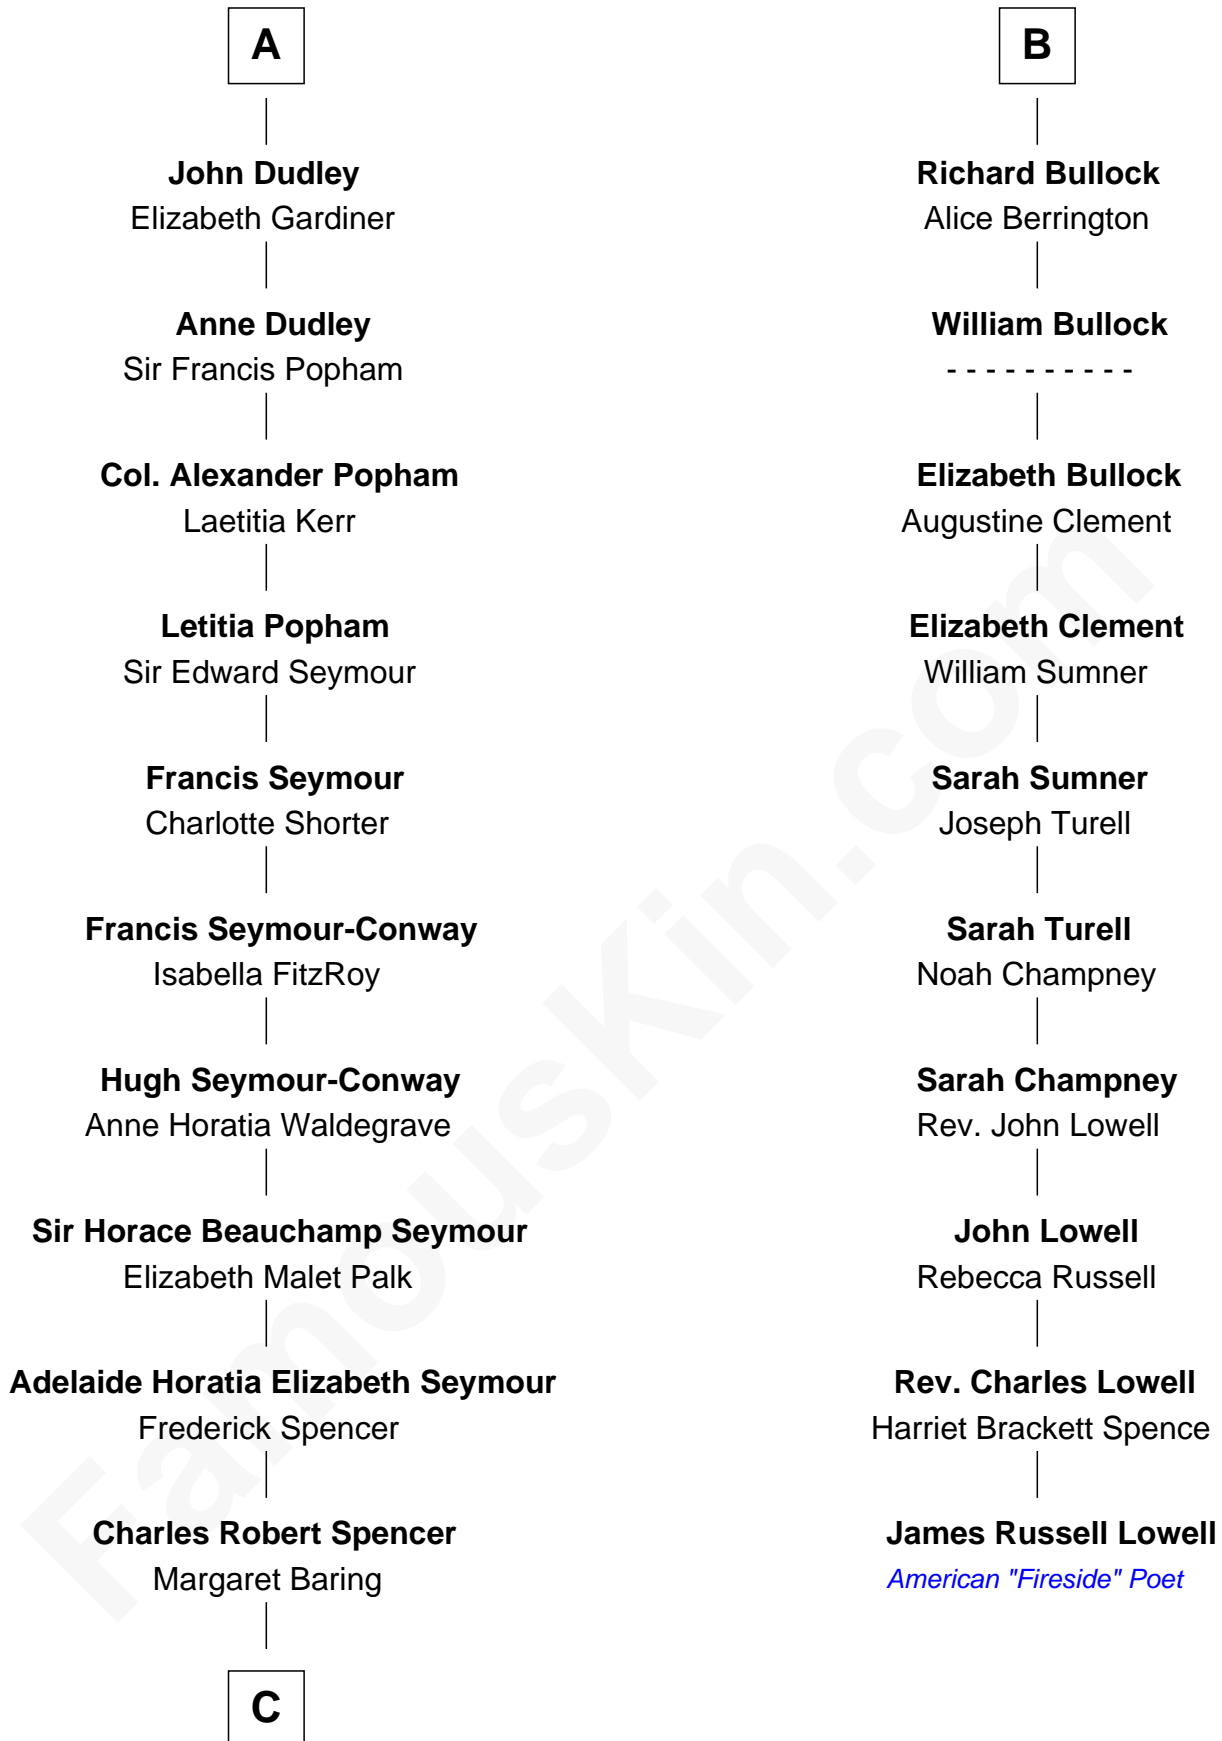

FamousKin.com

Relationship Chart of

Prince William

Prince of Wales

16th cousin 4 times removed of

James Russell Lowell
American "Fireside" Poet

C

Albert Edward John Spencer

Cynthia Elinor Beatrix Hamilton

Edward John Spencer

Frances Ruth Burke Roche

Princess Diana Frances Spencer

Charles III, King of the United Kingdom

Prince William

Prince of Wales