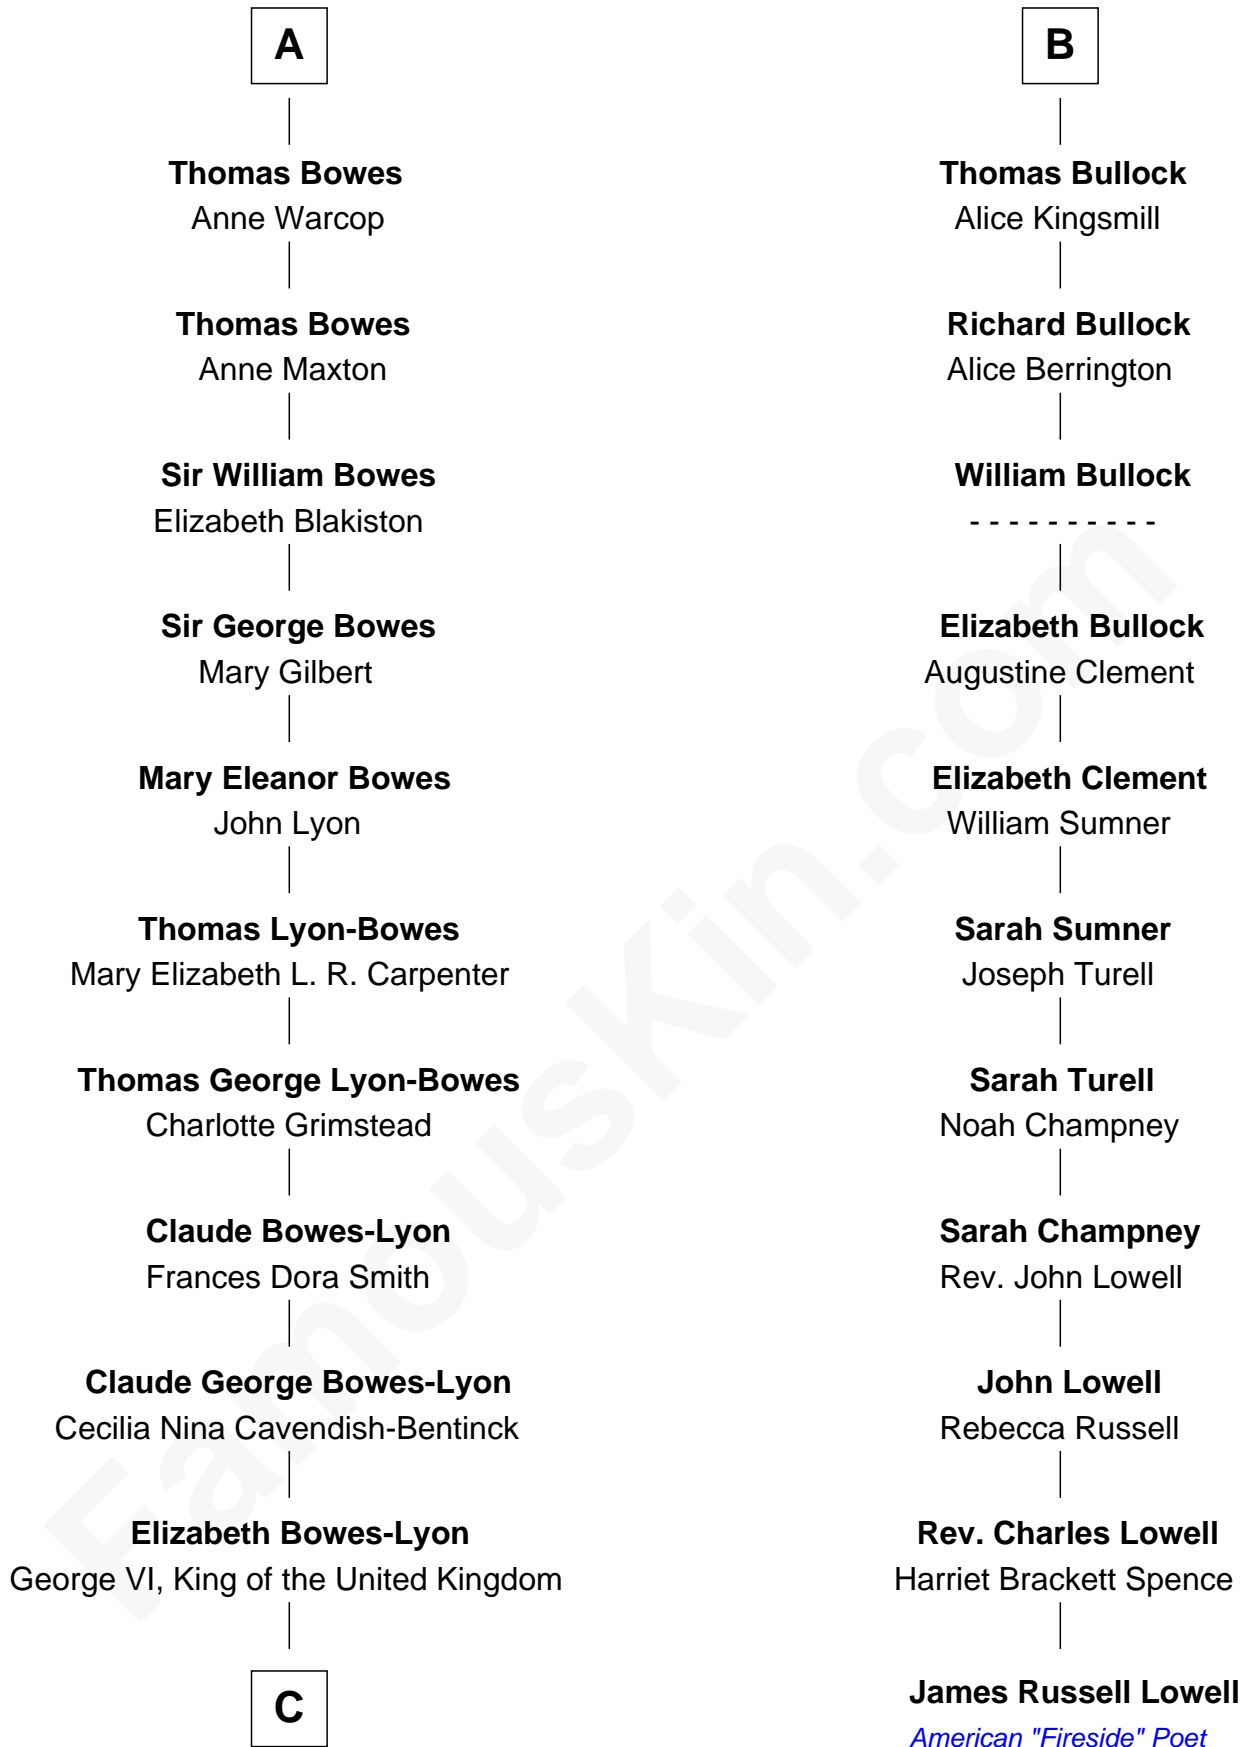

FamousKin.com

Relationship Chart of

Prince William

Prince of Wales

17th cousin 2 times removed of

James Russell Lowell
American "Fireside" Poet

C

Elizabeth II, Queen of the United Kingdom

Prince Philip of Edinburgh

Charles III, King of the United Kingdom

Princess Diana Frances Spencer

Prince William

Prince of Wales

FamousKin.com