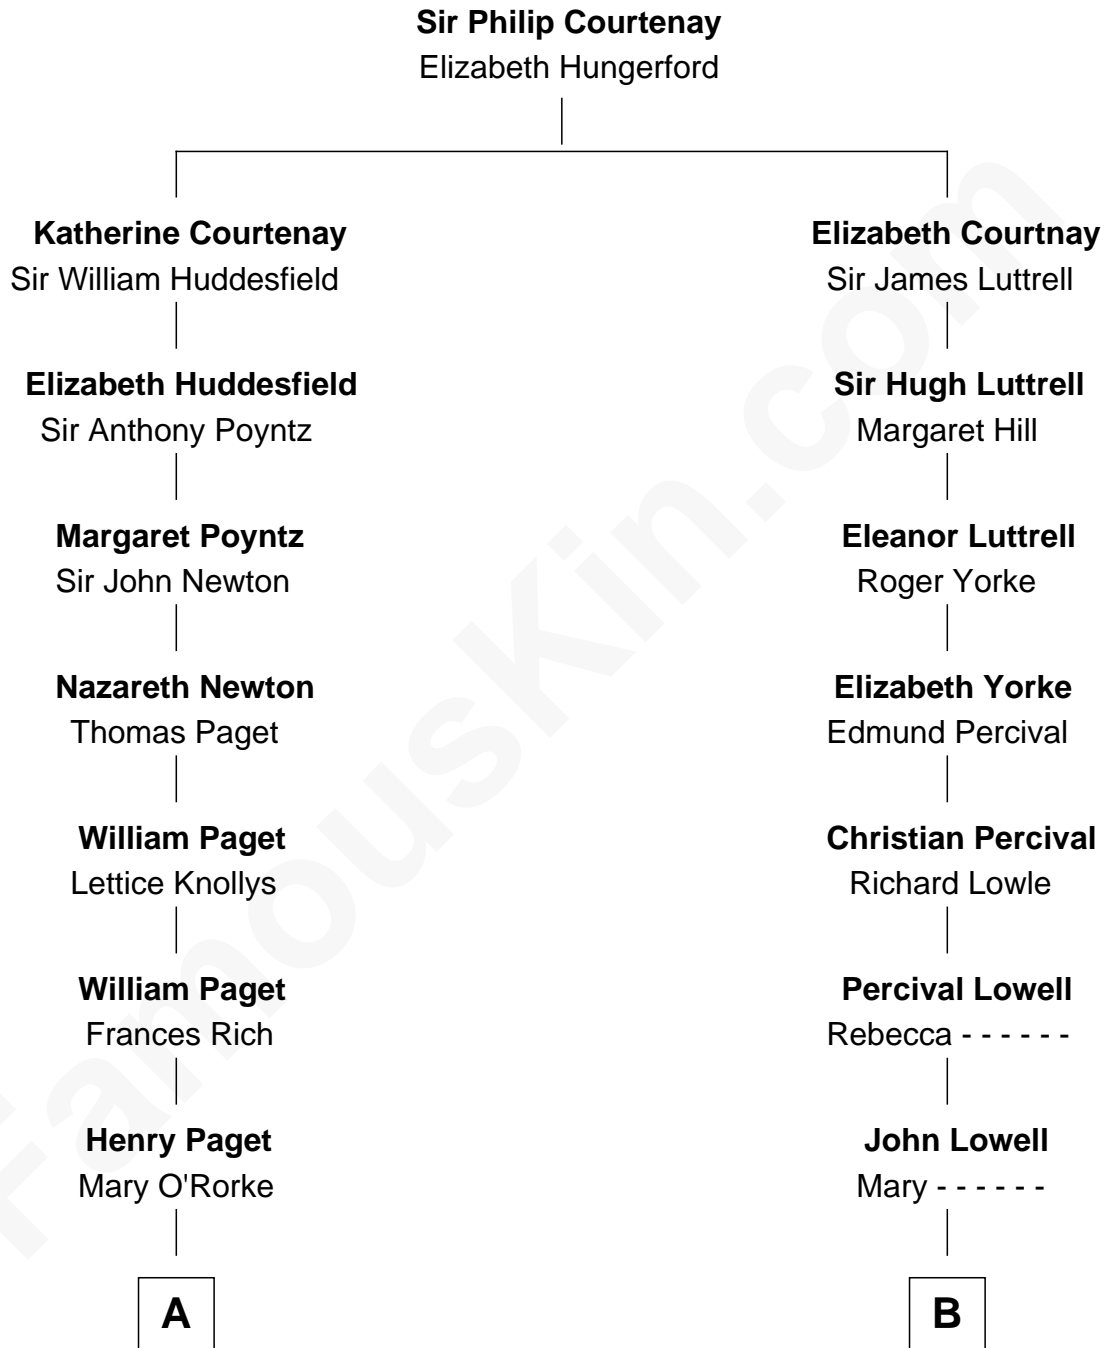

FamousKin.com
Relationship Chart of
Prince William
Prince of Wales

12th cousin 5 times removed of

James Russell Lowell
American "Fireside" Poet

A

Brig. Gen. Thomas Paget

Mary Whitcombe

Caroline Paget

Sir Nicholas Bayly

Rosalind Cecilia Caroline Bingham

James Albert Edward Hamilton

Cynthia Elinor Beatrix Hamilton

Albert Edward John Spencer

Edward John Spencer

Frances Ruth Burke Roche

Princess Diana Frances Spencer

Charles III, King of the United Kingdom