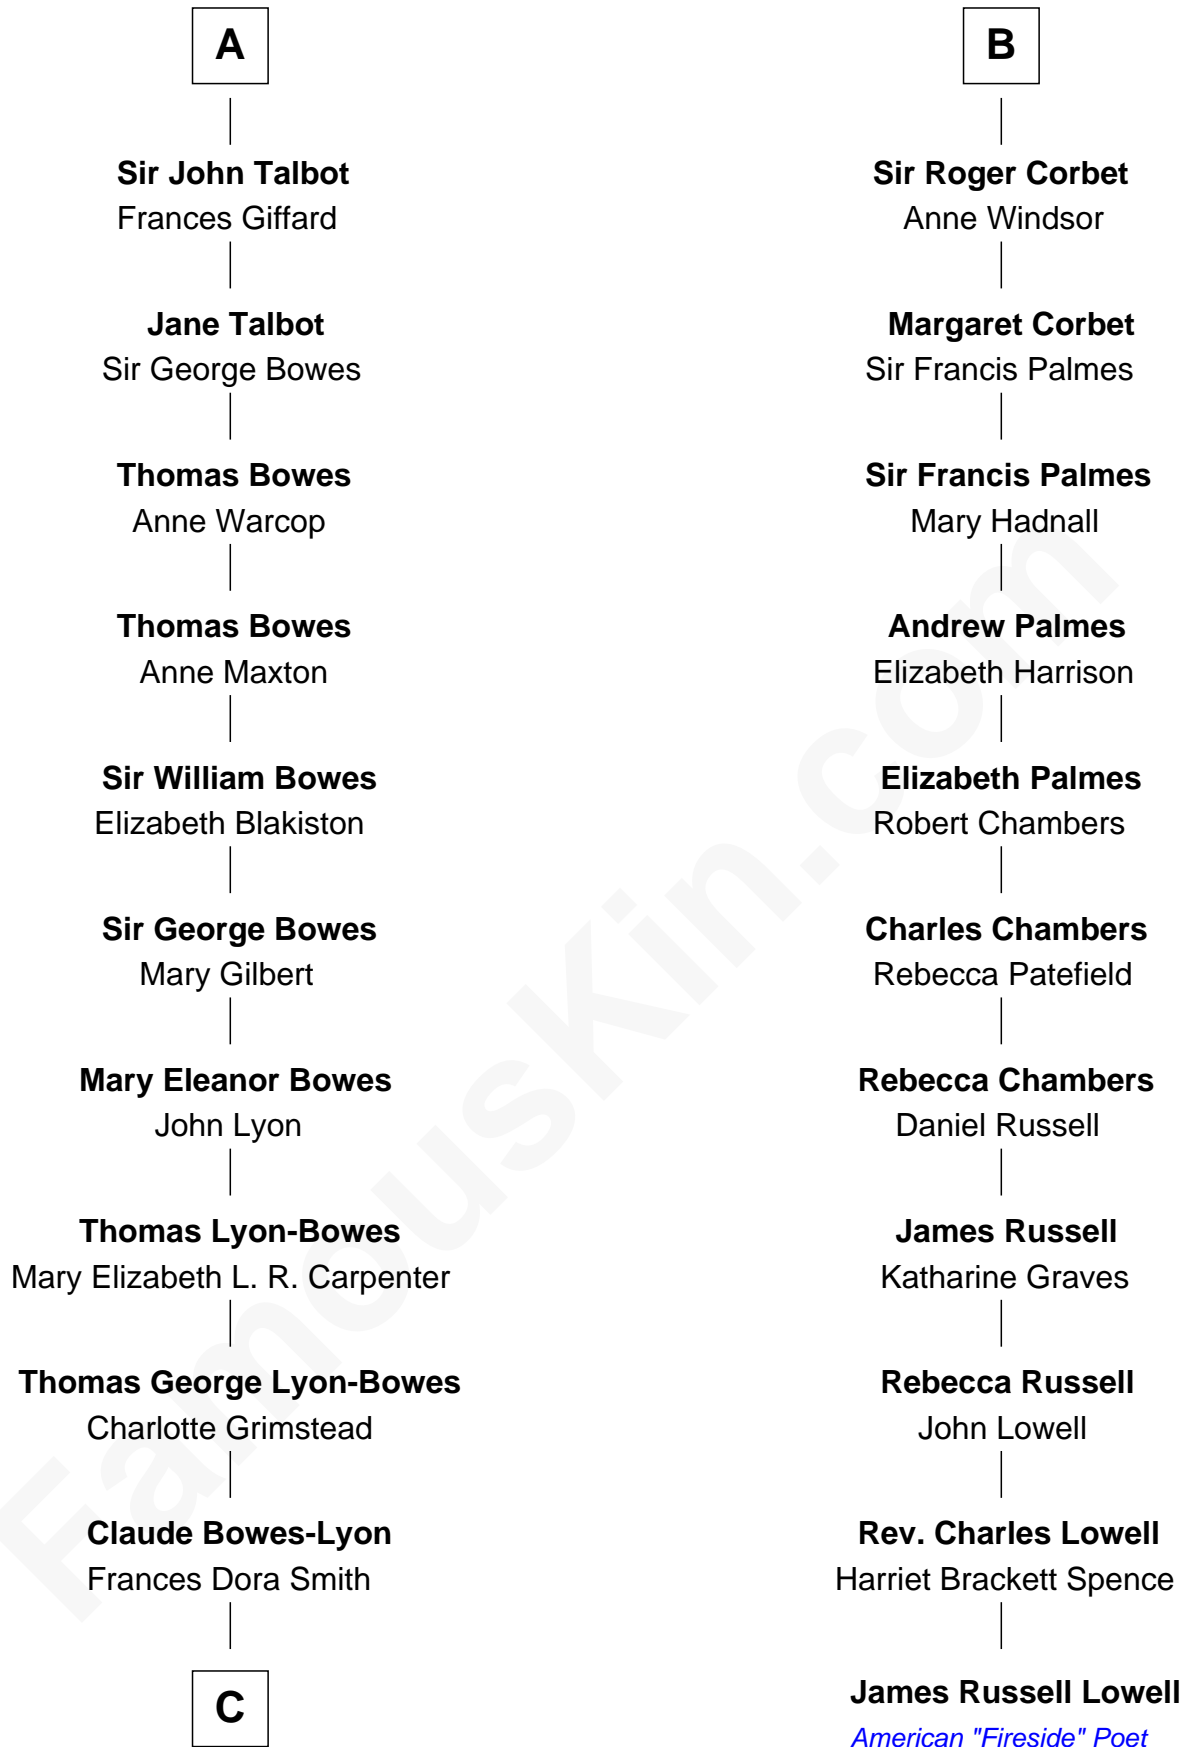

**FamousKin.com**  
**Relationship Chart of**  
**Prince William**  
*Prince of Wales*

17th cousin 4 times removed of

**James Russell Lowell**  
*American "Fireside" Poet*

**Sir Richard de Burgh**  
 Margaret - - - - -

**C**

—  
**Claude George Bowes-Lyon**  
Cecilia Nina Cavendish-Bentinck

—  
**Elizabeth Bowes-Lyon**  
George VI, King of the United Kingdom

—  
**Elizabeth II, Queen of the United Kingdom**  
Prince Philip of Edinburgh

—  
**Charles III, King of the United Kingdom**  
Princess Diana Frances Spencer

—  
**Prince William**  
*Prince of Wales*