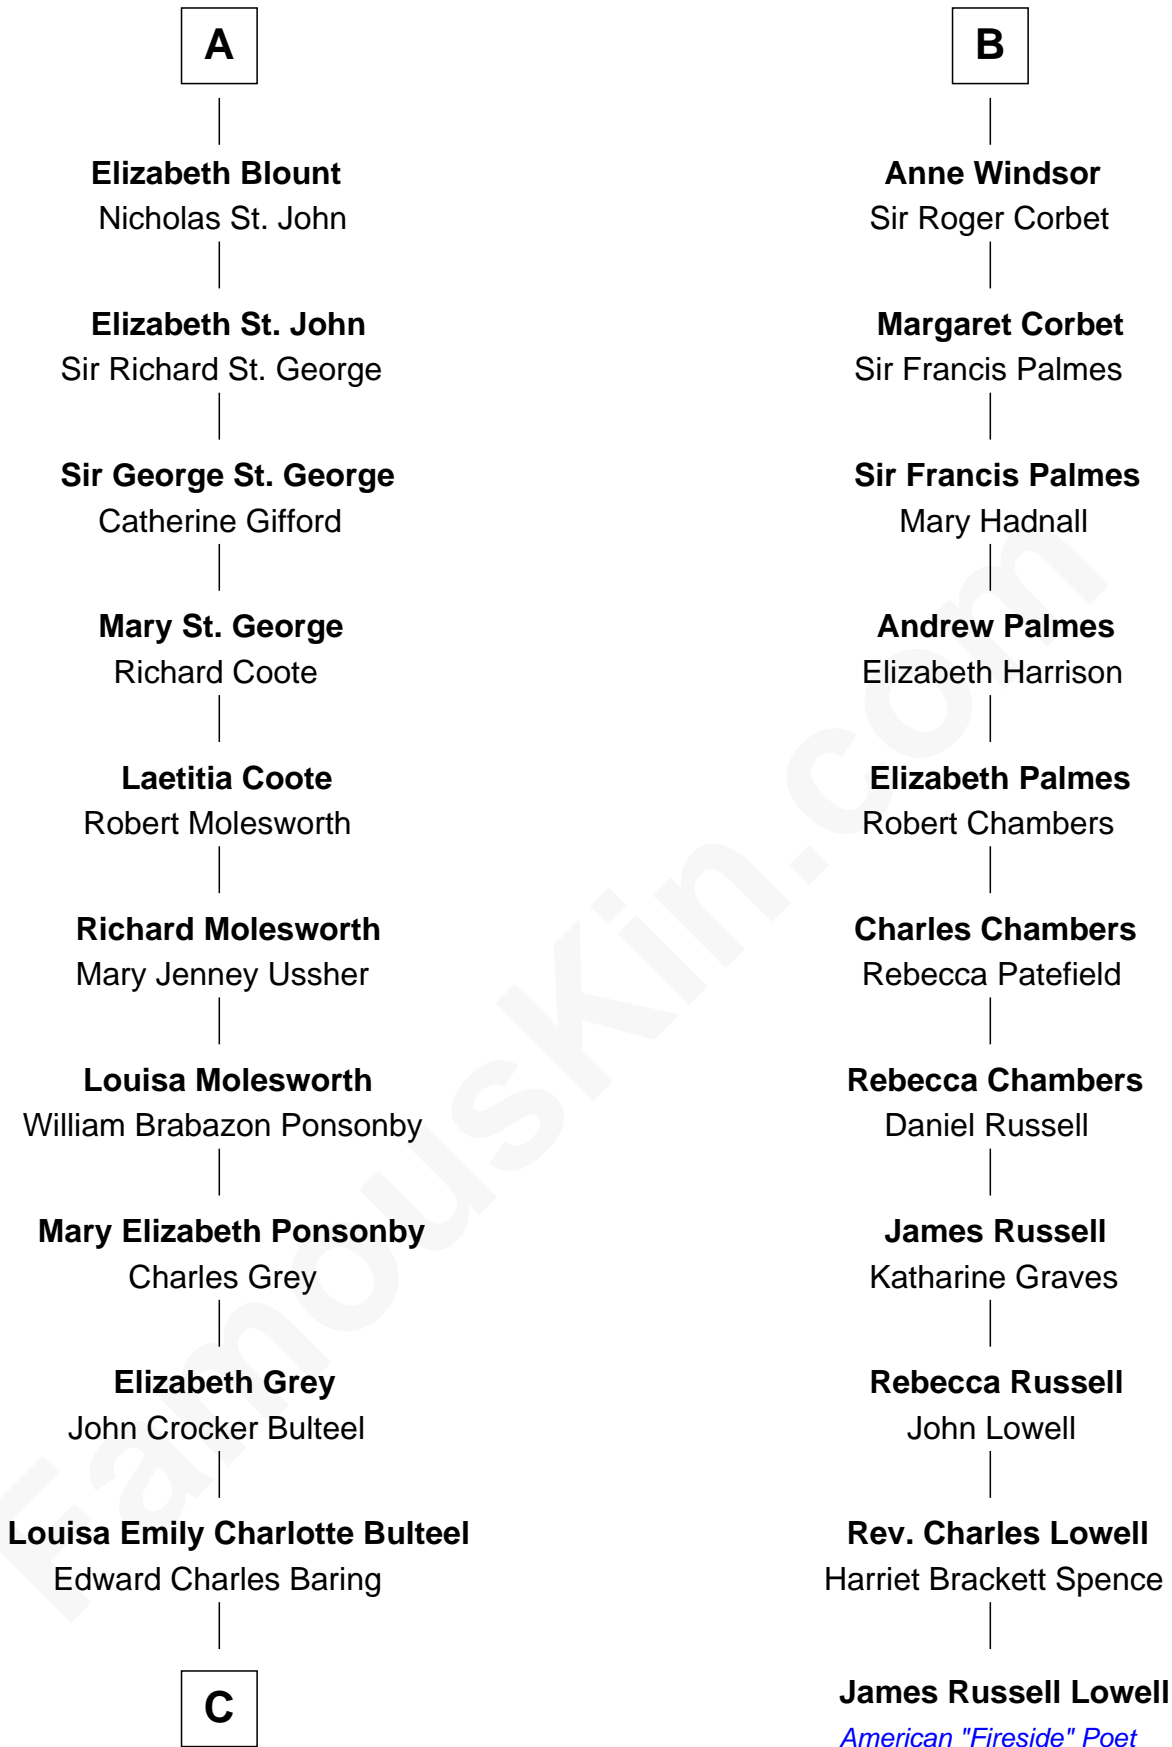

FamousKin.com
Relationship Chart of
Prince William
Prince of Wales

17th cousin 4 times removed of

James Russell Lowell
American "Fireside" Poet

Sir Thomas de Swynnerton

C

—
Margaret Baring

Charles Robert Spencer

—
Albert Edward John Spencer

Cynthia Elinor Beatrix Hamilton

—
Edward John Spencer

Frances Ruth Burke Roche

—
Princess Diana Frances Spencer

Charles III, King of the United Kingdom

—
Prince William

Prince of Wales