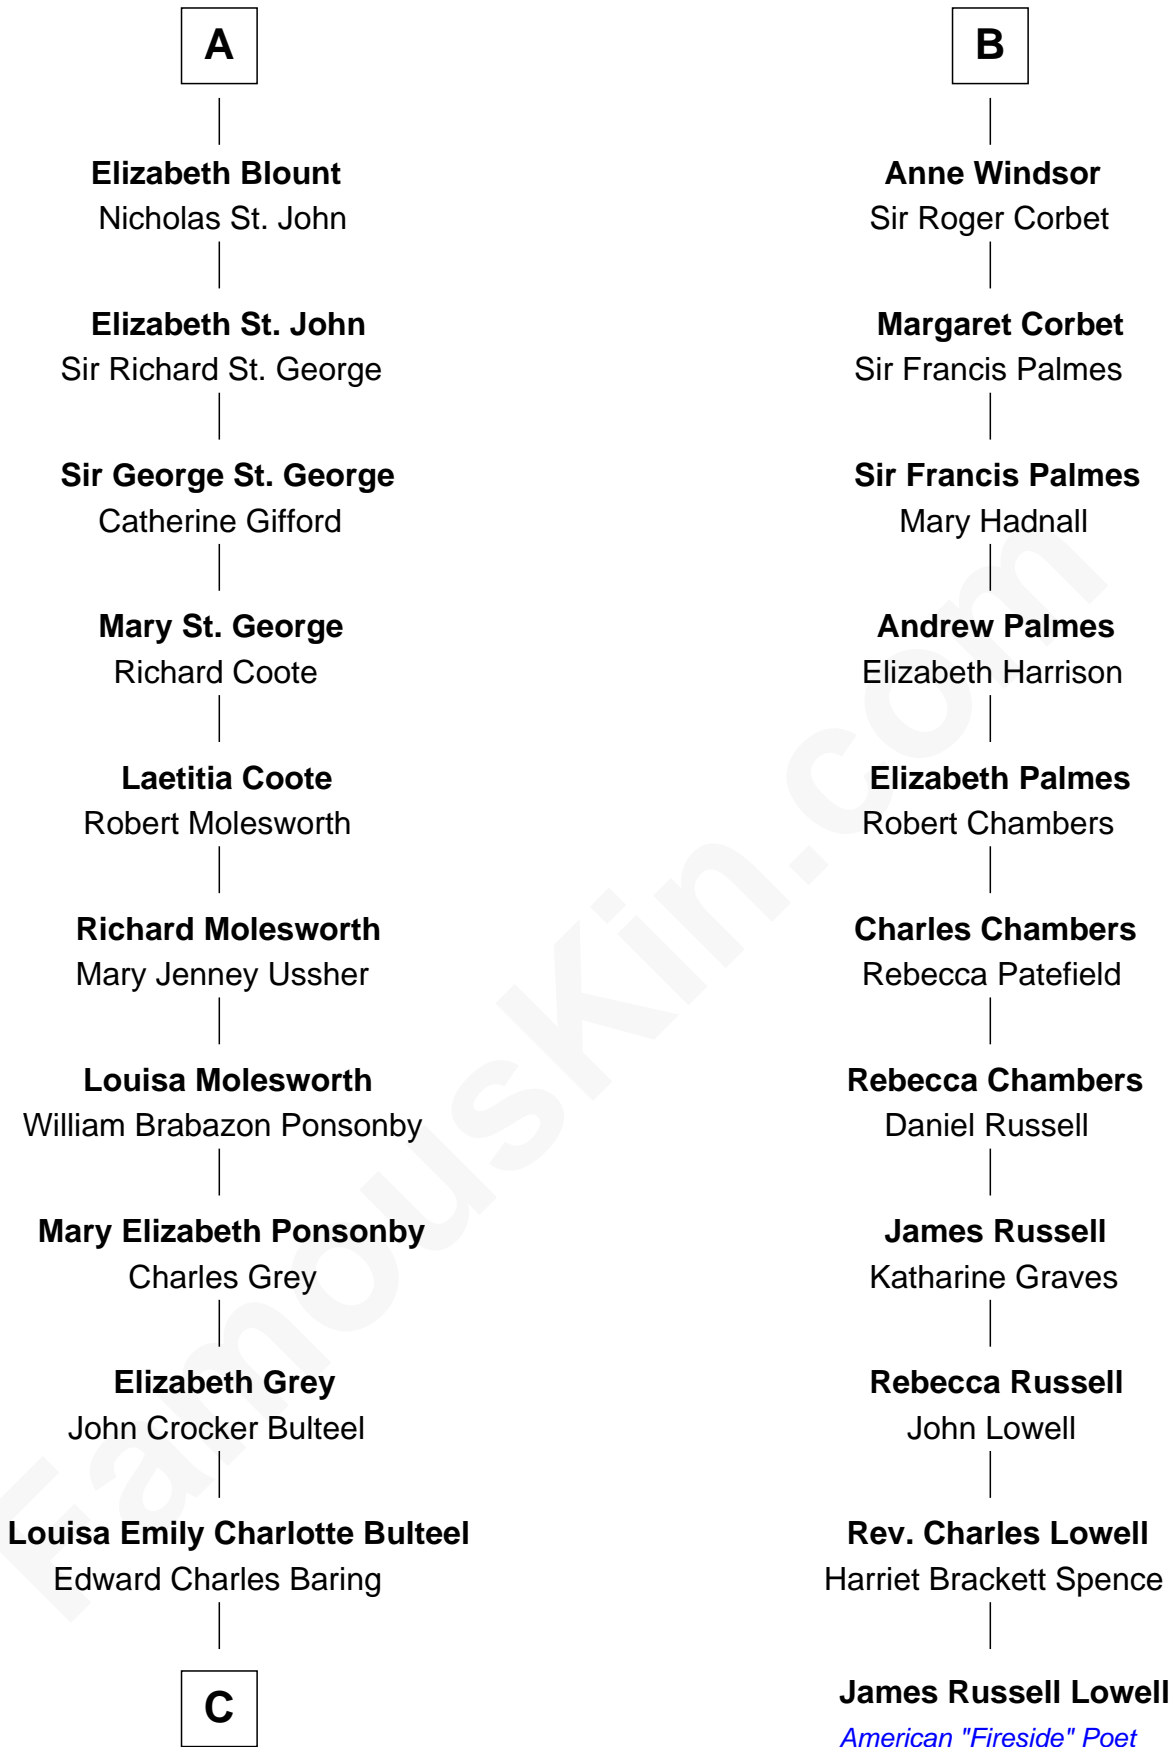

FamousKin.com
Relationship Chart of
Prince William
Prince of Wales

17th cousin 4 times removed of

James Russell Lowell
American "Fireside" Poet

Sir Geoffrey de Gresley
 Margaret Gernon

C

—
Margaret Baring

Charles Robert Spencer

—
Albert Edward John Spencer

Cynthia Elinor Beatrix Hamilton

—
Edward John Spencer

Frances Ruth Burke Roche

—
Princess Diana Frances Spencer

Charles III, King of the United Kingdom

—
Prince William

Prince of Wales