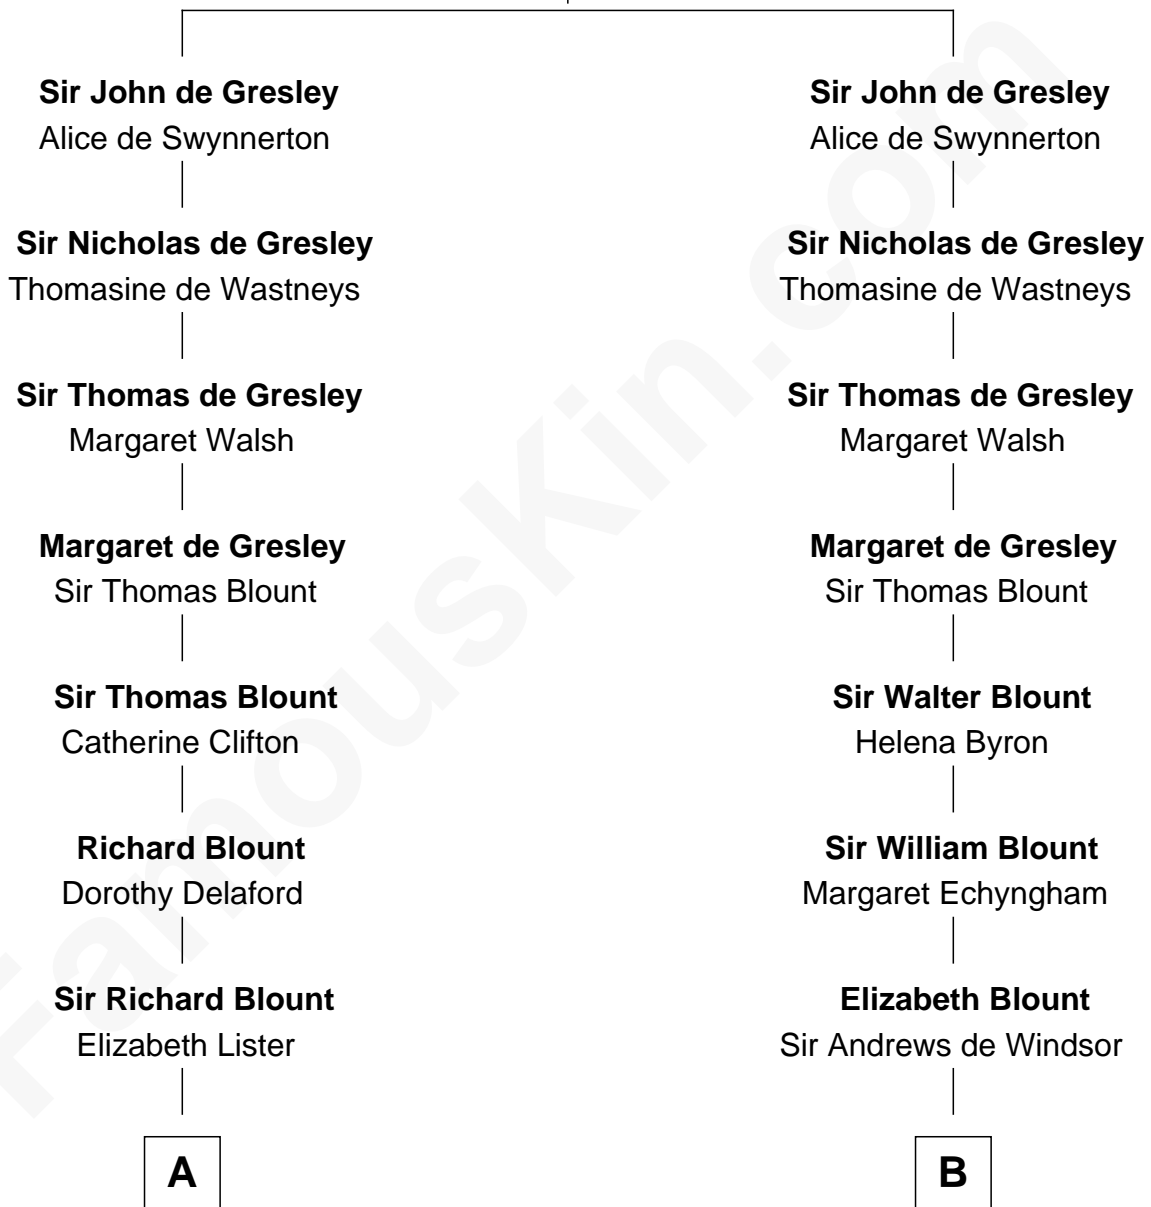

FamousKin.com
Relationship Chart of
Prince William
Prince of Wales

17th cousin 4 times removed of

James Russell Lowell
American "Fireside" Poet

Sir Geoffrey de Gresley
 Margaret Gernon

C

—
Margaret Baring

Charles Robert Spencer

—
Albert Edward John Spencer

Cynthia Elinor Beatrix Hamilton

—
Edward John Spencer

Frances Ruth Burke Roche

—
Princess Diana Frances Spencer

Charles III, King of the United Kingdom

—
Prince William

Prince of Wales