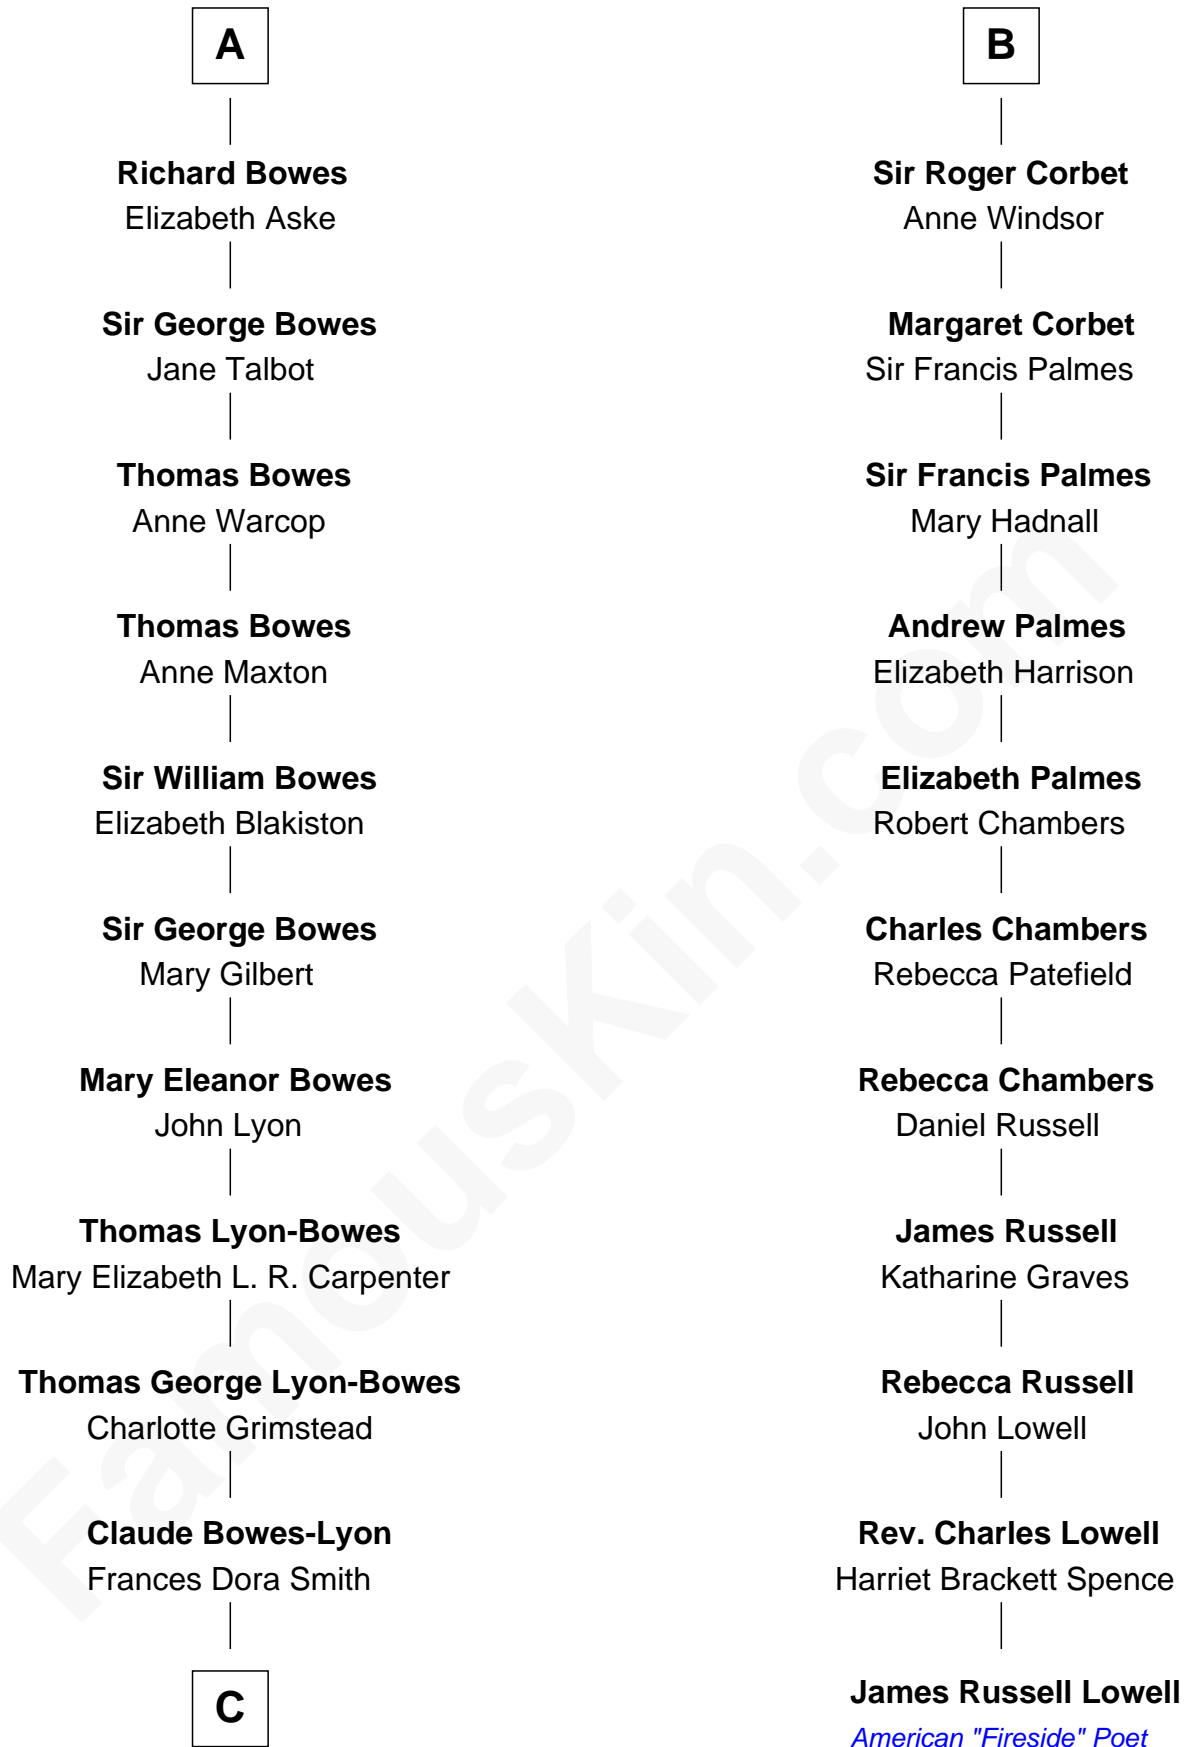

FamousKin.com

Relationship Chart of

Prince William

Prince of Wales

17th cousin 4 times removed of

James Russell Lowell
American "Fireside" Poet

C

—
Claude George Bowes-Lyon
Cecilia Nina Cavendish-Bentinck

—
Elizabeth Bowes-Lyon
George VI, King of the United Kingdom

—
Elizabeth II, Queen of the United Kingdom
Prince Philip of Edinburgh

—
Charles III, King of the United Kingdom
Princess Diana Frances Spencer