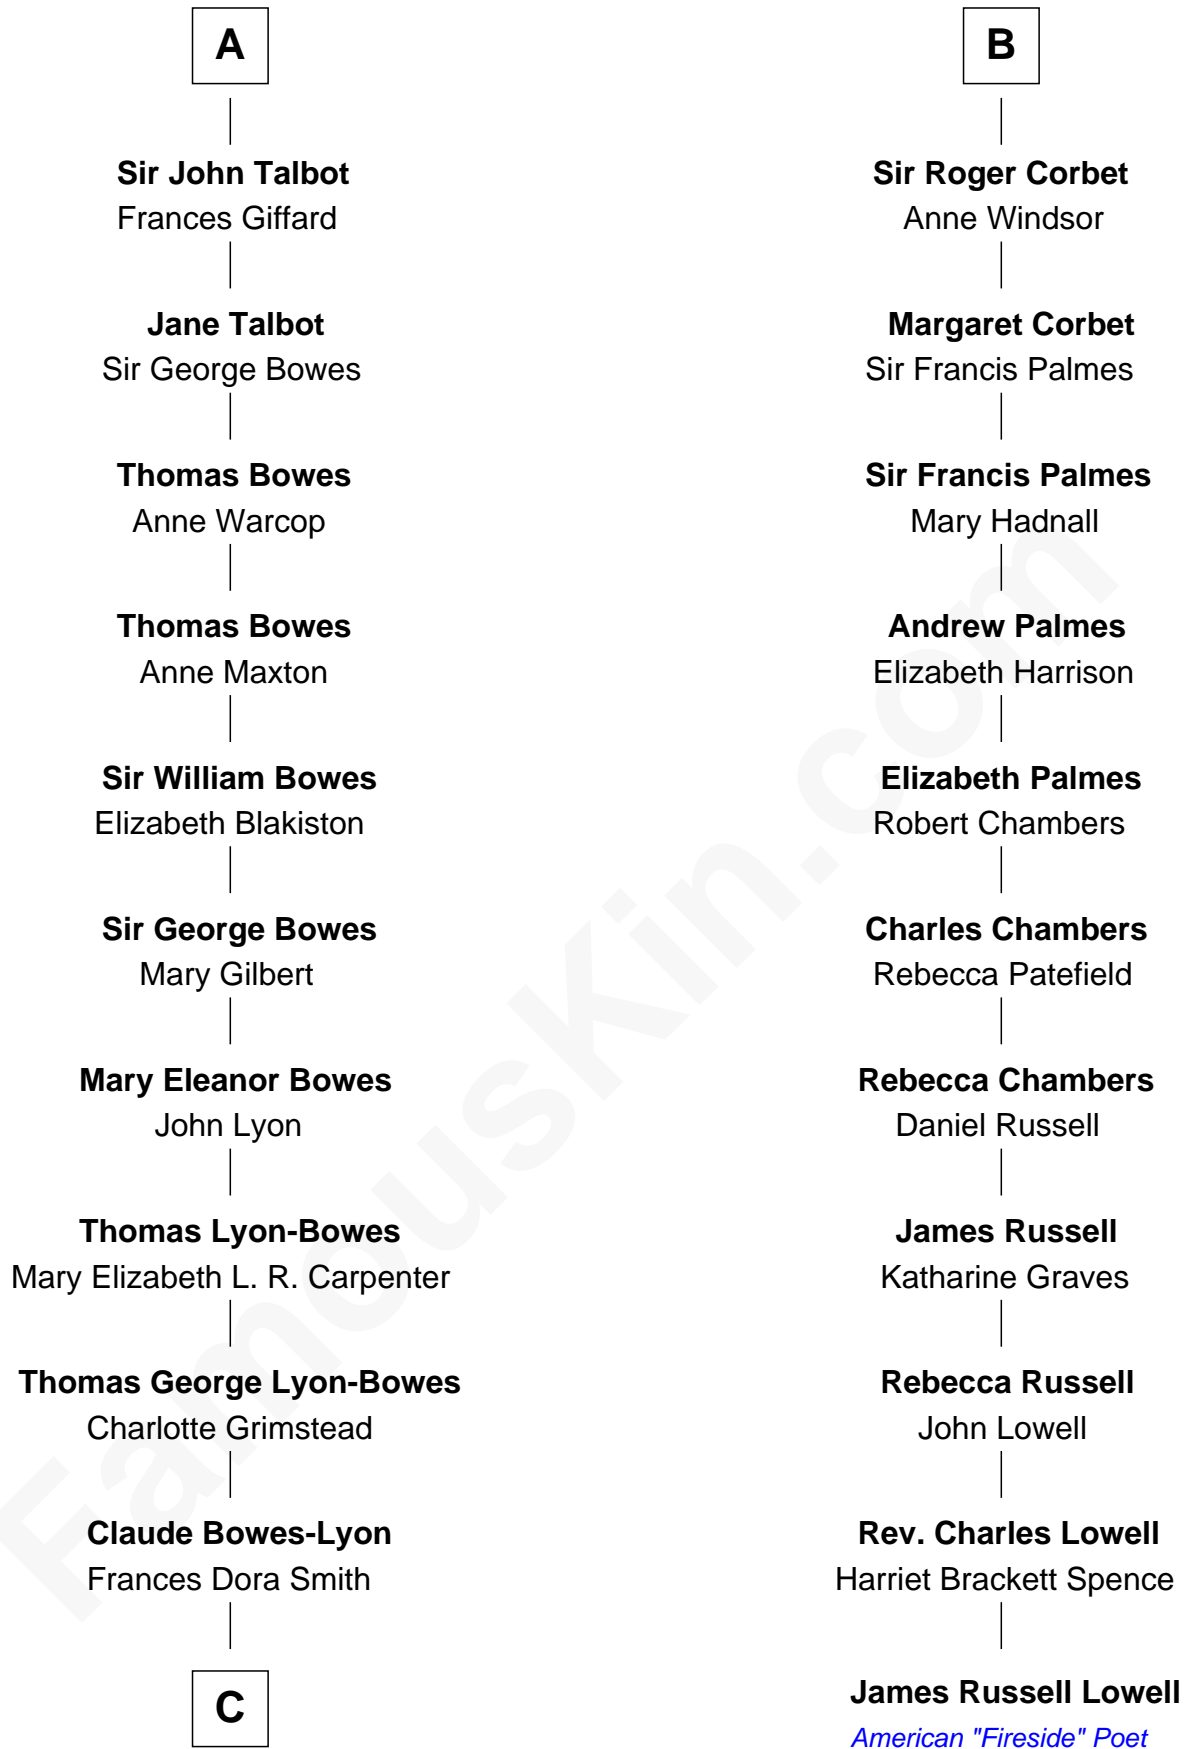

FamousKin.com

Relationship Chart of

Prince William

Prince of Wales

17th cousin 4 times removed of

James Russell Lowell
American "Fireside" Poet

Sir Roger Darcy
Isabel de Aton

C

Claude George Bowes-Lyon
Cecilia Nina Cavendish-Bentinck

Elizabeth Bowes-Lyon
George VI, King of the United Kingdom

Elizabeth II, Queen of the United Kingdom
Prince Philip of Edinburgh

Charles III, King of the United Kingdom
Princess Diana Frances Spencer