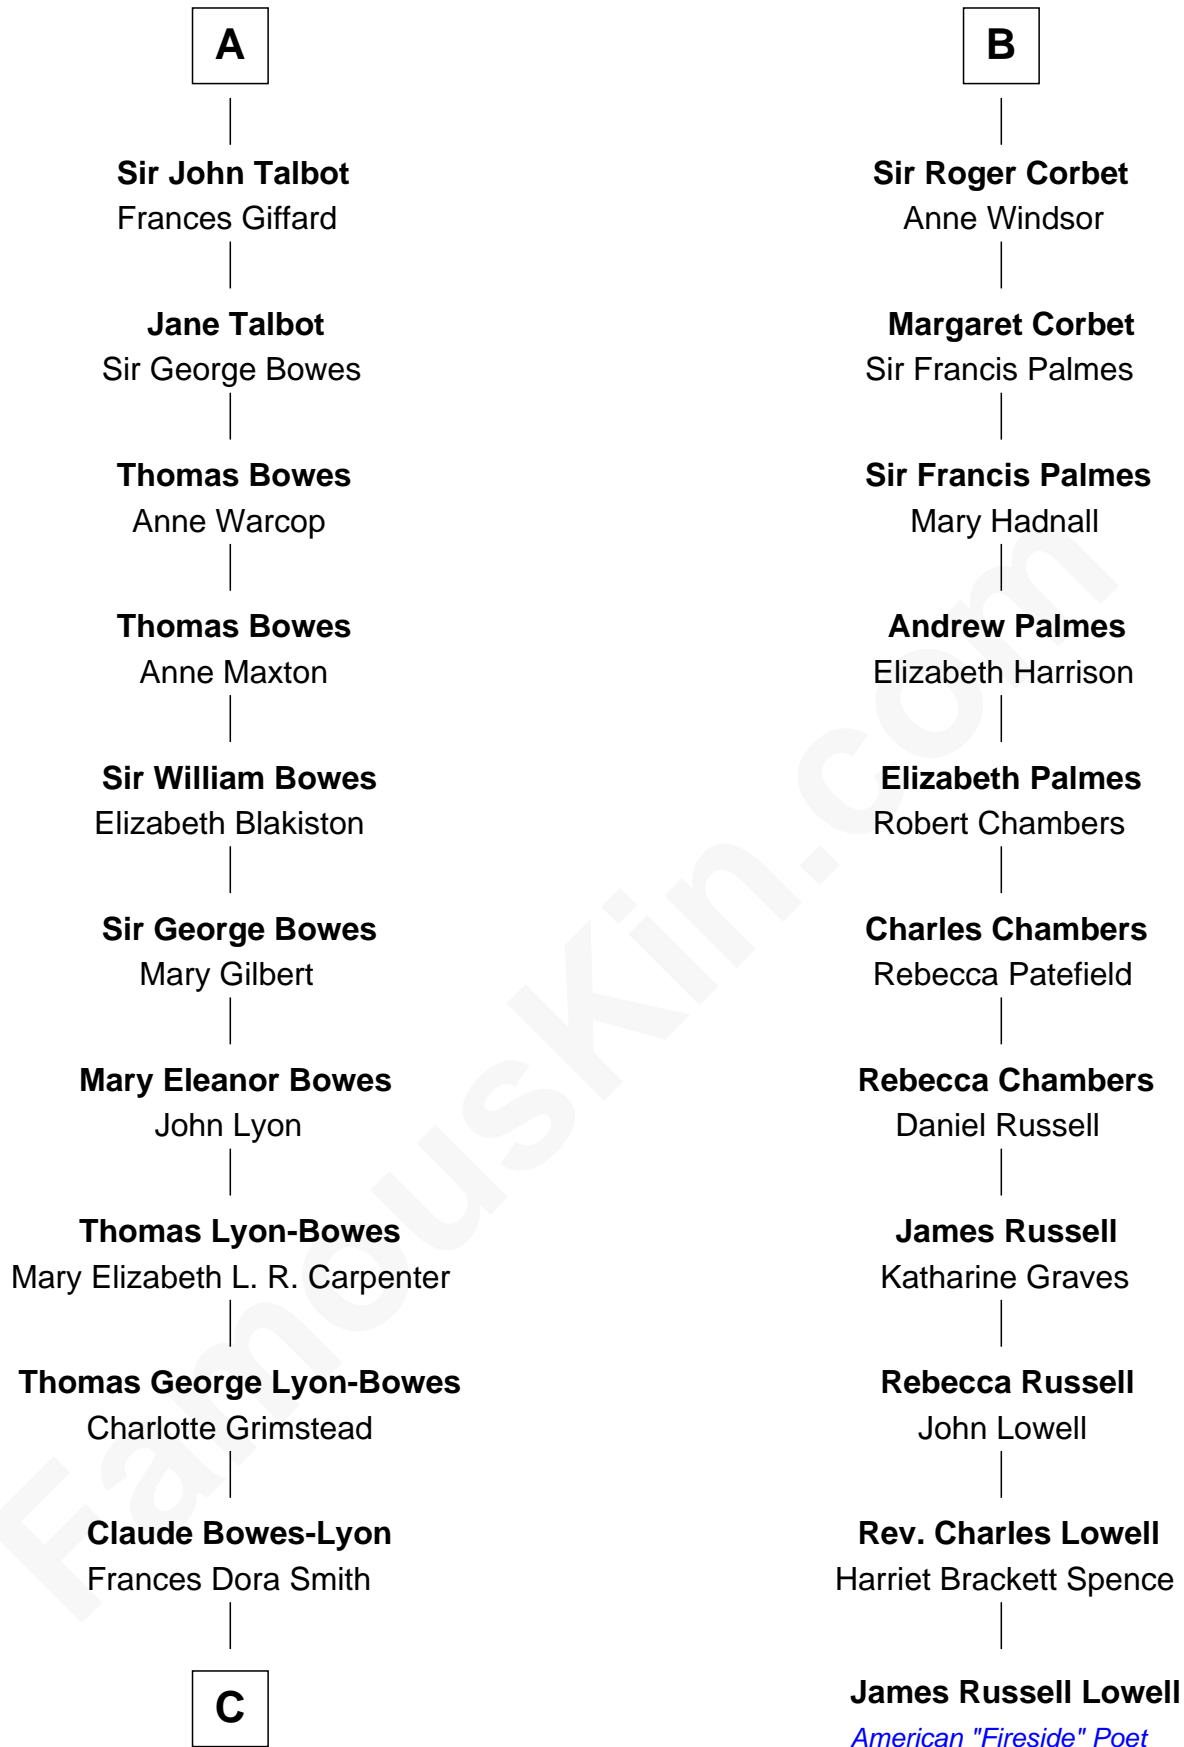

### Prince William

*Prince of Wales*

17th cousin 4 times removed of

**James Russell Lowell**  
*American "Fireside" Poet*

**Sir Edmund Boteler**  
Joan FitzGerald

**Sir James le Boteler**  
Eleanor de Bohun

**A**

**Sir James le Boteler**  
Eleanor de Bohun

**James le Boteler**  
Elizabeth Darcy

**James Butler**  
Anne de Welles

**James Butler**  
Joan Beauchamp

**Elizabeth Butler**  
John Talbot

**Ann Talbot**  
Sir Henry Vernon

**Elizabeth Vernon**  
Sir Robert Corbet

**B**

**C**

—  
**Claude George Bowes-Lyon**  
Cecilia Nina Cavendish-Bentinck

—  
**Elizabeth Bowes-Lyon**  
George VI, King of the United Kingdom

—  
**Elizabeth II, Queen of the United Kingdom**  
Prince Philip of Edinburgh

—  
**Charles III, King of the United Kingdom**  
Princess Diana Frances Spencer

—  
**Prince William**  
*Prince of Wales*