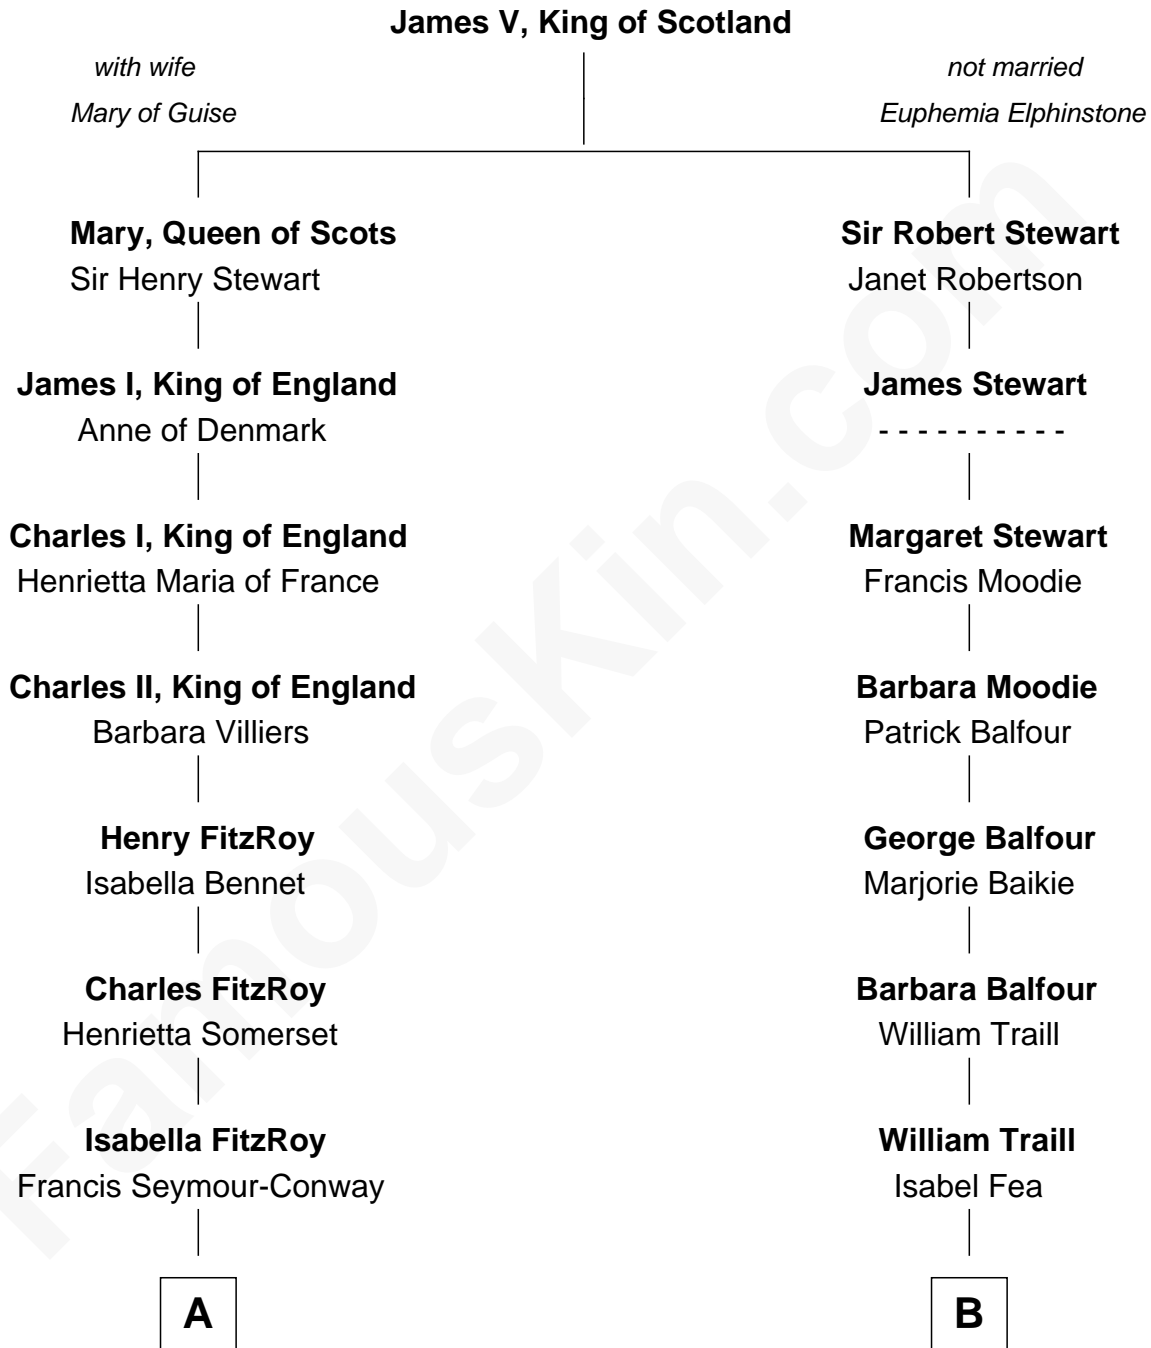

## Relationship Chart of

### Prince William

*Prince of Wales*

10th cousin 4 times removed of

**James Russell Lowell**  
*American "Fireside" Poet*

**A**

**Hugh Seymour-Conway**  
Anne Horatia Waldegrave

**Sir Horace Beauchamp Seymour**  
Elizabeth Malet Palk