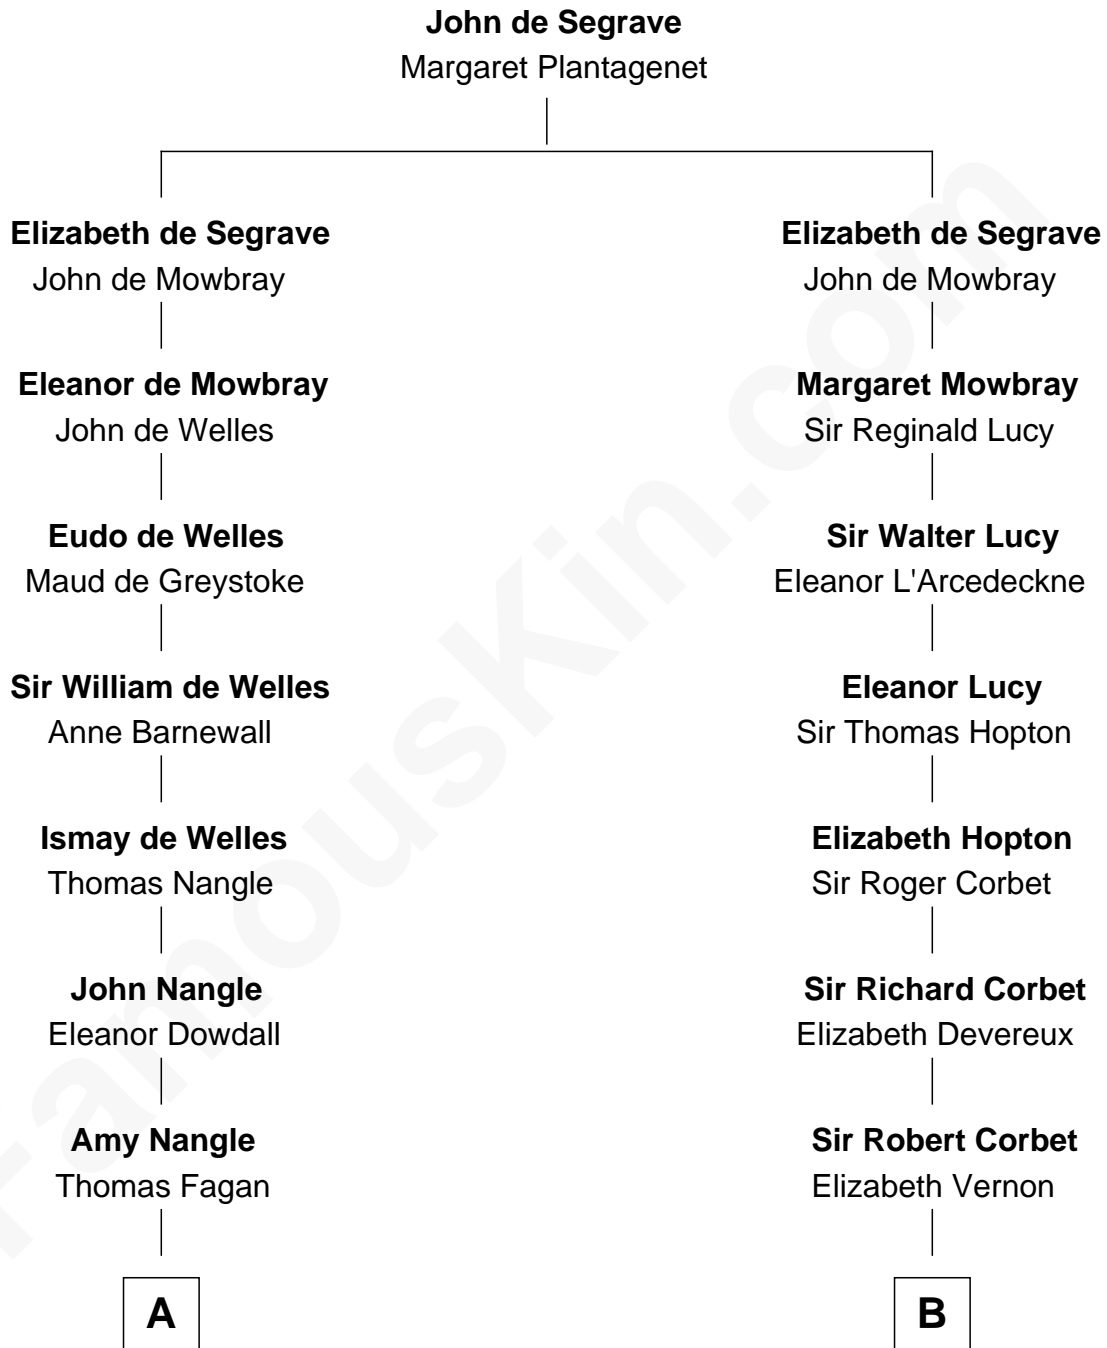

FamousKin.com Relationship Chart of

Prince William

Prince of Wales

17th cousin 3 times removed of

James Russell Lowell

American "Fireside" Poet

C

Elizabeth Bowes-Lyon

George VI, King of the United Kingdom

Elizabeth II, Queen of the United Kingdom

Prince Philip of Edinburgh

Charles III, King of the United Kingdom

Princess Diana Frances Spencer

Prince William

Prince of Wales