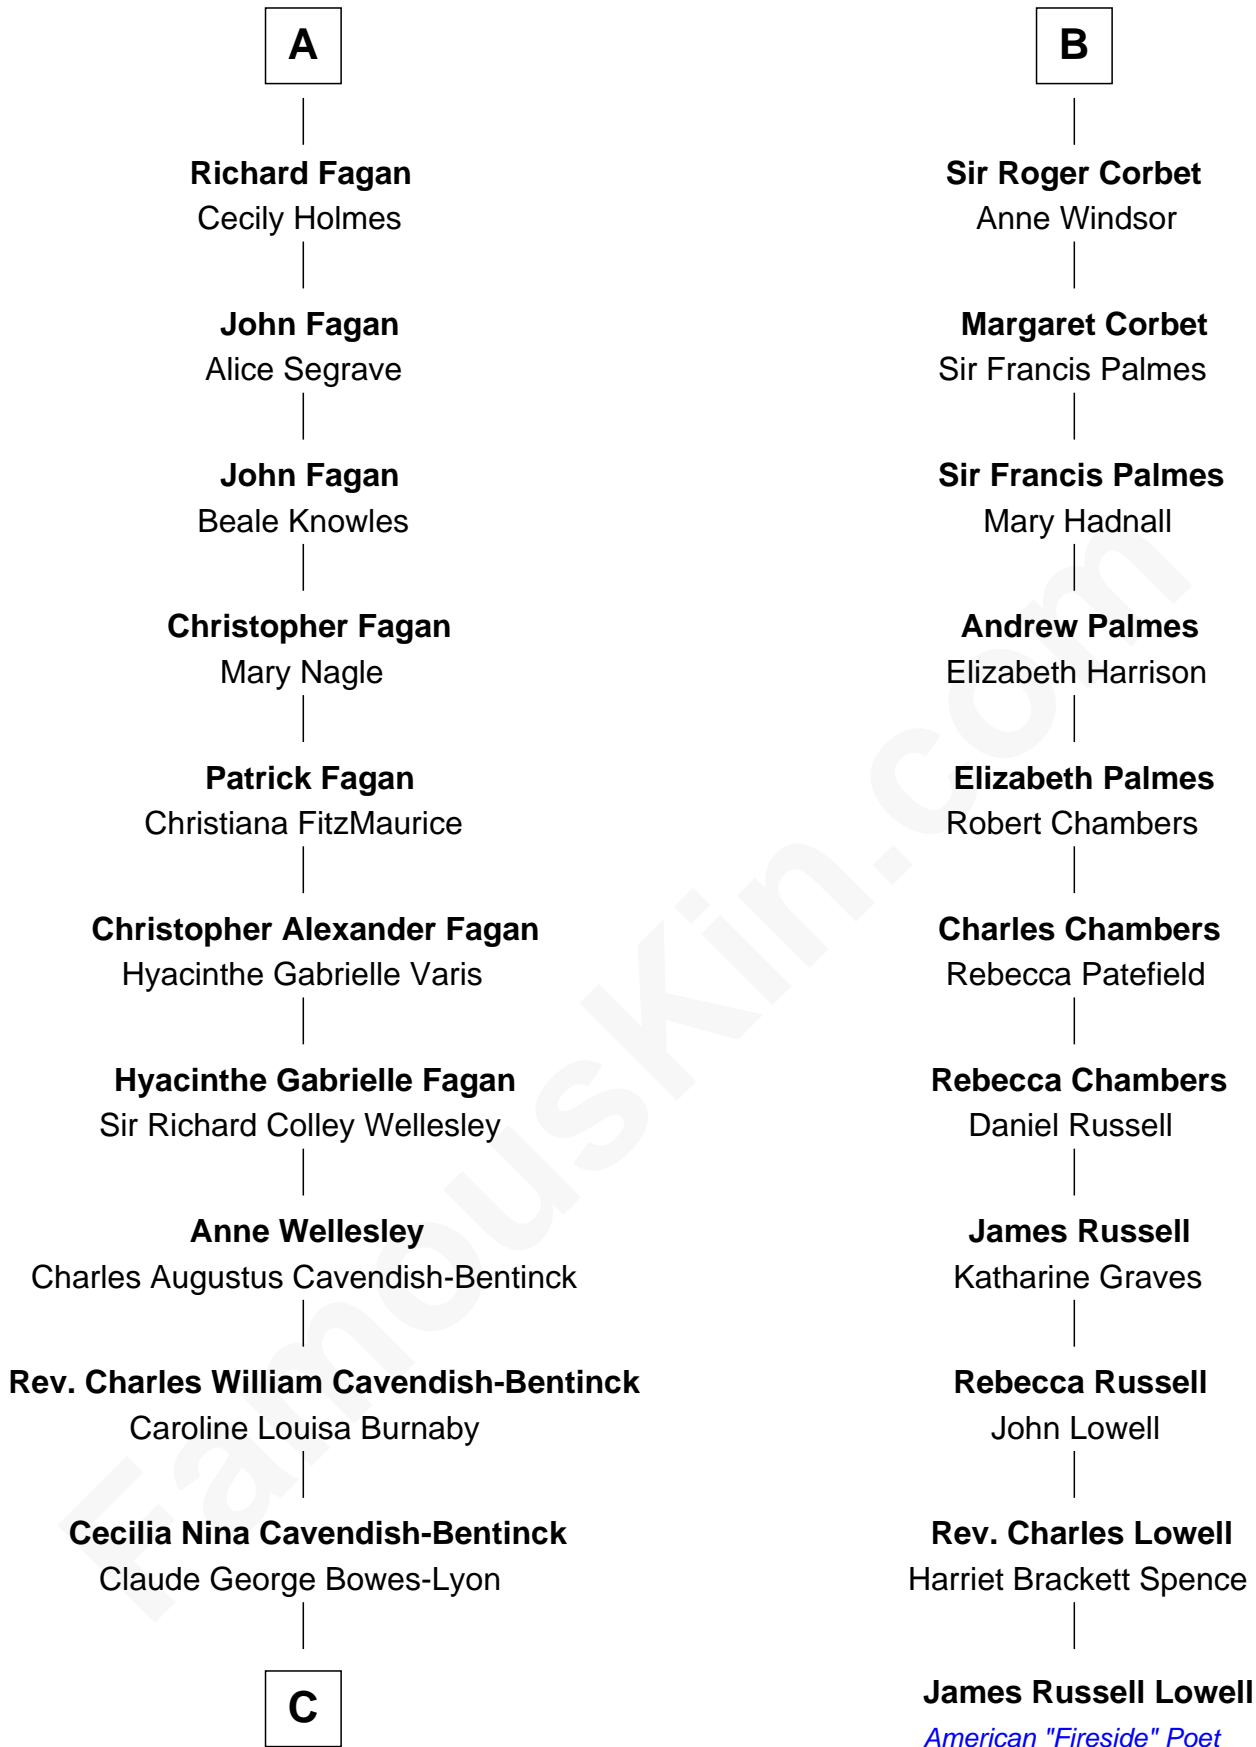

FamousKin.com Relationship Chart of

Prince William

Prince of Wales

17th cousin 3 times removed of

James Russell Lowell

American "Fireside" Poet

C

Elizabeth Bowes-Lyon

George VI, King of the United Kingdom

Elizabeth II, Queen of the United Kingdom

Prince Philip of Edinburgh

Charles III, King of the United Kingdom

Princess Diana Frances Spencer

Prince William

Prince of Wales