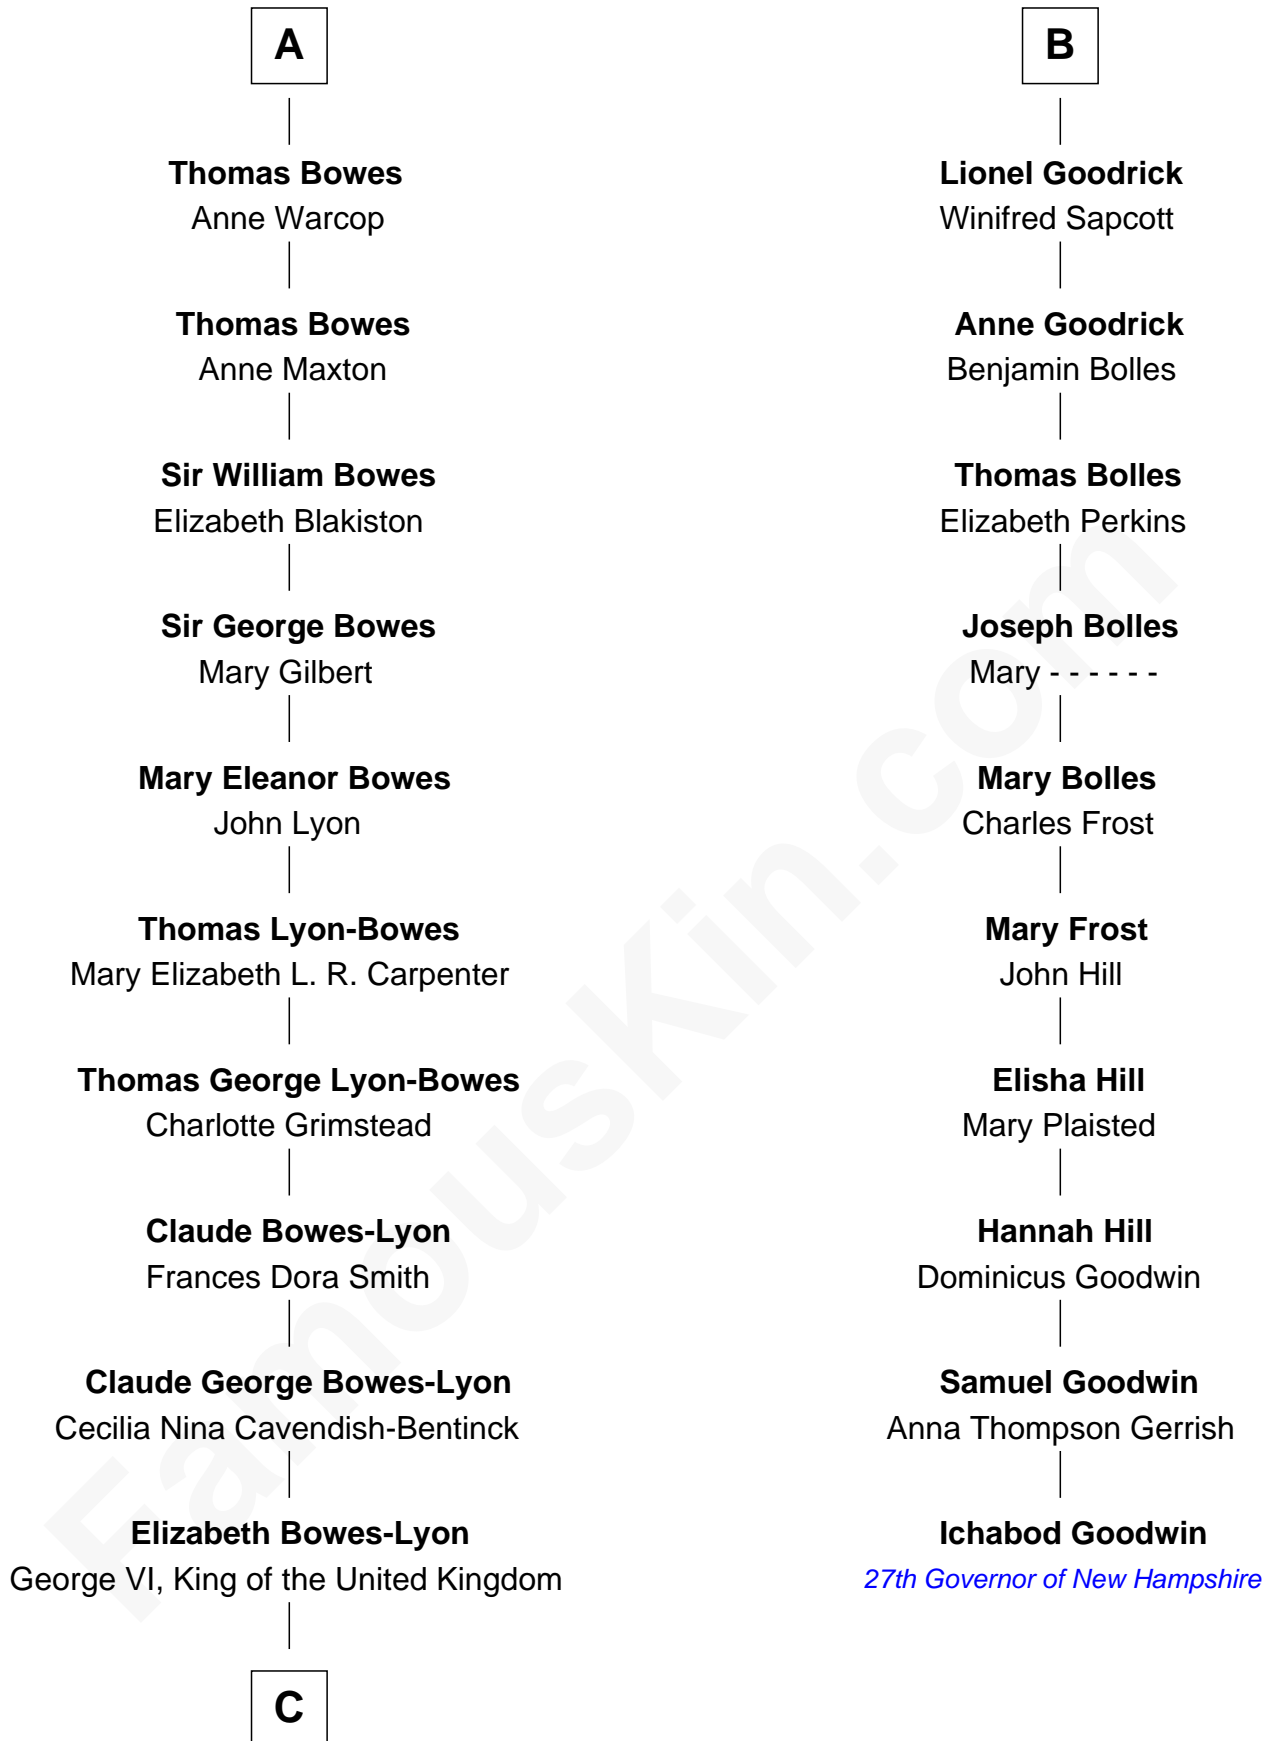

FamousKin.com Relationship Chart of

Prince William

Prince of Wales

16th cousin 3 times removed of

Ichabod Goodwin

27th Governor of New Hampshire

Sir Robert de Clifford

Isabel de Berkeley

C

Elizabeth II, Queen of the United Kingdom

Prince Philip of Edinburgh

Charles III, King of the United Kingdom

Princess Diana Frances Spencer

Prince William

Prince of Wales

FamousKin.com