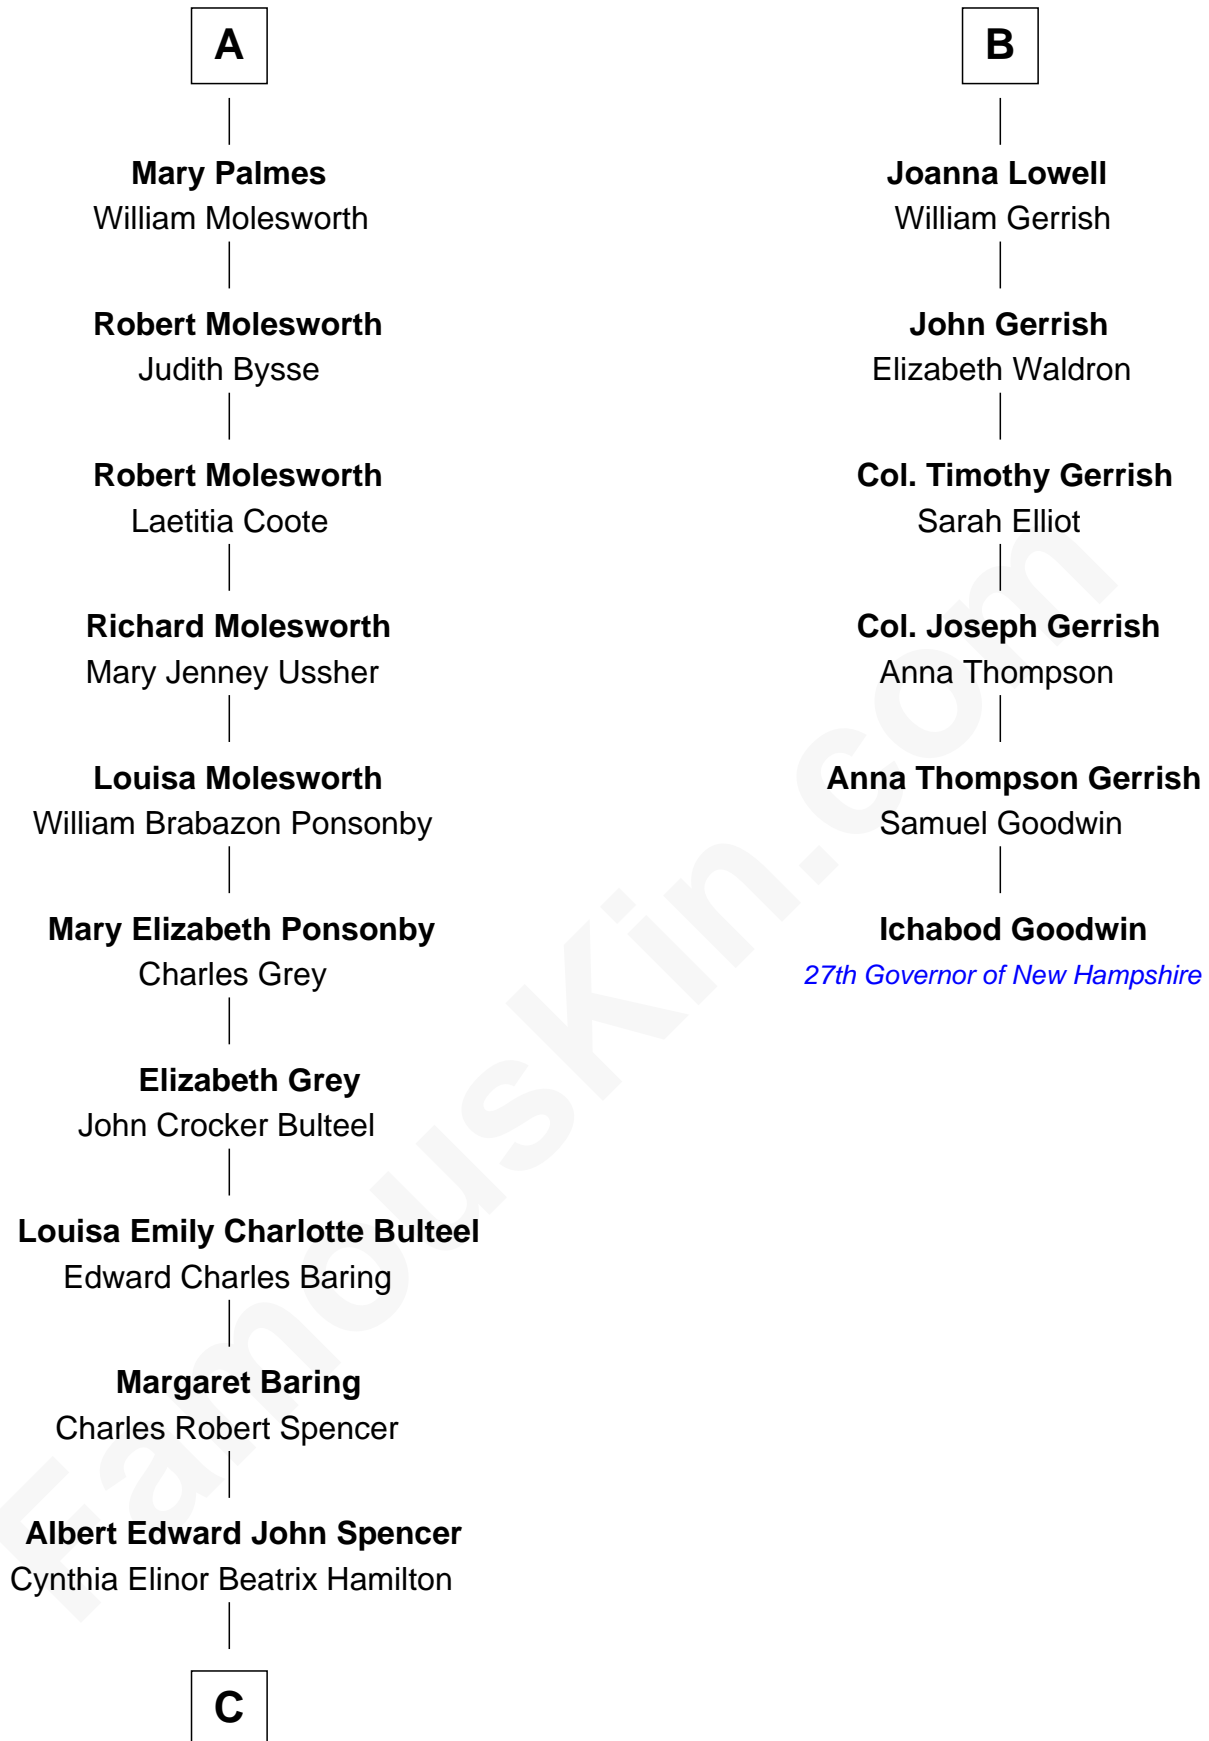

FamousKin.com Relationship Chart of

Prince William

Prince of Wales

12th cousin 7 times removed of

Ichabod Goodwin

27th Governor of New Hampshire

Sir Hugh Luttrell
Catherine de Beaumont

C

Edward John Spencer
Frances Ruth Burke Roche

Princess Diana Frances Spencer
Charles III, King of the United Kingdom

Prince William
Prince of Wales

FamousKin.com