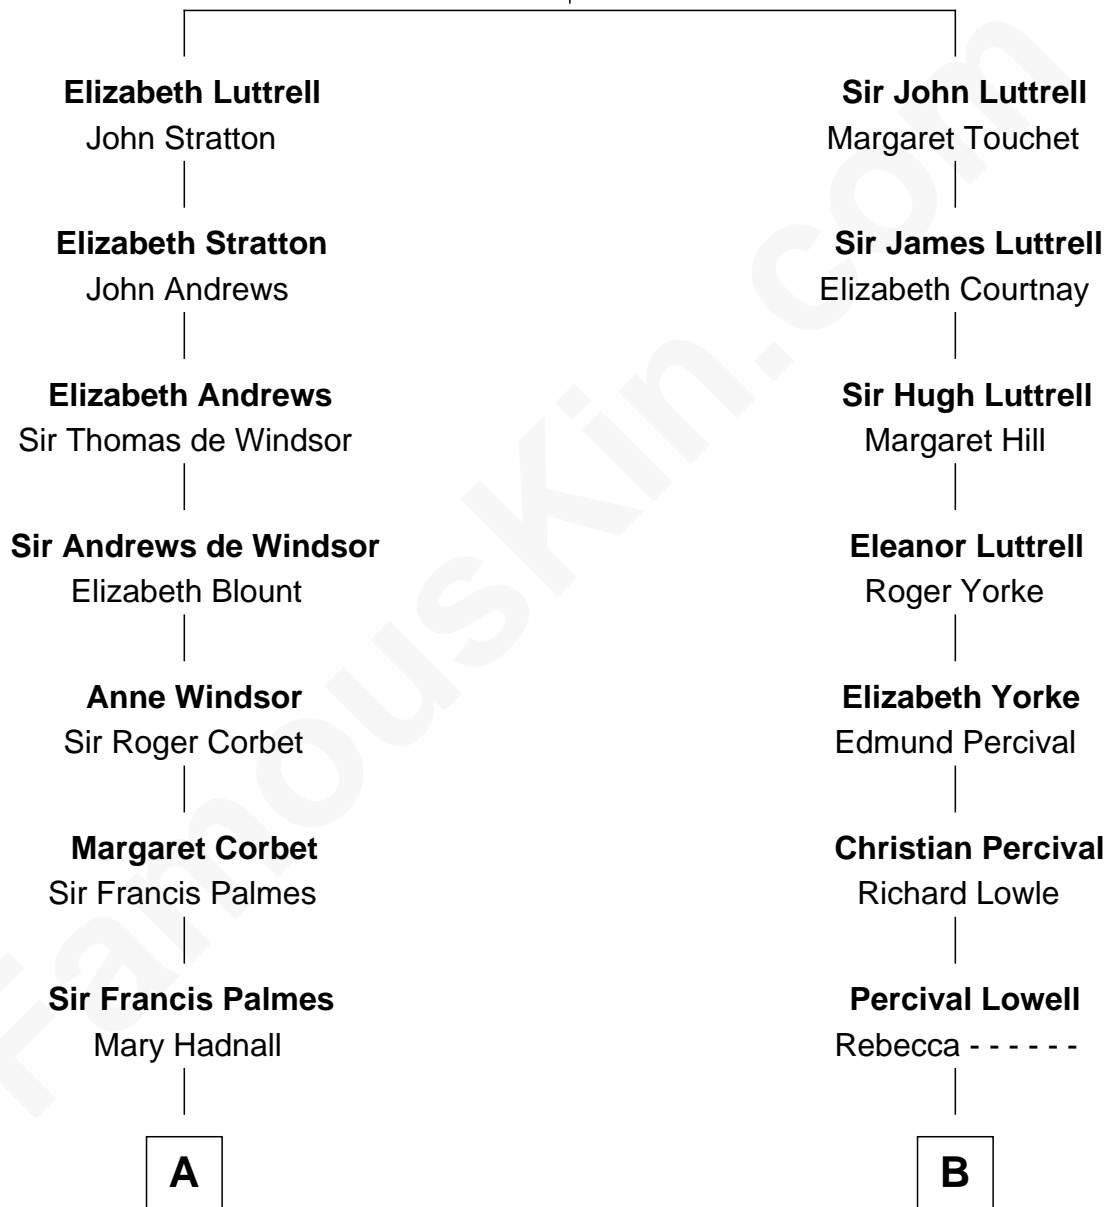

FamousKin.com Relationship Chart of

Prince William

Prince of Wales

12th cousin 7 times removed of

Ichabod Goodwin

27th Governor of New Hampshire

Sir Hugh Luttrell
Catherine de Beaumont

C

Edward John Spencer
Frances Ruth Burke Roche

Princess Diana Frances Spencer
Charles III, King of the United Kingdom

Prince William
Prince of Wales

FamousKin.com