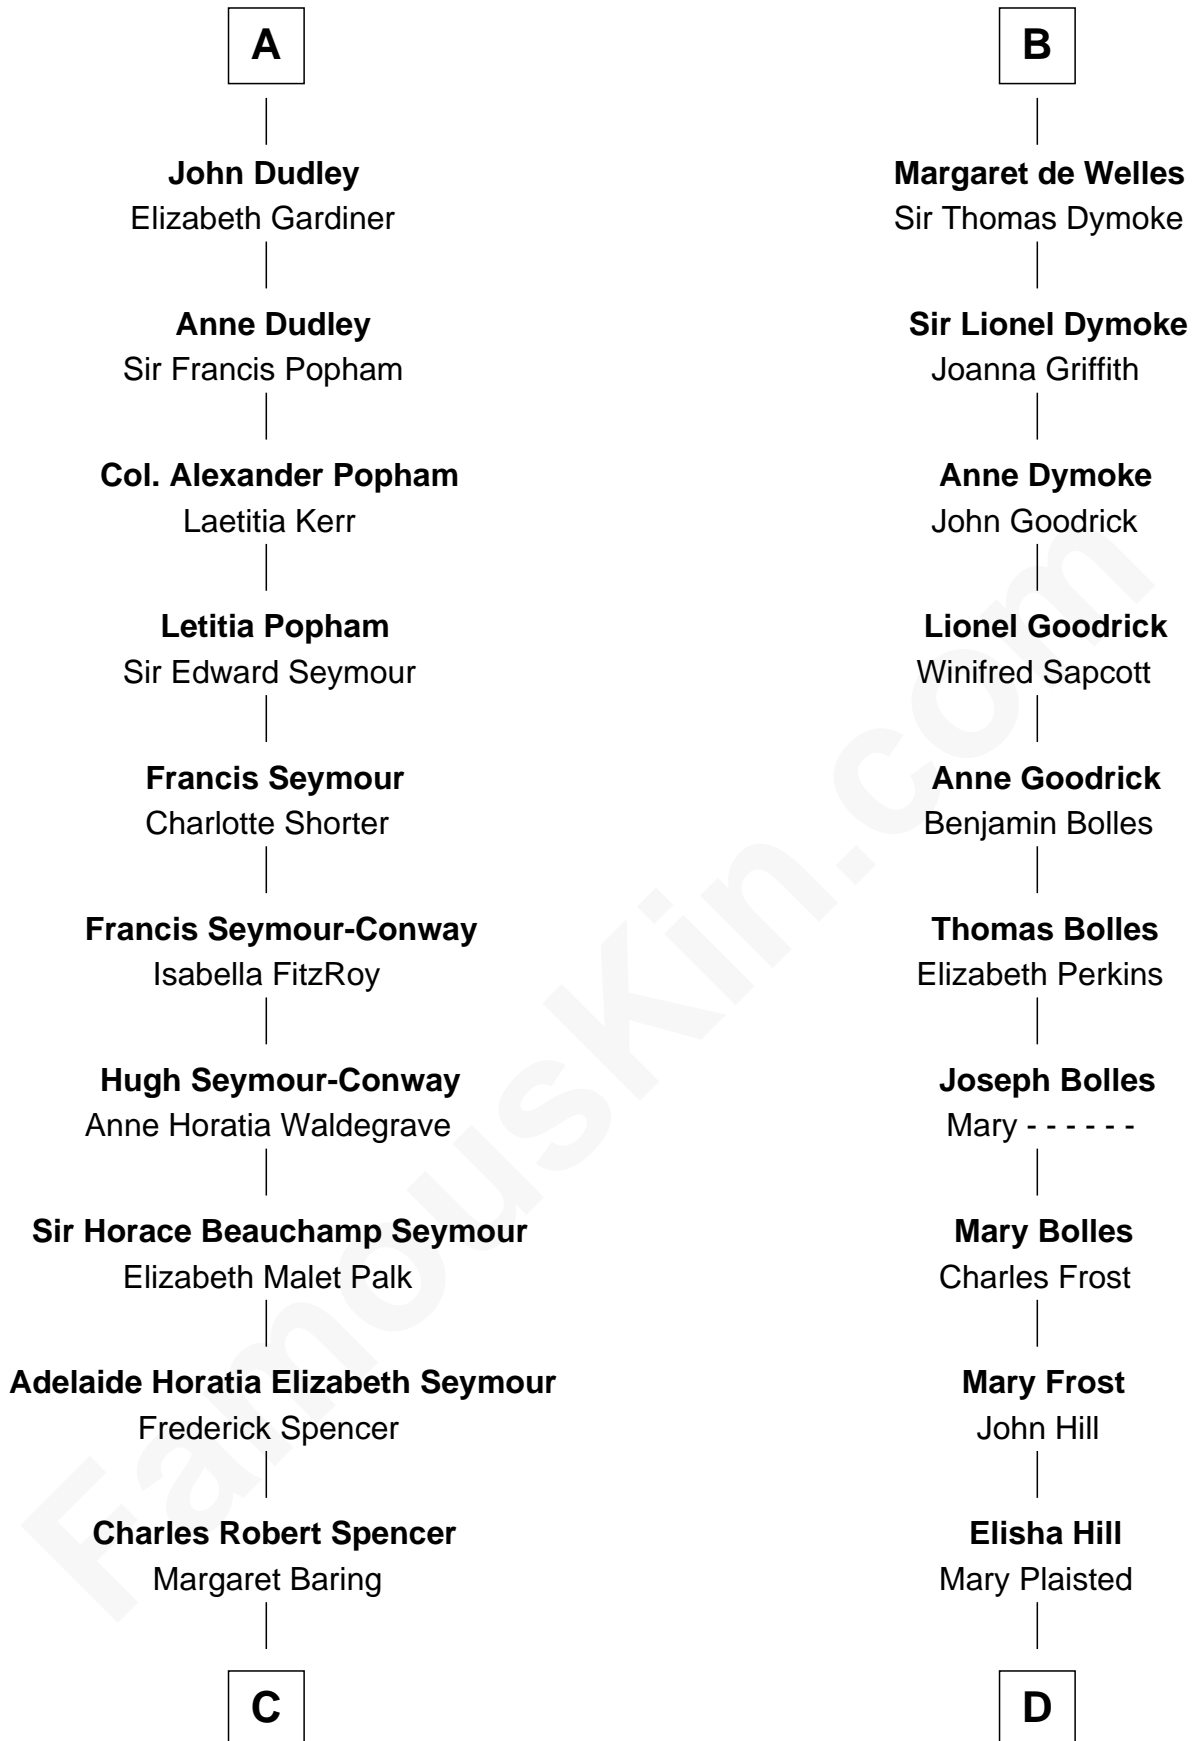

FamousKin.com Relationship Chart of

Prince William

Prince of Wales

19th cousin 1 time removed of

Ichabod Goodwin

27th Governor of New Hampshire

Sir Maurice de Berkeley

Isabel de Dover

Sir Ralph de Greystoke

Maud de Greystoke

Eudo de Welles

Sir Lionel de Welles

Joan de Waterton

B

C

Albert Edward John Spencer

Cynthia Elinor Beatrix Hamilton

Edward John Spencer

Frances Ruth Burke Roche

Princess Diana Frances Spencer

Charles III, King of the United Kingdom

Prince William

Prince of Wales

D