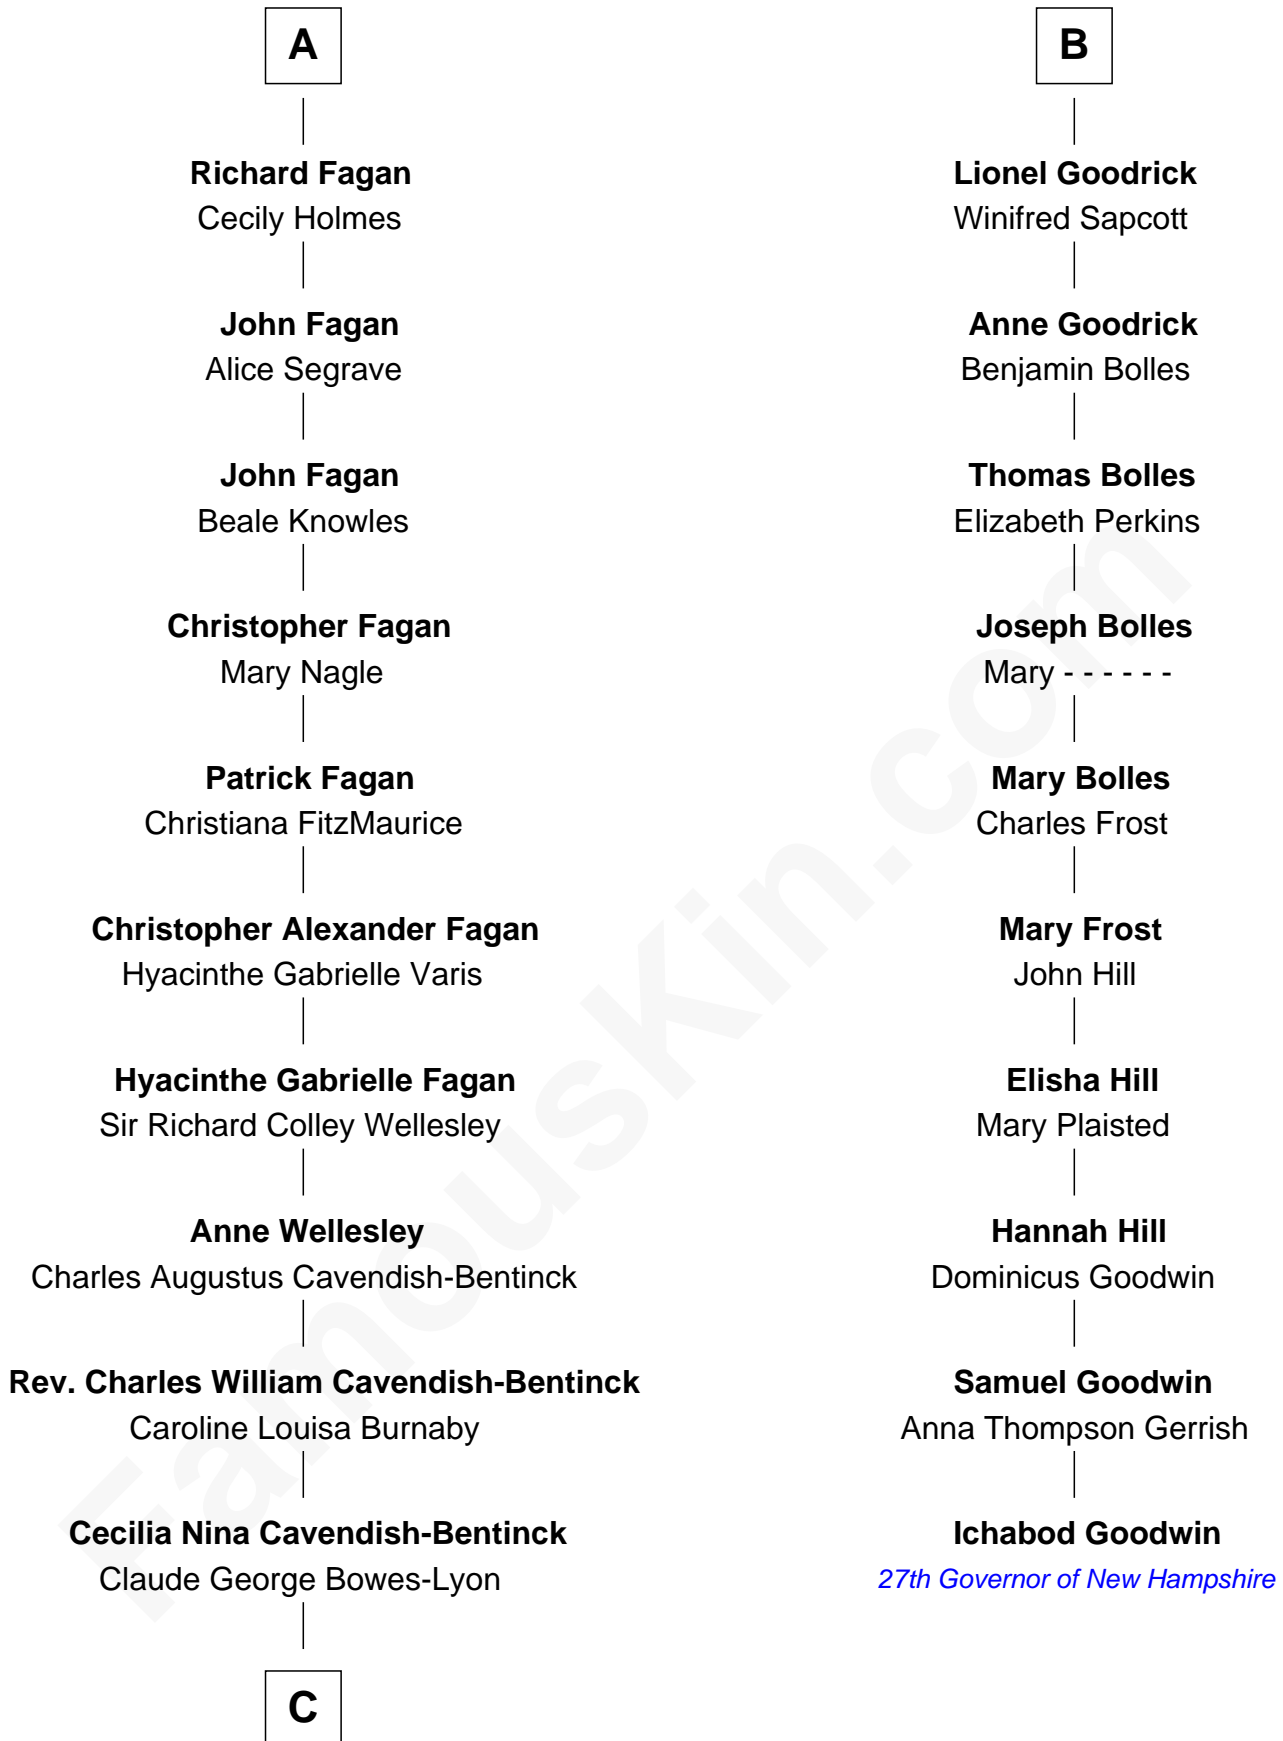

FamousKin.com

Relationship Chart of

Prince William

Prince of Wales

16th cousin 4 times removed of

Ichabod Goodwin
27th Governor of New Hampshire

C

Elizabeth Bowes-Lyon

George VI, King of the United Kingdom

Elizabeth II, Queen of the United Kingdom

Prince Philip of Edinburgh

Charles III, King of the United Kingdom

Princess Diana Frances Spencer

Prince William

Prince of Wales