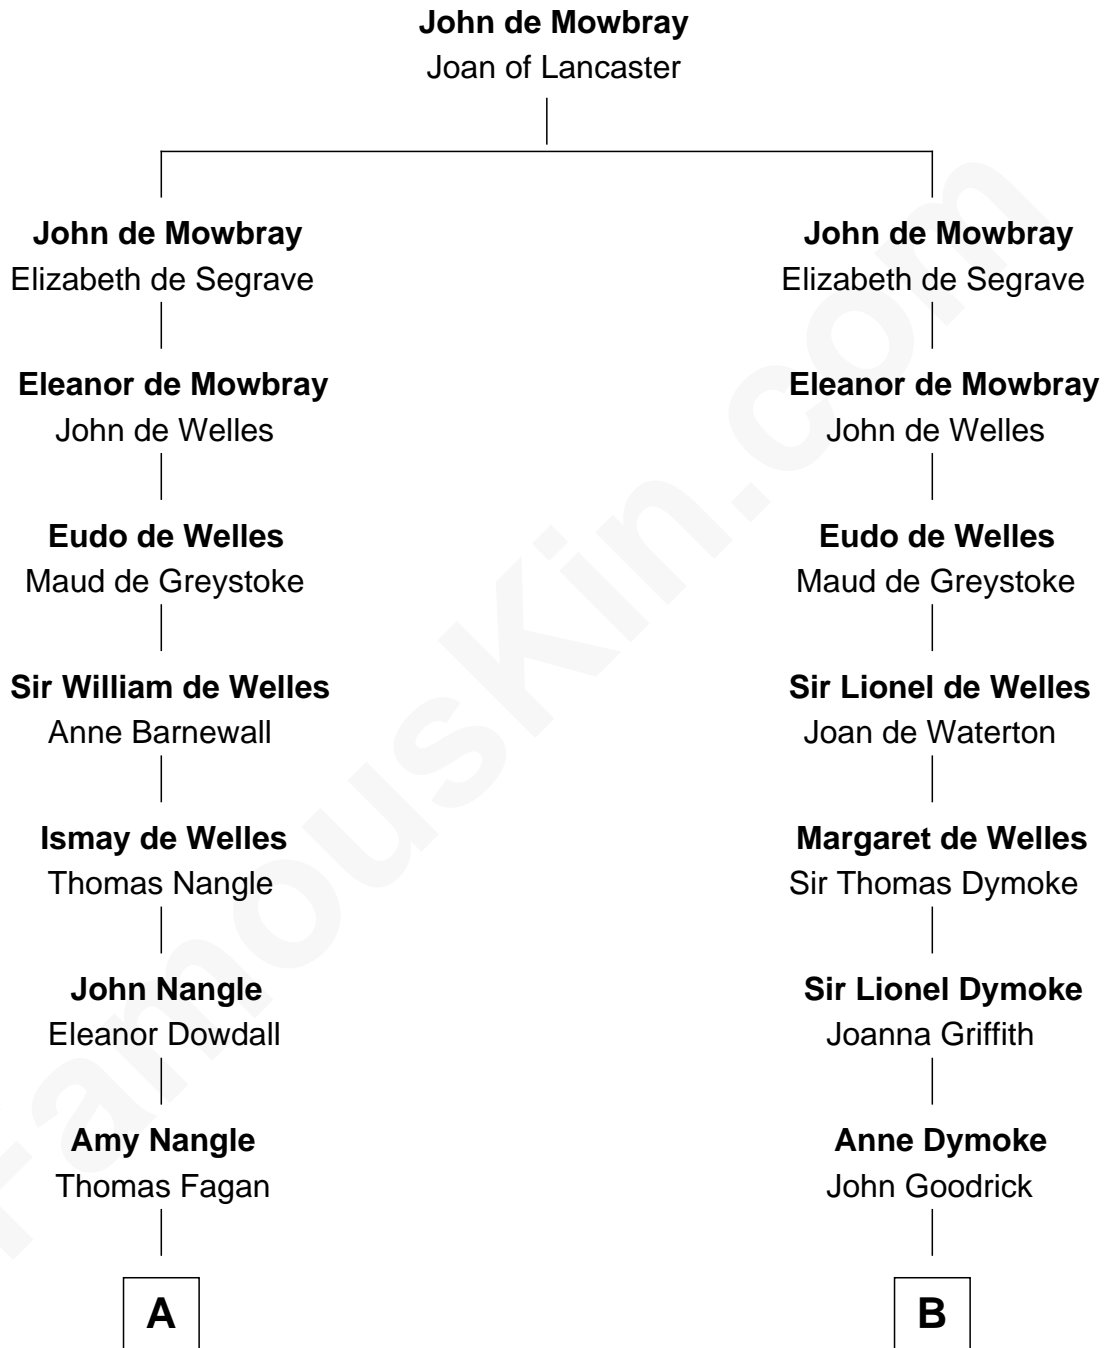

FamousKin.com

Relationship Chart of

Prince William

Prince of Wales

16th cousin 4 times removed of

Ichabod Goodwin
27th Governor of New Hampshire

C

Elizabeth Bowes-Lyon

George VI, King of the United Kingdom

Elizabeth II, Queen of the United Kingdom

Prince Philip of Edinburgh

Charles III, King of the United Kingdom

Princess Diana Frances Spencer

Prince William

Prince of Wales