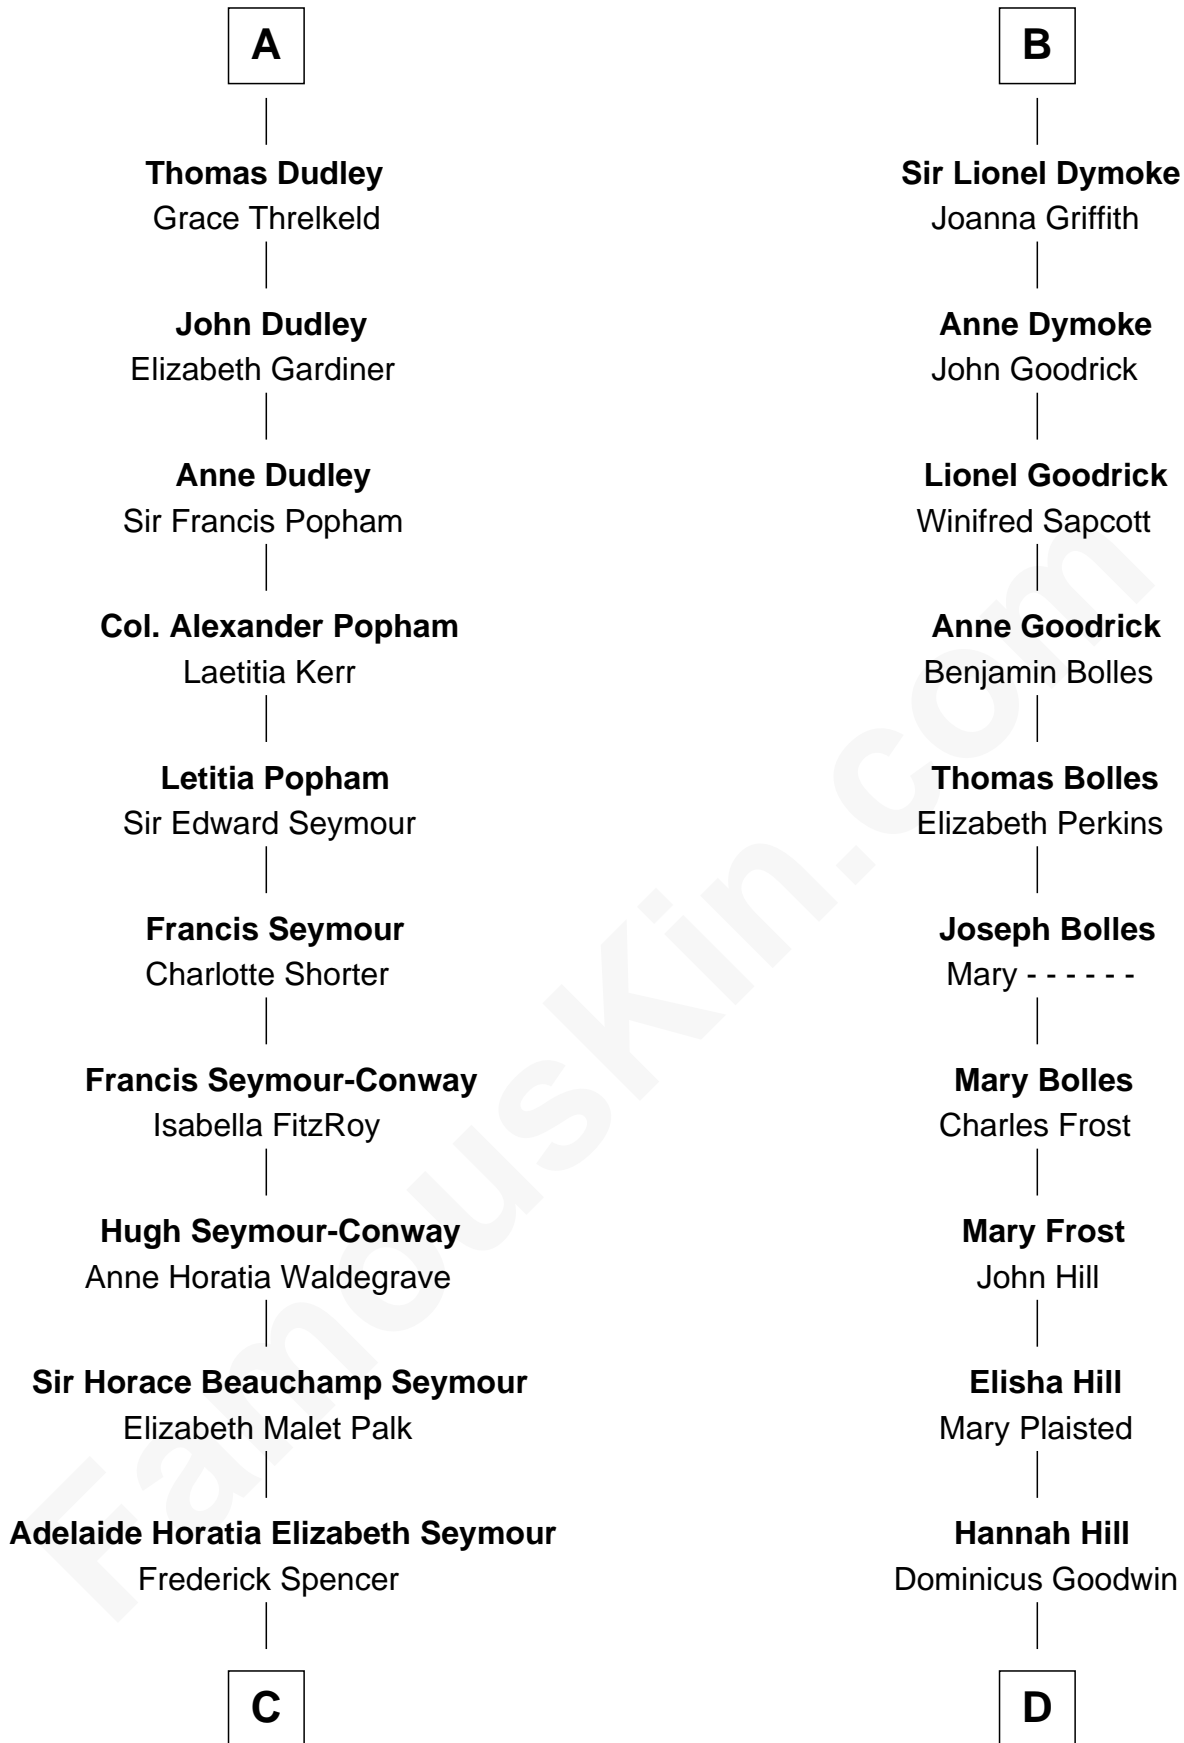

FamousKin.com Relationship Chart of

Prince William

Prince of Wales

18th cousin 3 times removed of

Ichabod Goodwin

27th Governor of New Hampshire

Edmund Plantagenet

Blanche of Artois

C

Charles Robert Spencer

Margaret Baring

Albert Edward John Spencer

Cynthia Elinor Beatrix Hamilton

Edward John Spencer

Frances Ruth Burke Roche

Princess Diana Frances Spencer

Charles III, King of the United Kingdom

Prince William

Prince of Wales

D

Samuel Goodwin

Anna Thompson Gerrish

Ichabod Goodwin

27th Governor of New Hampshire