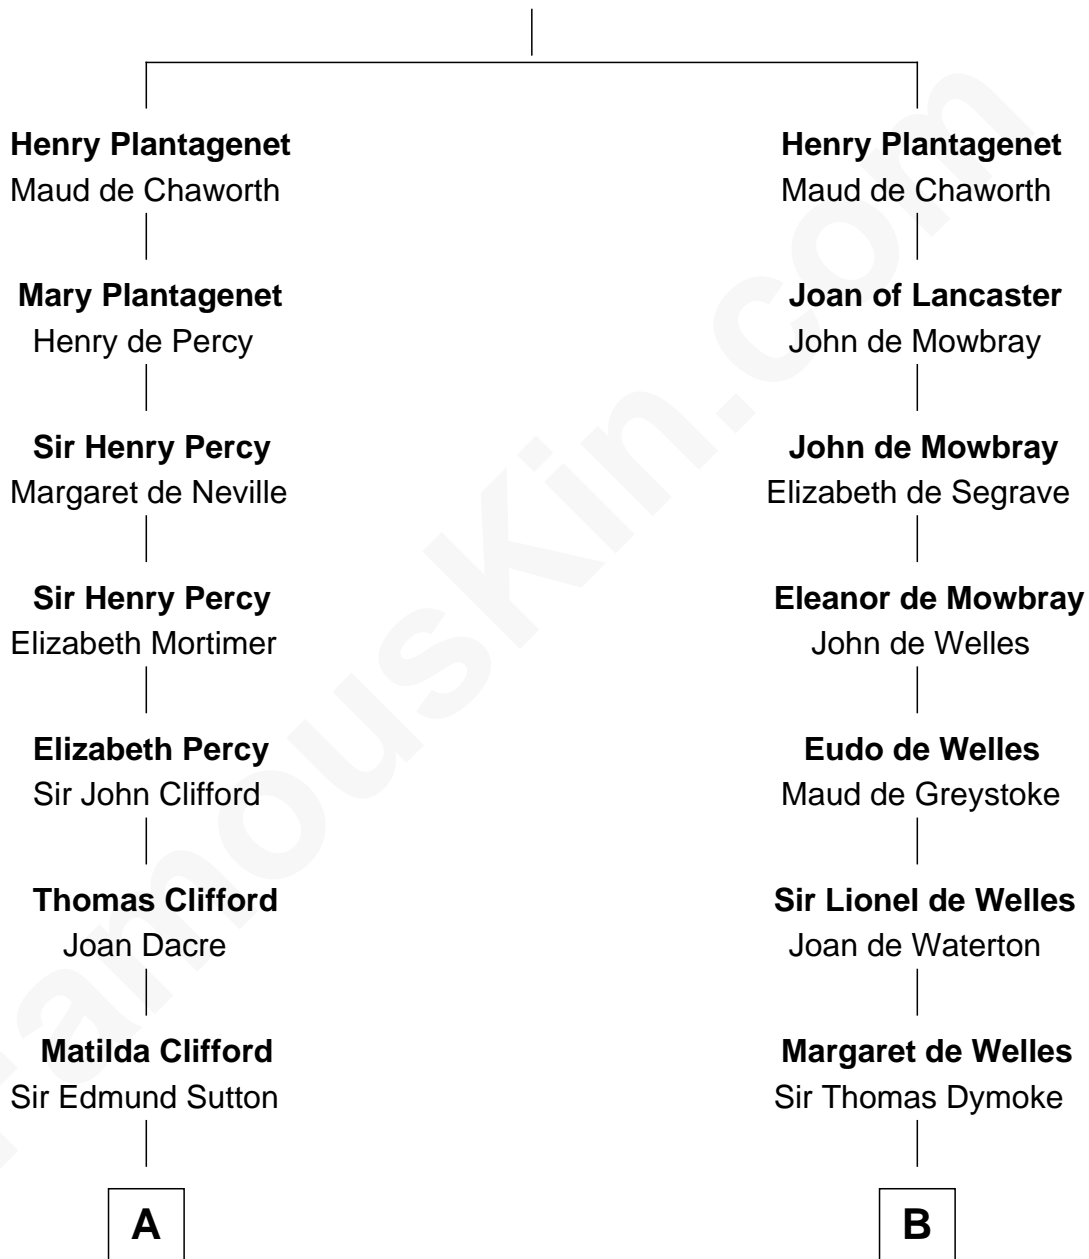

FamousKin.com Relationship Chart of

Prince William

Prince of Wales

18th cousin 3 times removed of

Ichabod Goodwin

27th Governor of New Hampshire

Edmund Plantagenet

Blanche of Artois

C

Charles Robert Spencer

Margaret Baring

Albert Edward John Spencer

Cynthia Elinor Beatrix Hamilton

Edward John Spencer

Frances Ruth Burke Roche

Princess Diana Frances Spencer

Charles III, King of the United Kingdom

Prince William

Prince of Wales

D

Samuel Goodwin

Anna Thompson Gerrish

Ichabod Goodwin

27th Governor of New Hampshire