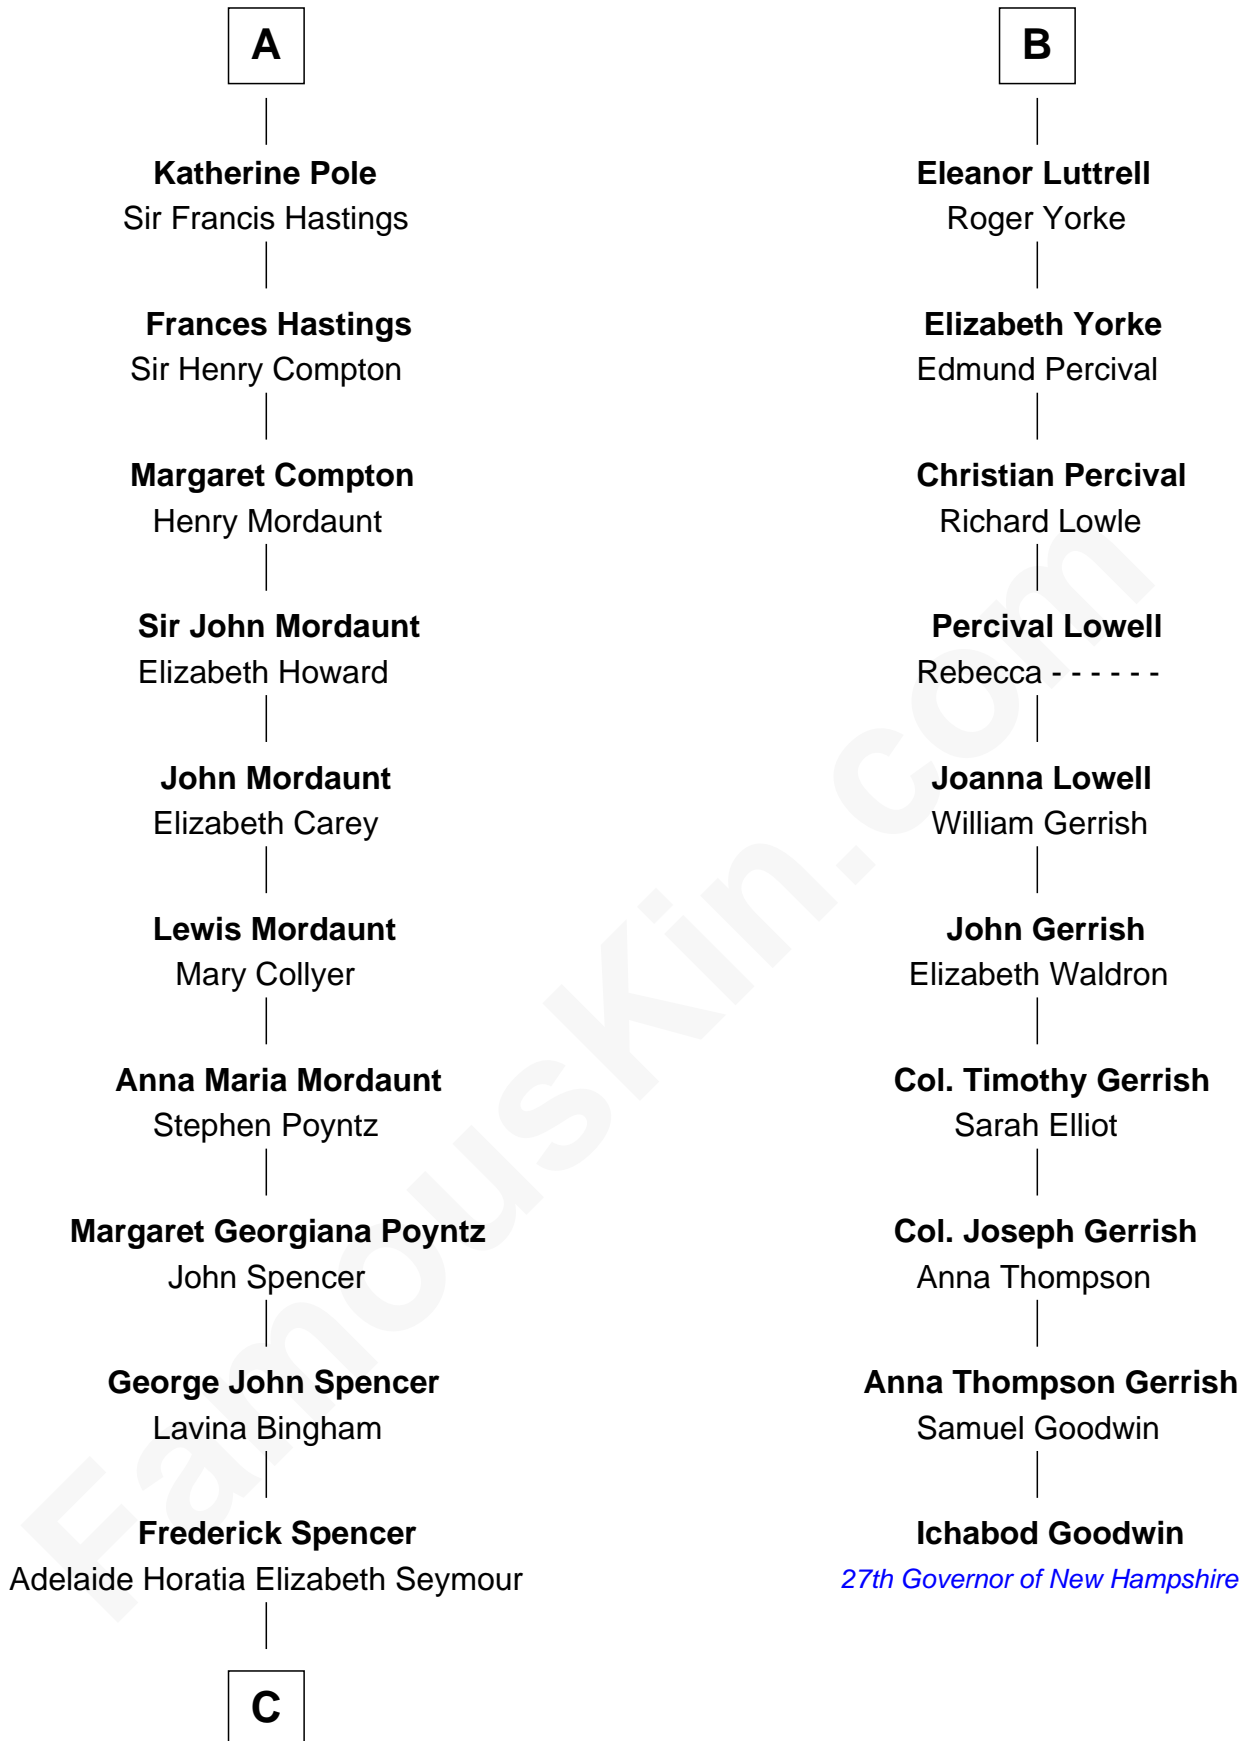

# FamousKin.com Relationship Chart of

**Prince William**

*Prince of Wales*

16th cousin 5 times removed of

**Ichabod Goodwin**

*27th Governor of New Hampshire*

**C**

—  
**Charles Robert Spencer**

Margaret Baring

—  
**Albert Edward John Spencer**

Cynthia Elinor Beatrix Hamilton

—  
**Edward John Spencer**

Frances Ruth Burke Roche

—  
**Princess Diana Frances Spencer**

Charles III, King of the United Kingdom

—  
**Prince William**

*Prince of Wales*