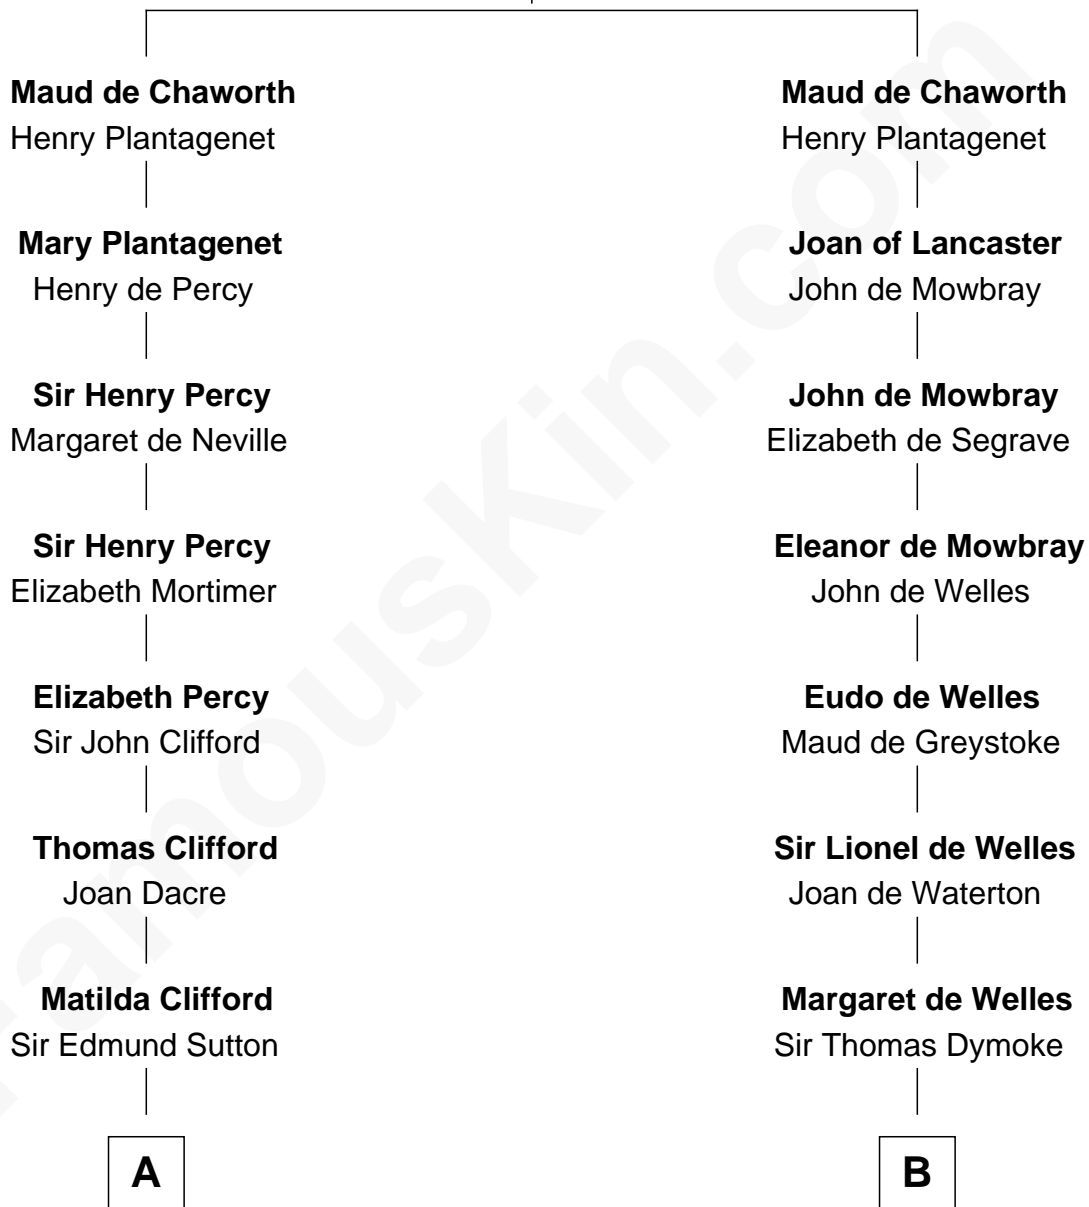

FamousKin.com
Relationship Chart of
Prince William
Prince of Wales

18th cousin 3 times removed of
Ichabod Goodwin
27th Governor of New Hampshire

Sir Patrick de Chaworth
 Isabella de Beauchamp

C

Charles Robert Spencer

Margaret Baring

Albert Edward John Spencer

Cynthia Elinor Beatrix Hamilton

Edward John Spencer

Frances Ruth Burke Roche

Princess Diana Frances Spencer

Charles III, King of the United Kingdom

Prince William

Prince of Wales

D

Samuel Goodwin

Anna Thompson Gerrish

Ichabod Goodwin

27th Governor of New Hampshire