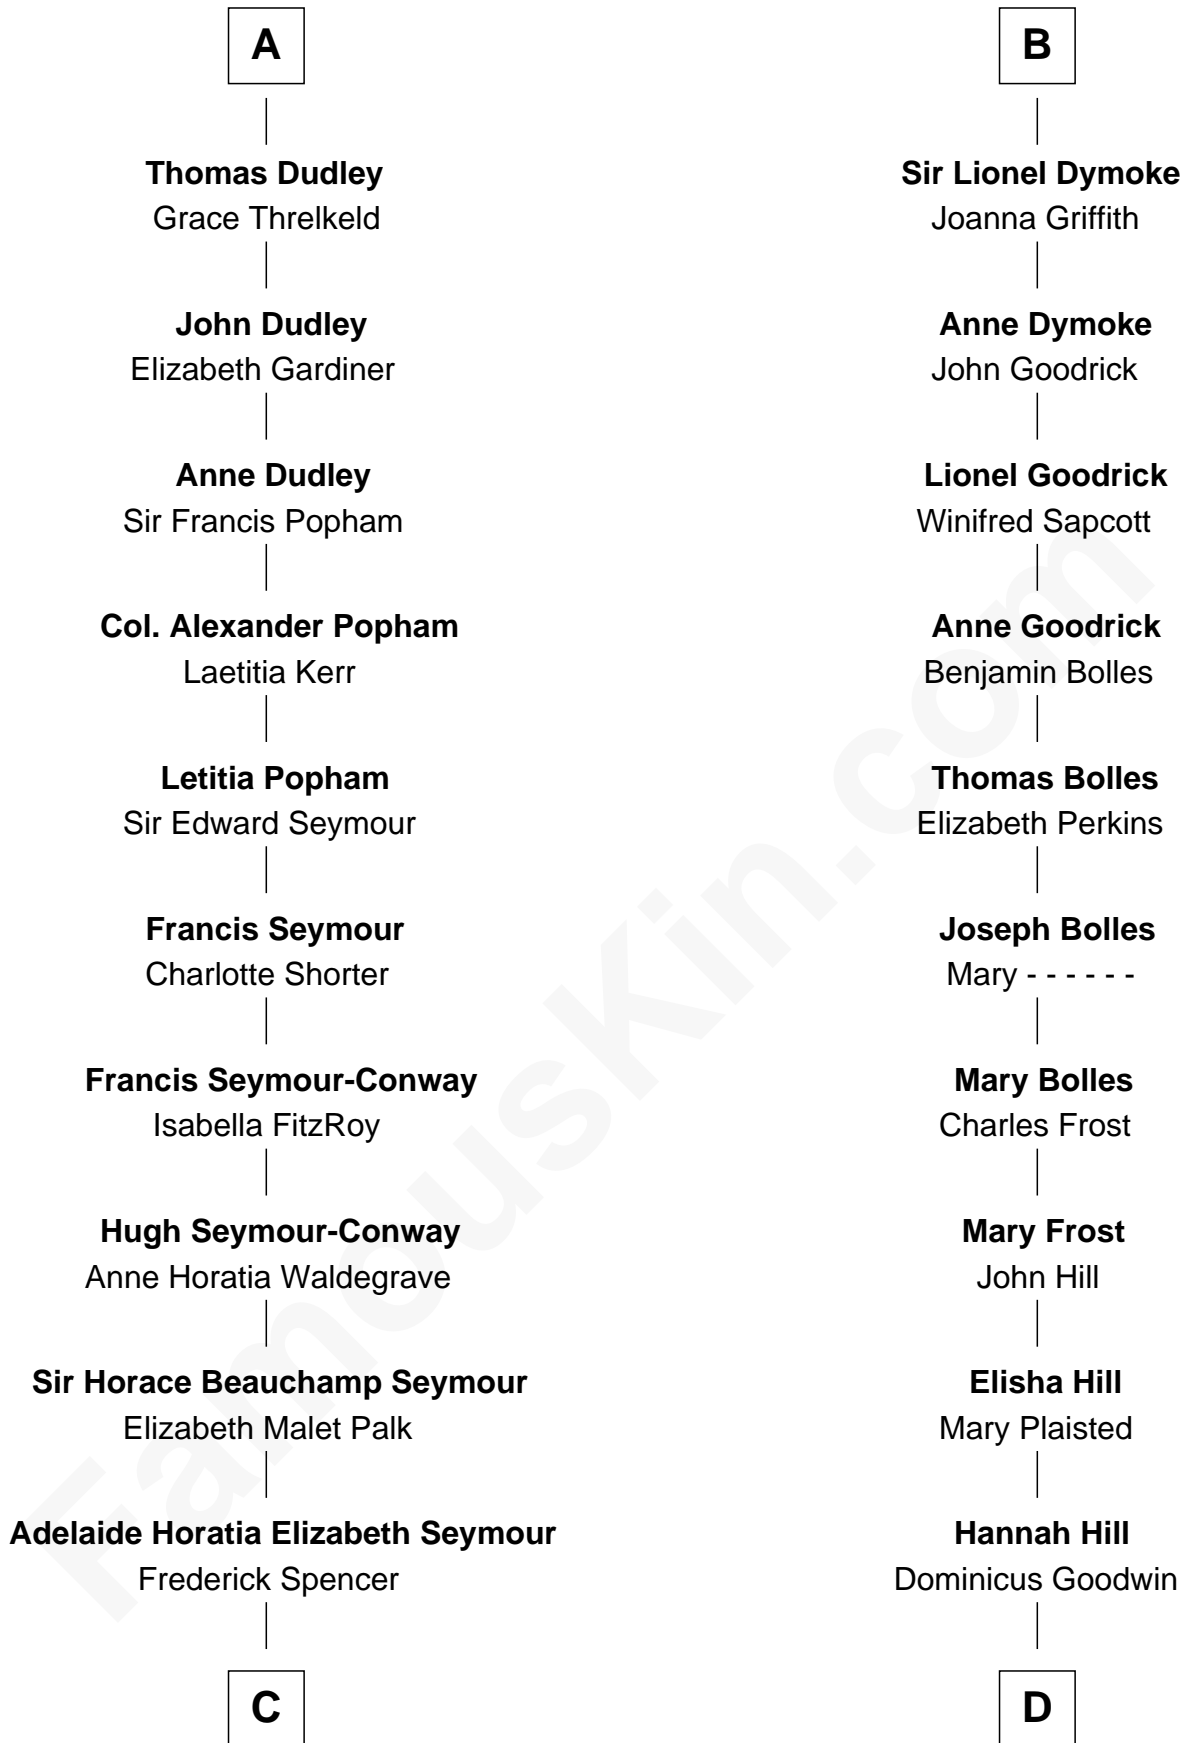

FamousKin.com
Relationship Chart of
Prince William
Prince of Wales

18th cousin 3 times removed of
Ichabod Goodwin
27th Governor of New Hampshire

Sir Patrick de Chaworth
 Isabella de Beauchamp

C

Charles Robert Spencer

Margaret Baring

Albert Edward John Spencer

Cynthia Elinor Beatrix Hamilton

Edward John Spencer

Frances Ruth Burke Roche

Princess Diana Frances Spencer

Charles III, King of the United Kingdom

Prince William

Prince of Wales

D

Samuel Goodwin

Anna Thompson Gerrish

Ichabod Goodwin

27th Governor of New Hampshire