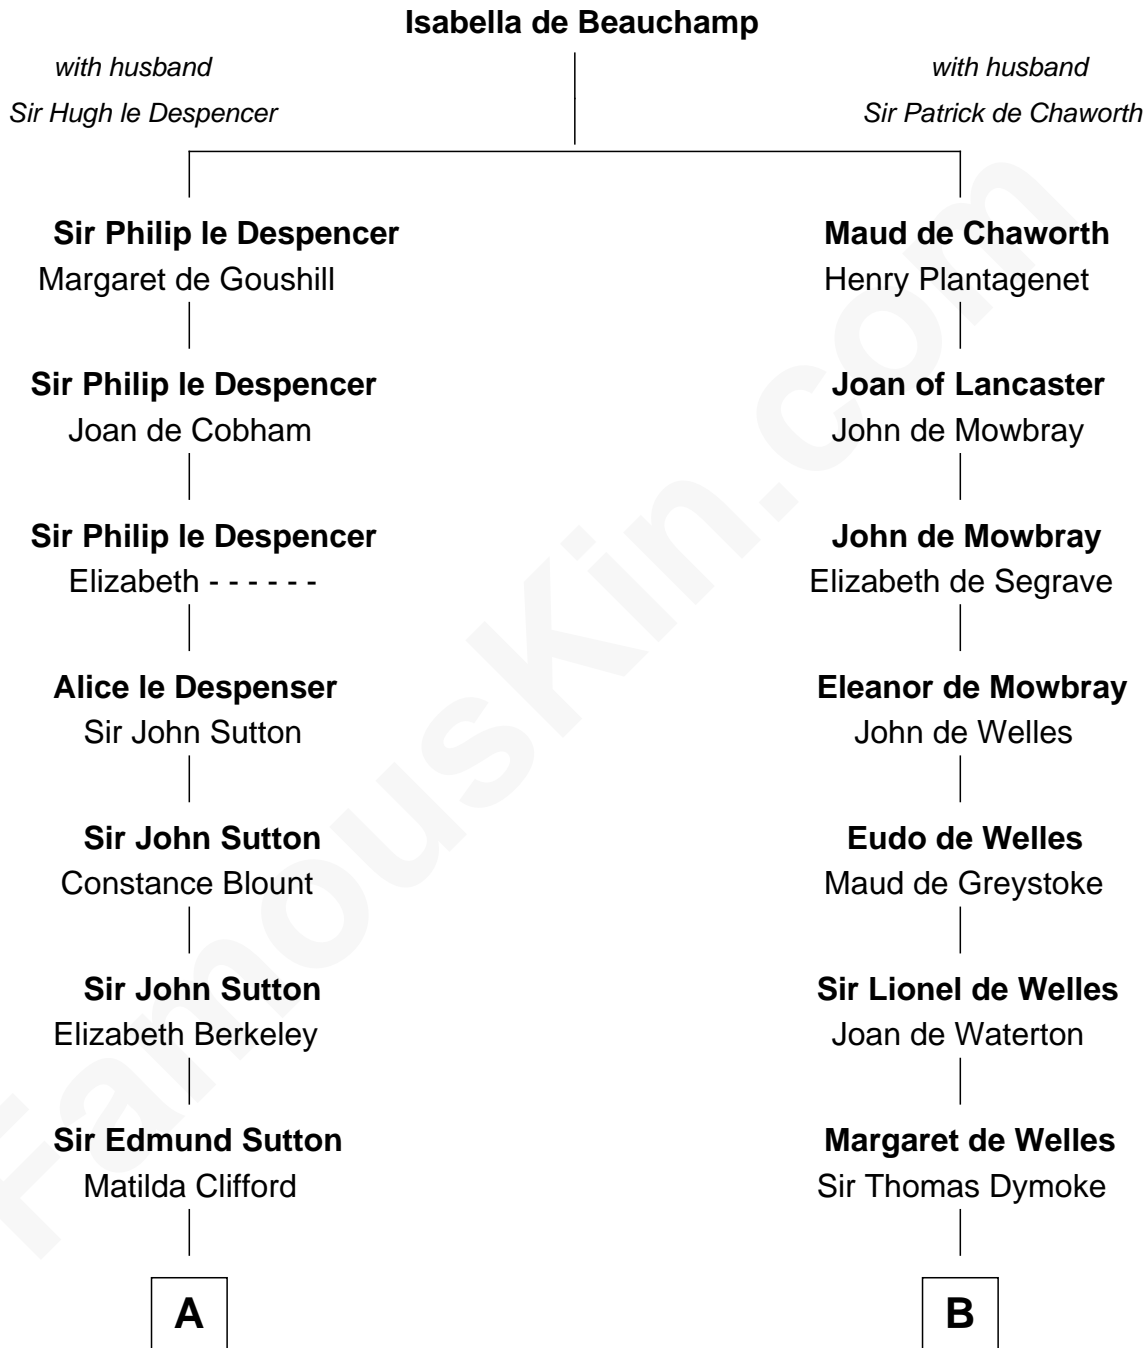

FamousKin.com

Relationship Chart of

Prince William

Prince of Wales

18th cousin 3 times removed of

Ichabod Goodwin

27th Governor of New Hampshire

C

Charles Robert Spencer

Margaret Baring

Albert Edward John Spencer

Cynthia Elinor Beatrix Hamilton

Edward John Spencer

Frances Ruth Burke Roche

Princess Diana Frances Spencer

Charles III, King of the United Kingdom

Prince William

Prince of Wales

D

Samuel Goodwin

Anna Thompson Gerrish

Ichabod Goodwin

27th Governor of New Hampshire

FamousKin.com