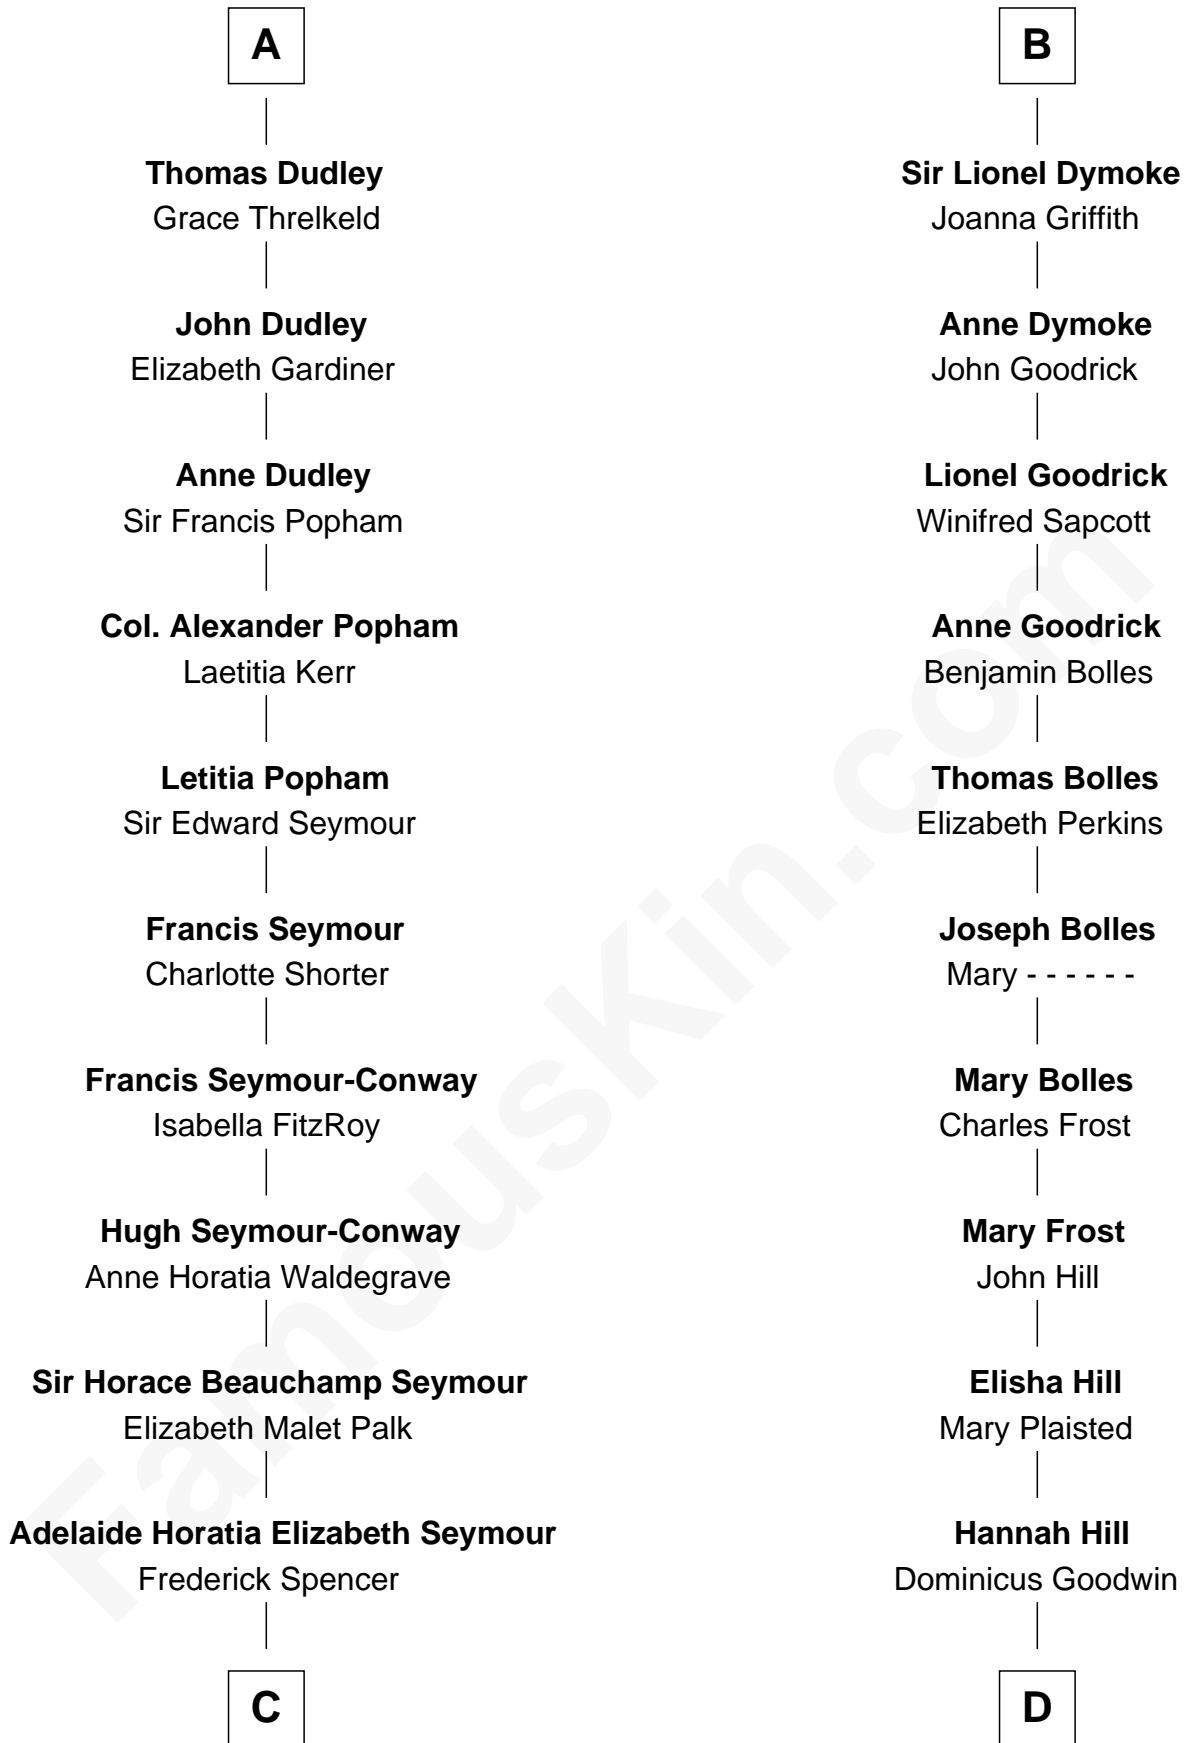

FamousKin.com

Relationship Chart of

Prince William

Prince of Wales

18th cousin 3 times removed of

Ichabod Goodwin

27th Governor of New Hampshire

C

Charles Robert Spencer

Margaret Baring

Albert Edward John Spencer

Cynthia Elinor Beatrix Hamilton

Edward John Spencer

Frances Ruth Burke Roche

Princess Diana Frances Spencer

Charles III, King of the United Kingdom

Prince William

Prince of Wales

D

Samuel Goodwin

Anna Thompson Gerrish

Ichabod Goodwin

27th Governor of New Hampshire

FamousKin.com