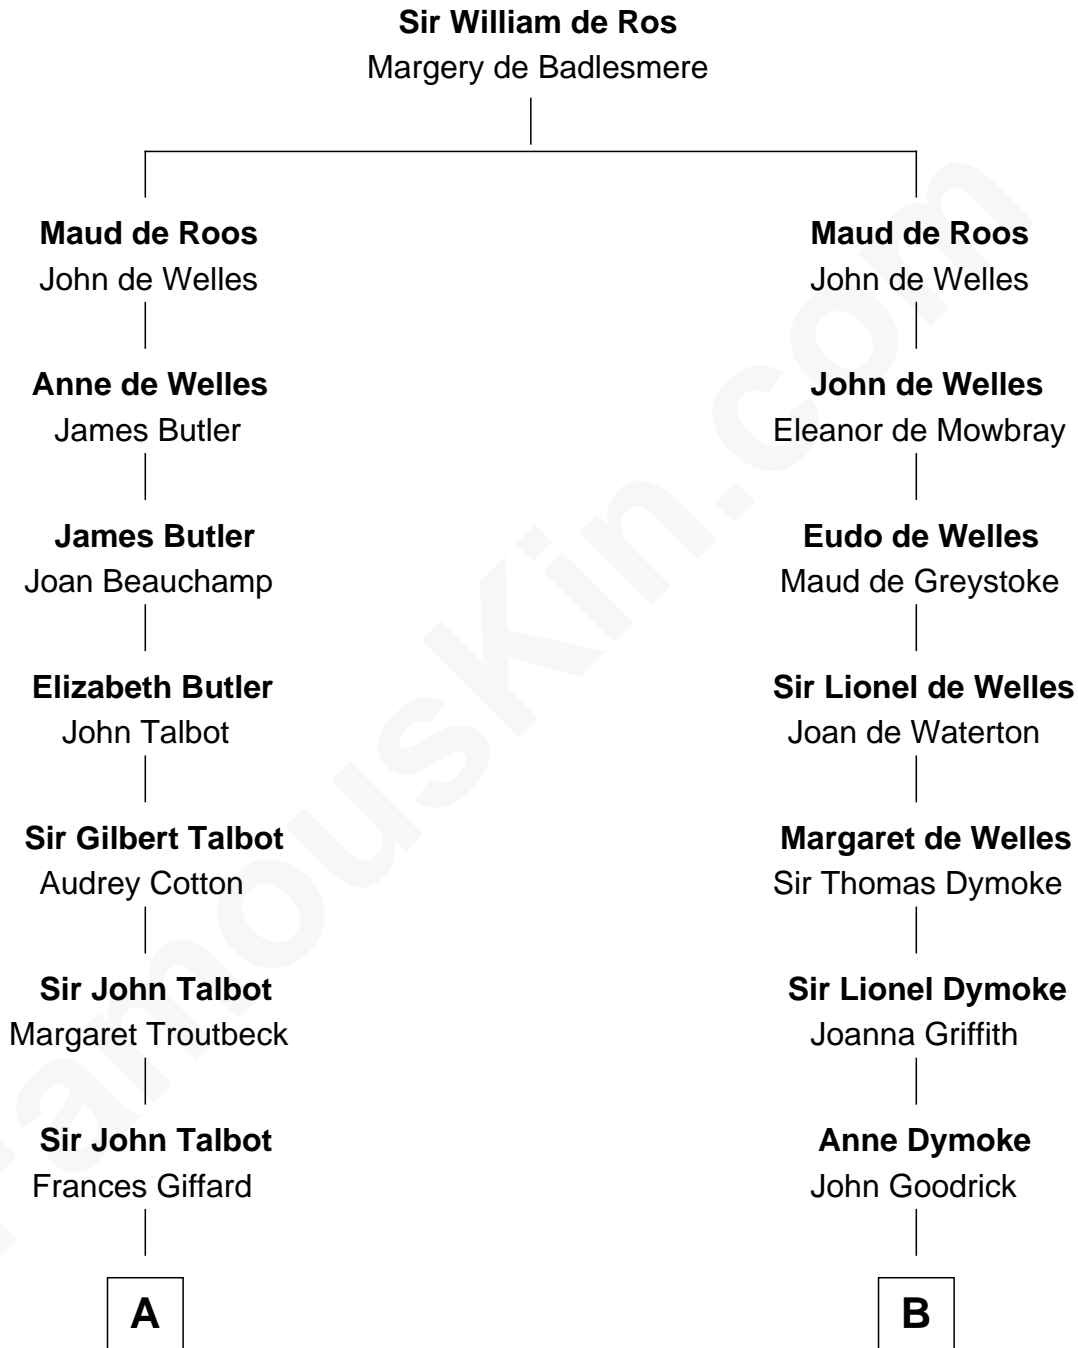

FamousKin.com
Relationship Chart of
Prince William
Prince of Wales

16th cousin 4 times removed of
Ichabod Goodwin
27th Governor of New Hampshire

C

Elizabeth Bowes-Lyon

George VI, King of the United Kingdom

Elizabeth II, Queen of the United Kingdom

Prince Philip of Edinburgh

Charles III, King of the United Kingdom

Princess Diana Frances Spencer

Prince William

Prince of Wales