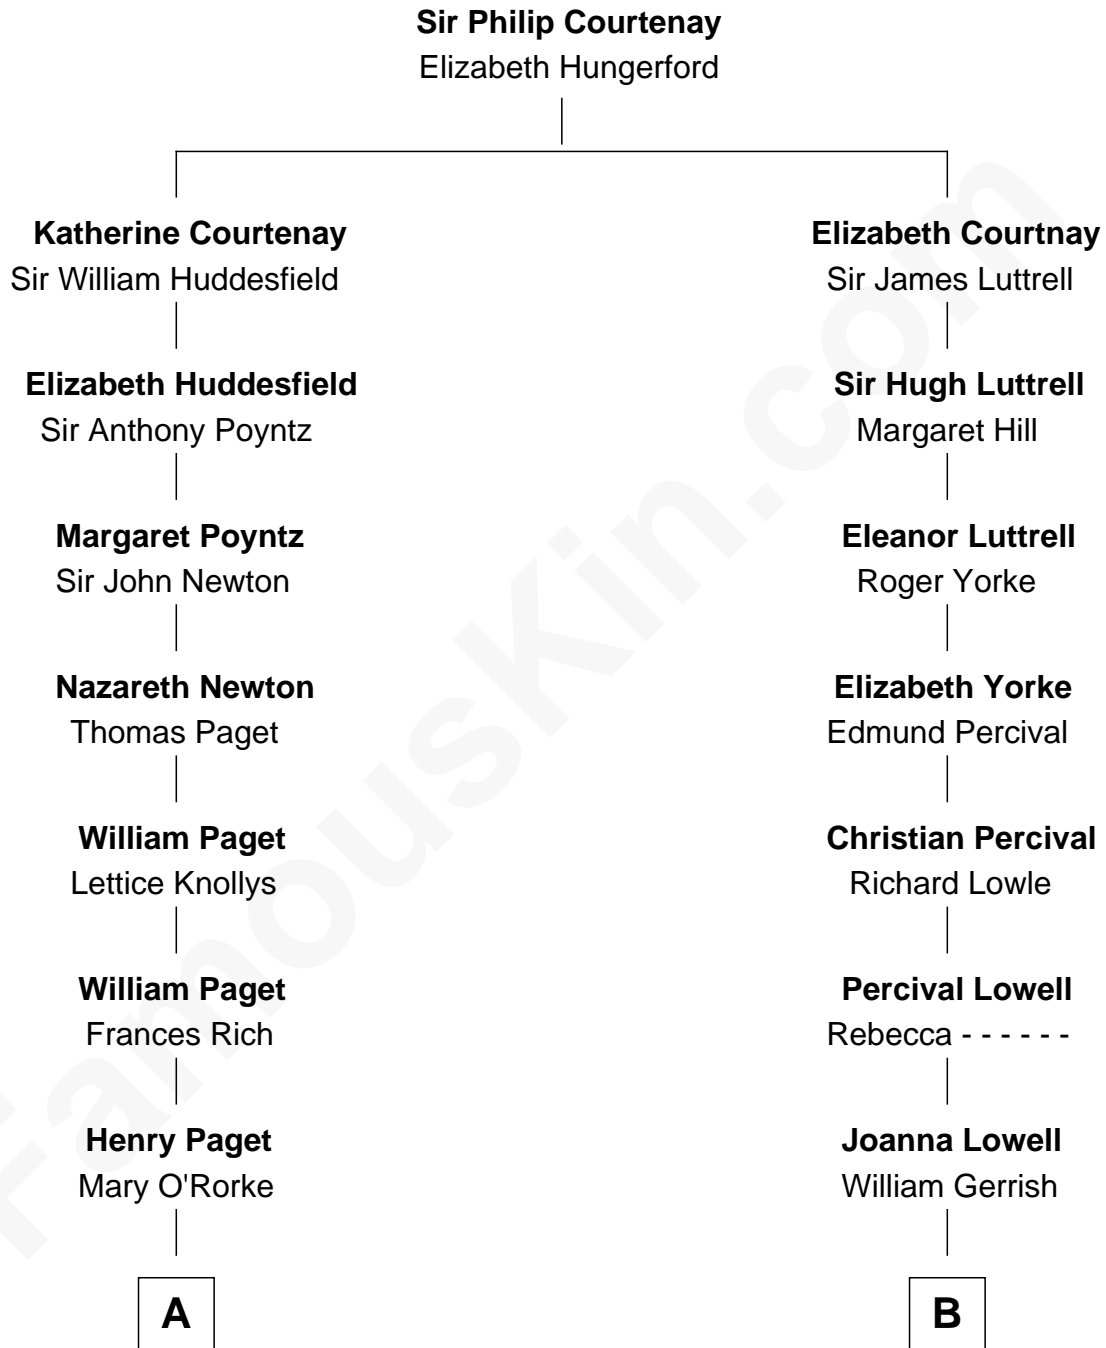

FamousKin.com
Relationship Chart of
Prince William
Prince of Wales

11th cousin 6 times removed of
Ichabod Goodwin
27th Governor of New Hampshire

William photo by [InSapphoWeTrust](#) [\(CC BY-SA 2.0\)](#)