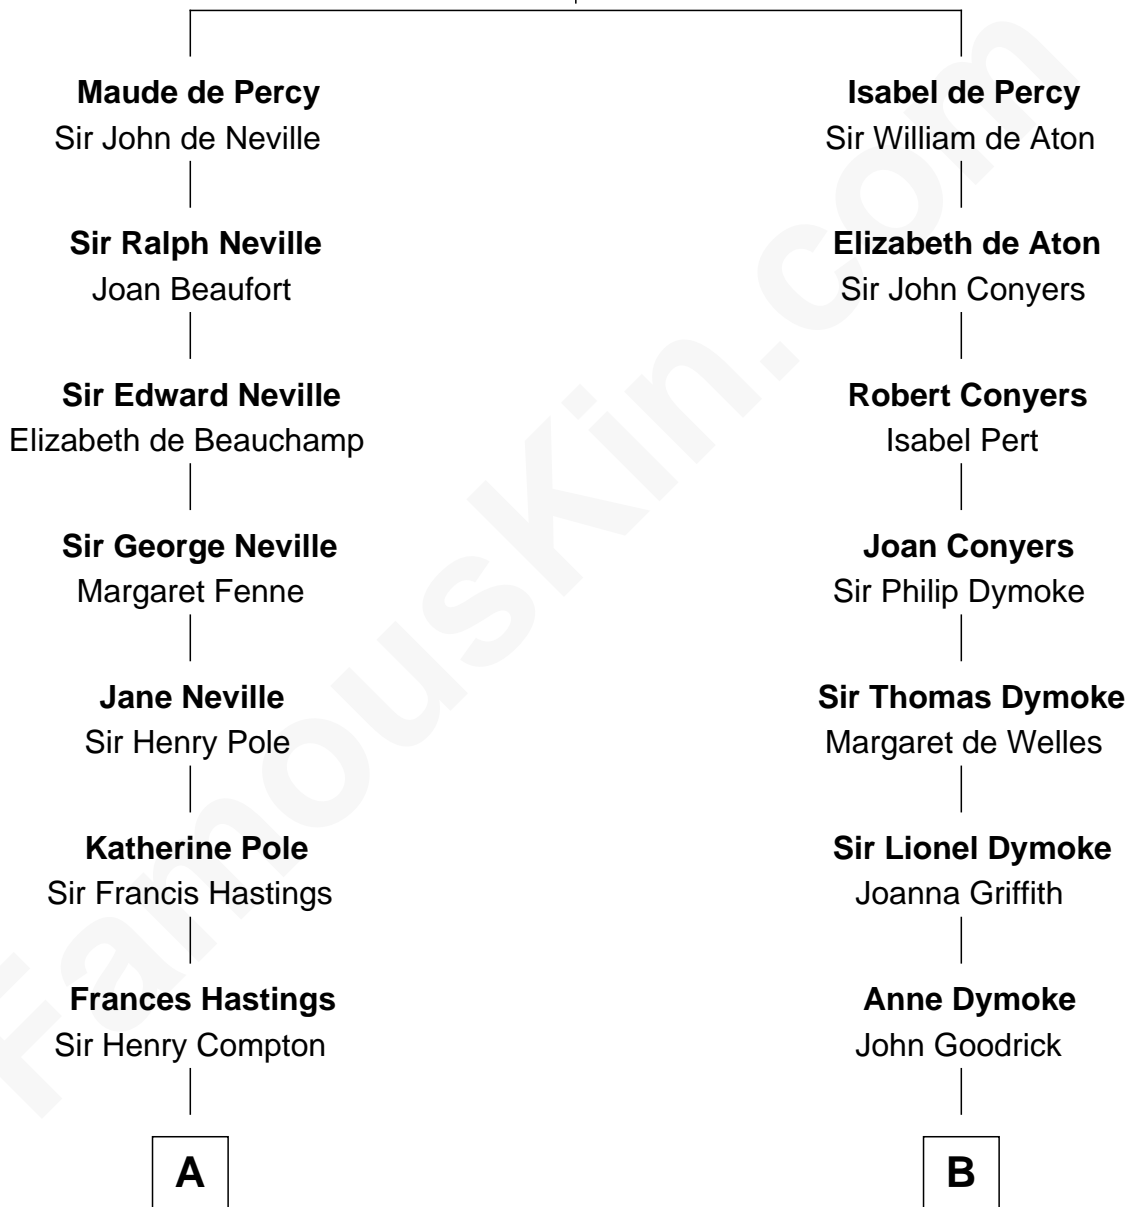

FamousKin.com Relationship Chart of

Prince William

Prince of Wales

16th cousin 3 times removed of

Ichabod Goodwin

27th Governor of New Hampshire

Sir Henry de Percy

Idoine de Clifford

C

Edward John Spencer
Frances Ruth Burke Roche

Princess Diana Frances Spencer
Charles III, King of the United Kingdom

Prince William
Prince of Wales

FamousKin.com