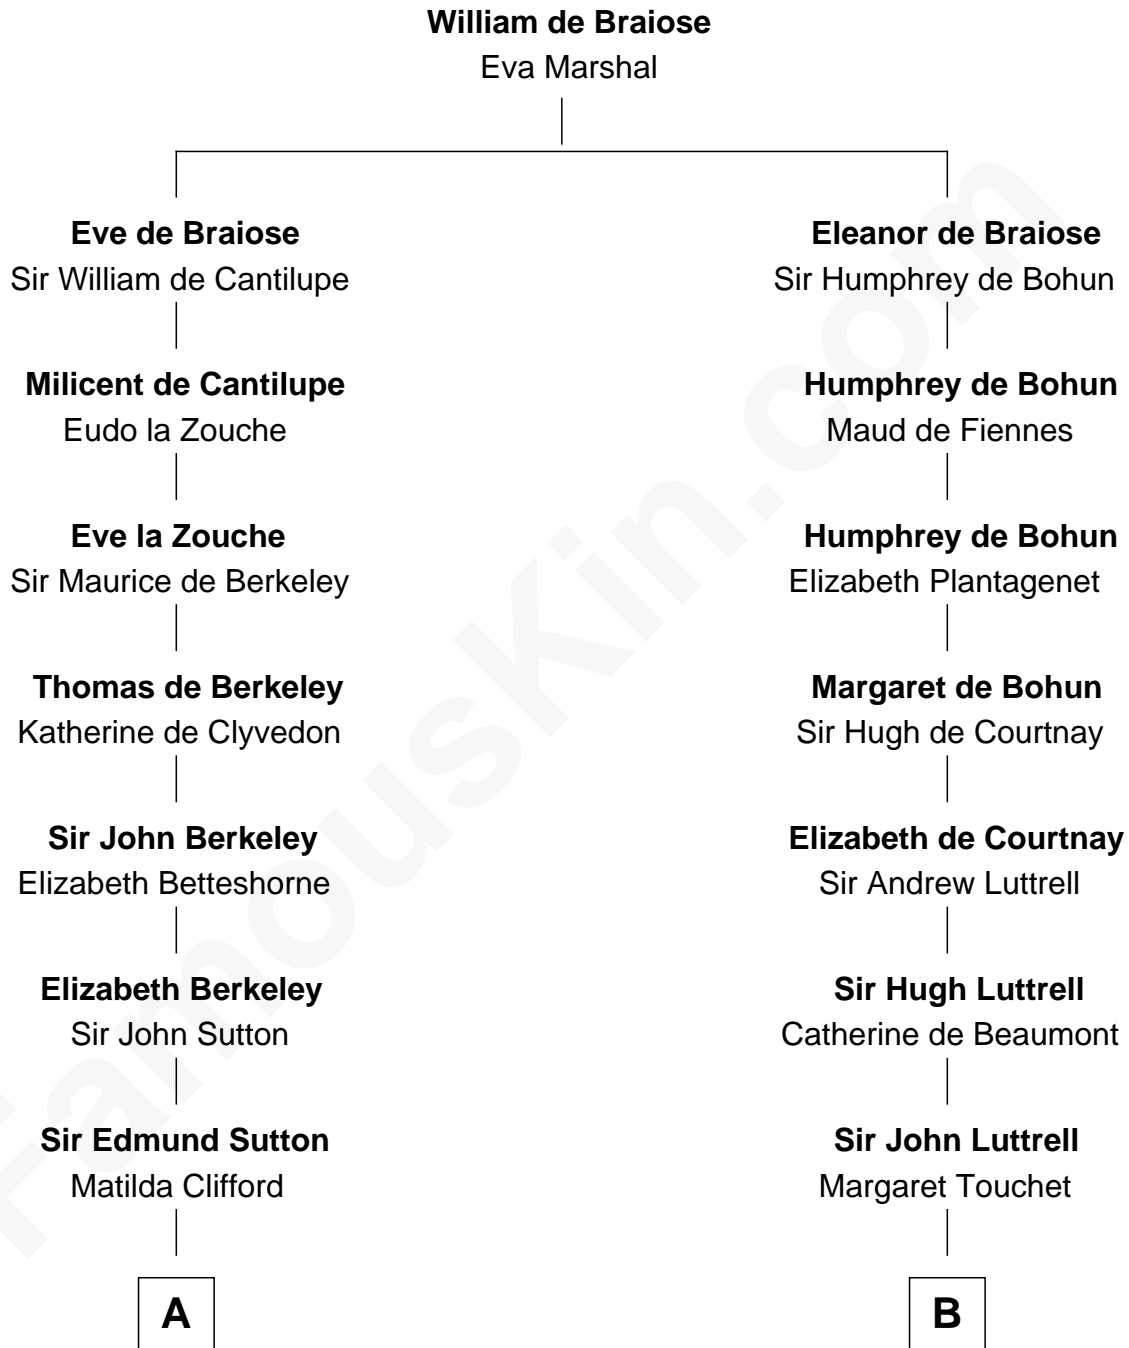

FamousKin.com
Relationship Chart of
Prince William
Prince of Wales

18th cousin 3 times removed of
Ichabod Goodwin
27th Governor of New Hampshire

C

Charles Robert Spencer

Margaret Baring

Albert Edward John Spencer

Cynthia Elinor Beatrix Hamilton

Edward John Spencer

Frances Ruth Burke Roche

Princess Diana Frances Spencer

Charles III, King of the United Kingdom

Prince William

Prince of Wales

D

Anna Thompson Gerrish

Samuel Goodwin

Ichabod Goodwin

27th Governor of New Hampshire

FamousKin.com