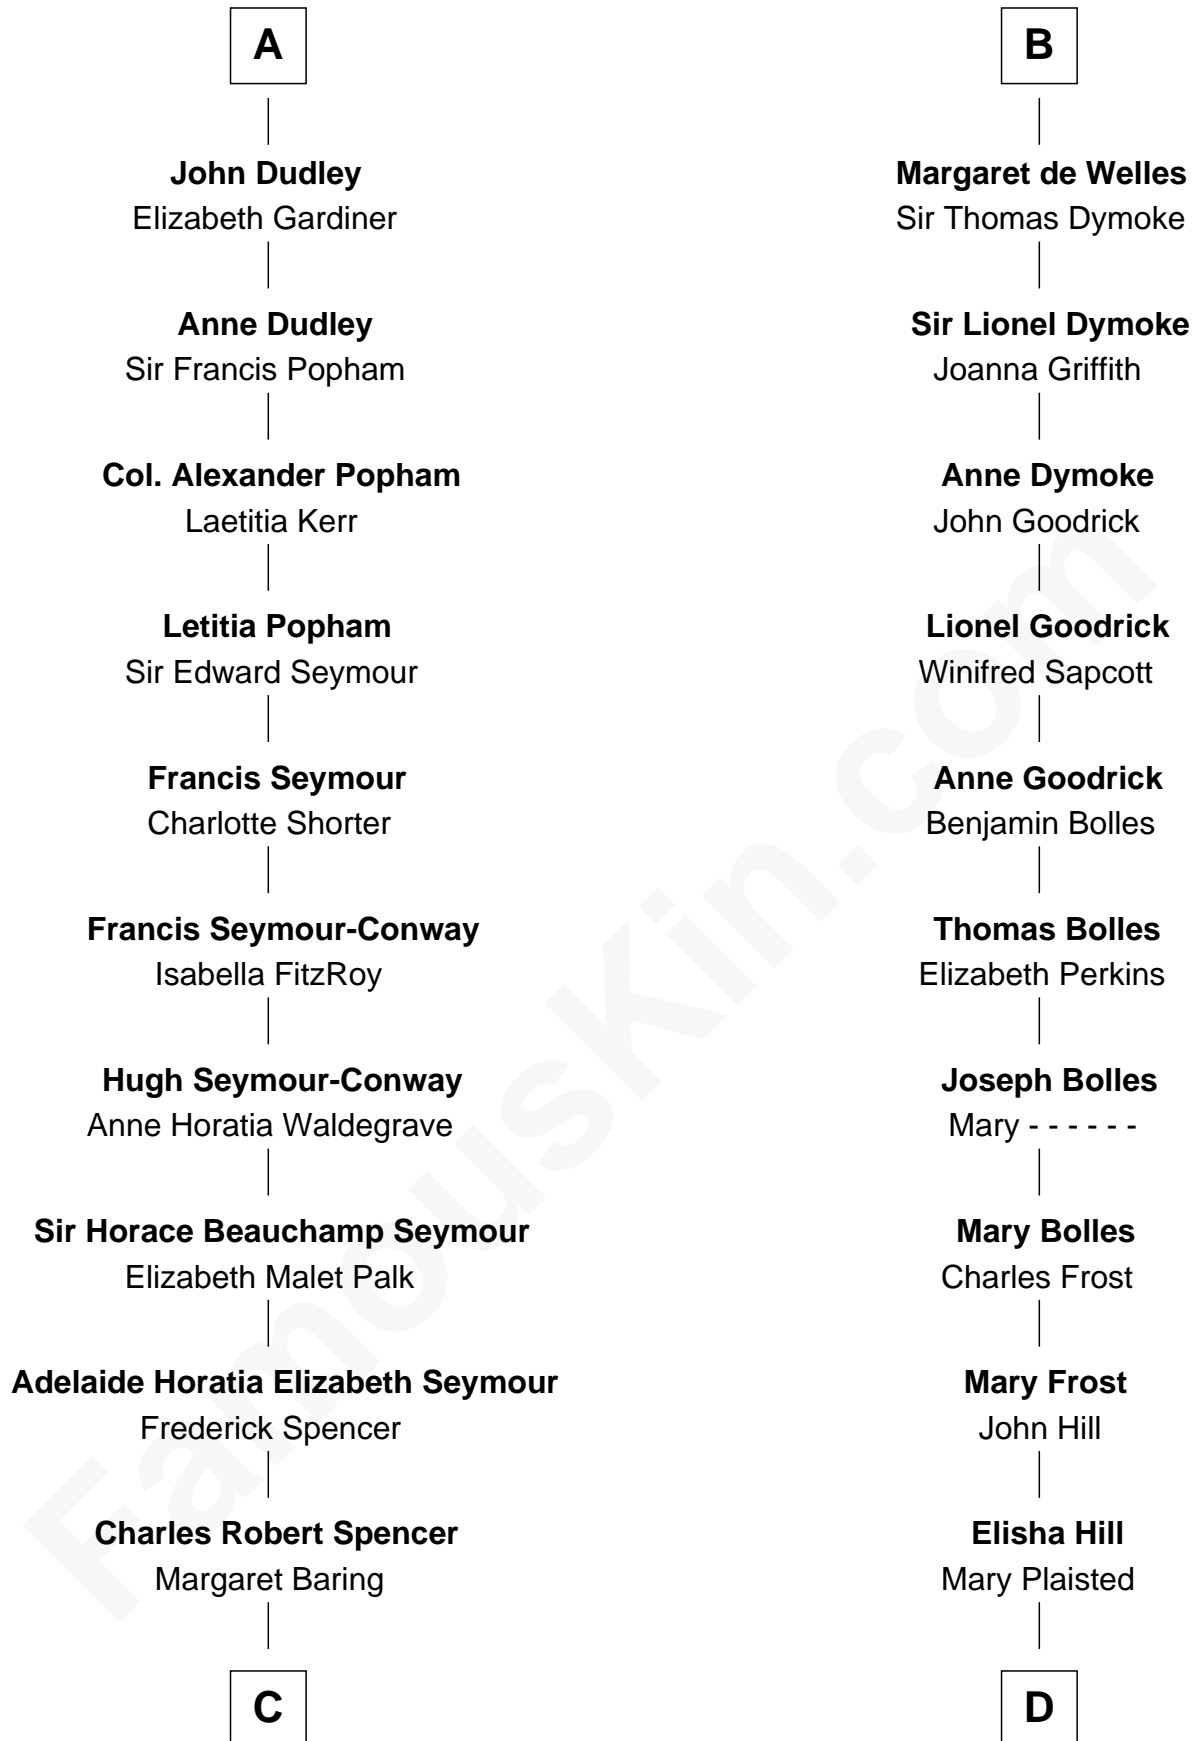

FamousKin.com Relationship Chart of

Prince William

Prince of Wales

19th cousin 1 time removed of

Ichabod Goodwin

27th Governor of New Hampshire

Roger la Zouche

Margaret - - - - -

Eudo la Zouche
Milicent de Cantilupe

Eve la Zouche
Sir Maurice de Berkeley

Thomas de Berkeley
Katherine de Clyvedon

Sir John Berkeley
Elizabeth Betteshorne

Elizabeth Berkeley
Sir John Sutton

Sir Edmund Sutton
Matilda Clifford

Thomas Dudley
Grace Threlkeld

A

Eudo la Zouche
Milicent de Cantilupe

Eve la Zouche
Sir Maurice de Berkeley

Isabel de Berkeley
Sir Robert de Clifford

Sir Roger de Clifford
Maud de Beauchamp

Katherine de Clifford
Sir Ralph de Greystoke

Maud de Greystoke
Eudo de Welles

Sir Lionel de Welles
Joan de Waterton

B

C

Albert Edward John Spencer
Cynthia Elinor Beatrix Hamilton

Edward John Spencer
Frances Ruth Burke Roche

Princess Diana Frances Spencer
Charles III, King of the United Kingdom