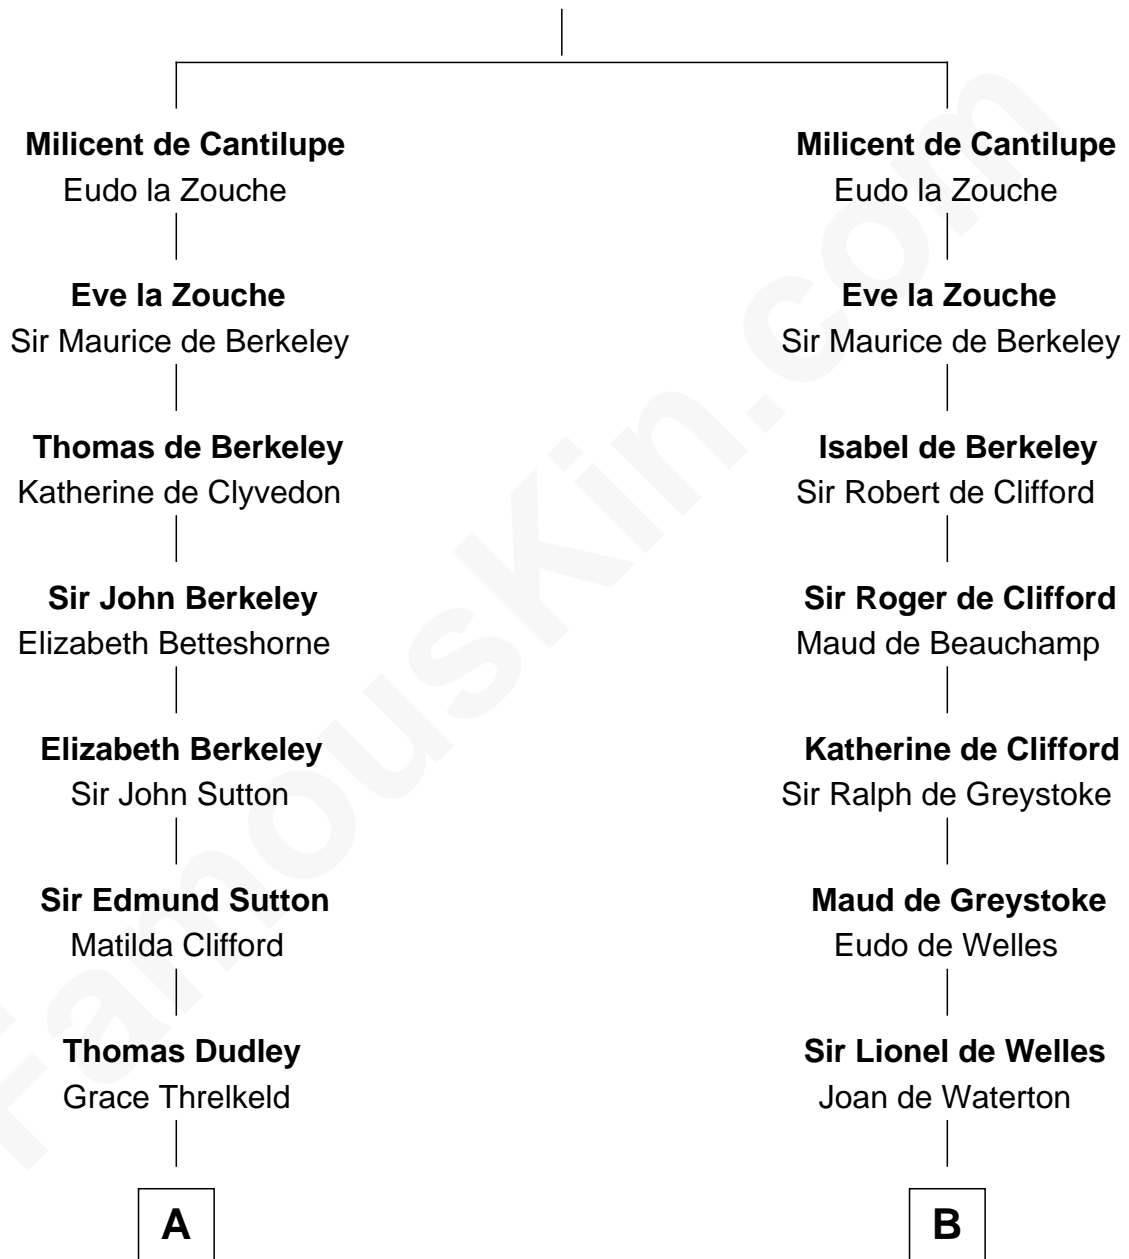

FamousKin.com Relationship Chart of

Prince William

Prince of Wales

19th cousin 1 time removed of

Ichabod Goodwin

27th Governor of New Hampshire

Sir William de Cantilupe

Eve de Braiose

C

Albert Edward John Spencer

Cynthia Elinor Beatrix Hamilton

Edward John Spencer

Frances Ruth Burke Roche

Princess Diana Frances Spencer

Charles III, King of the United Kingdom

Prince William

Prince of Wales

D

Hannah Hill

Dominicus Goodwin

Samuel Goodwin

Anna Thompson Gerrish

Ichabod Goodwin

27th Governor of New Hampshire