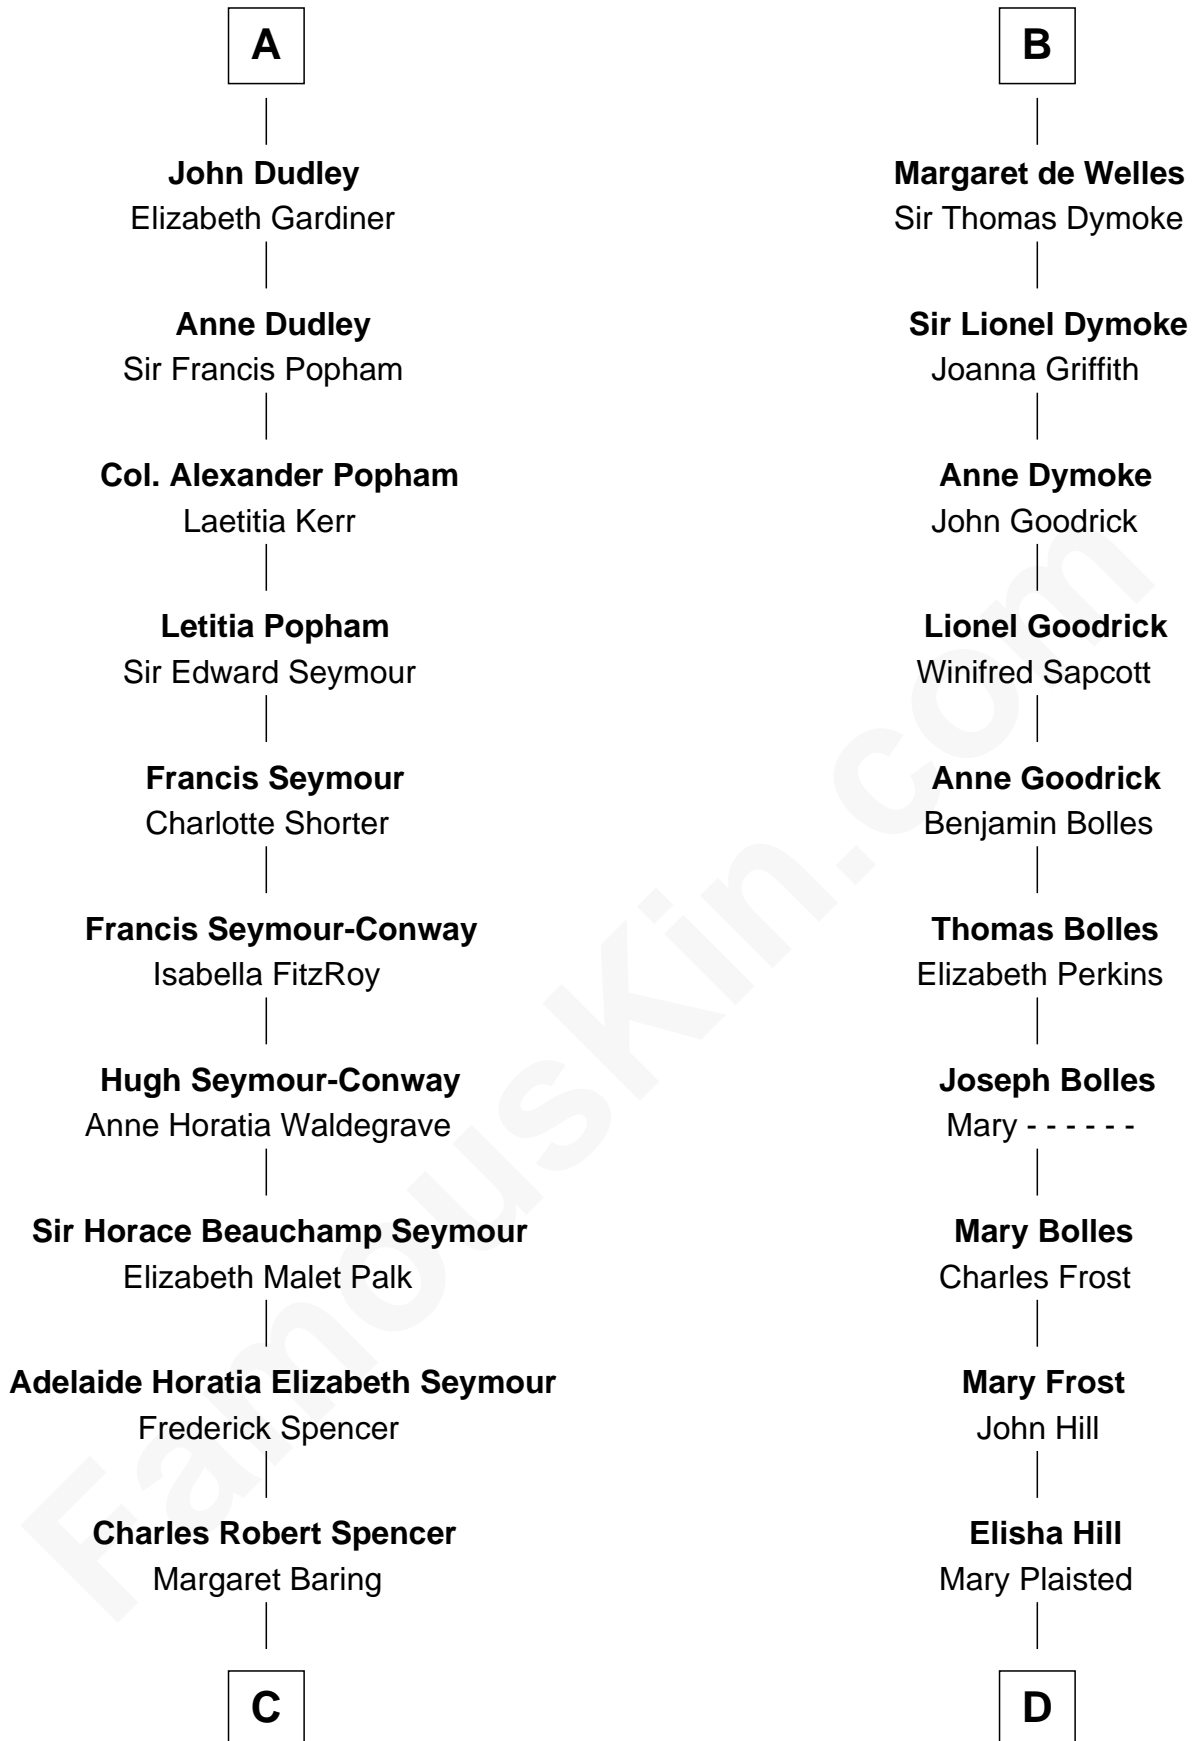

FamousKin.com Relationship Chart of

Prince William

Prince of Wales

19th cousin 1 time removed of

Ichabod Goodwin

27th Governor of New Hampshire

Sir William de Cantilupe

Eve de Braiose

C

Albert Edward John Spencer

Cynthia Elinor Beatrix Hamilton

Edward John Spencer

Frances Ruth Burke Roche

Princess Diana Frances Spencer

Charles III, King of the United Kingdom

Prince William

Prince of Wales

D

Hannah Hill

Dominicus Goodwin

Samuel Goodwin

Anna Thompson Gerrish

Ichabod Goodwin

27th Governor of New Hampshire