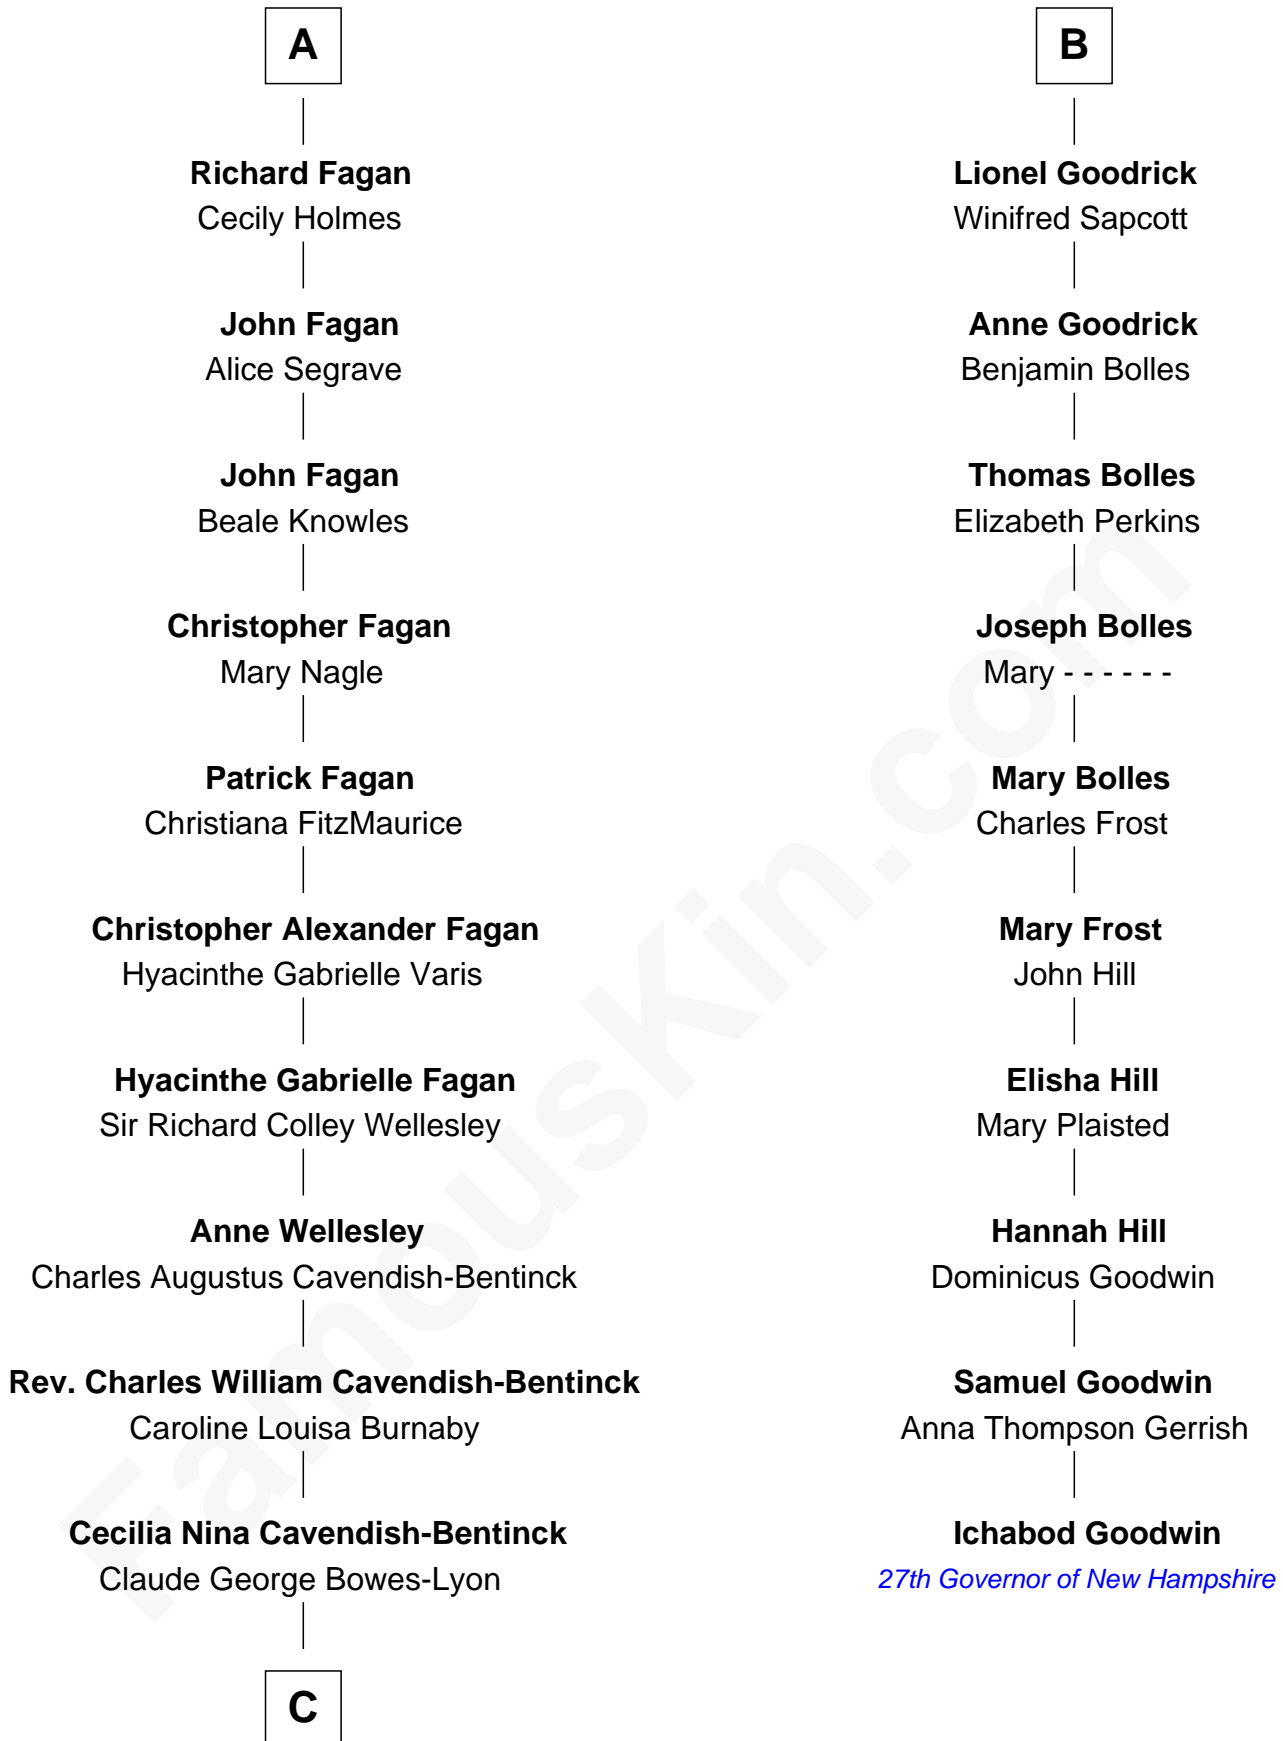

FamousKin.com Relationship Chart of

Prince William

Prince of Wales

16th cousin 4 times removed of

Ichabod Goodwin

27th Governor of New Hampshire

C

Elizabeth Bowes-Lyon

George VI, King of the United Kingdom

Elizabeth II, Queen of the United Kingdom

Prince Philip of Edinburgh

Charles III, King of the United Kingdom

Princess Diana Frances Spencer

Prince William

Prince of Wales