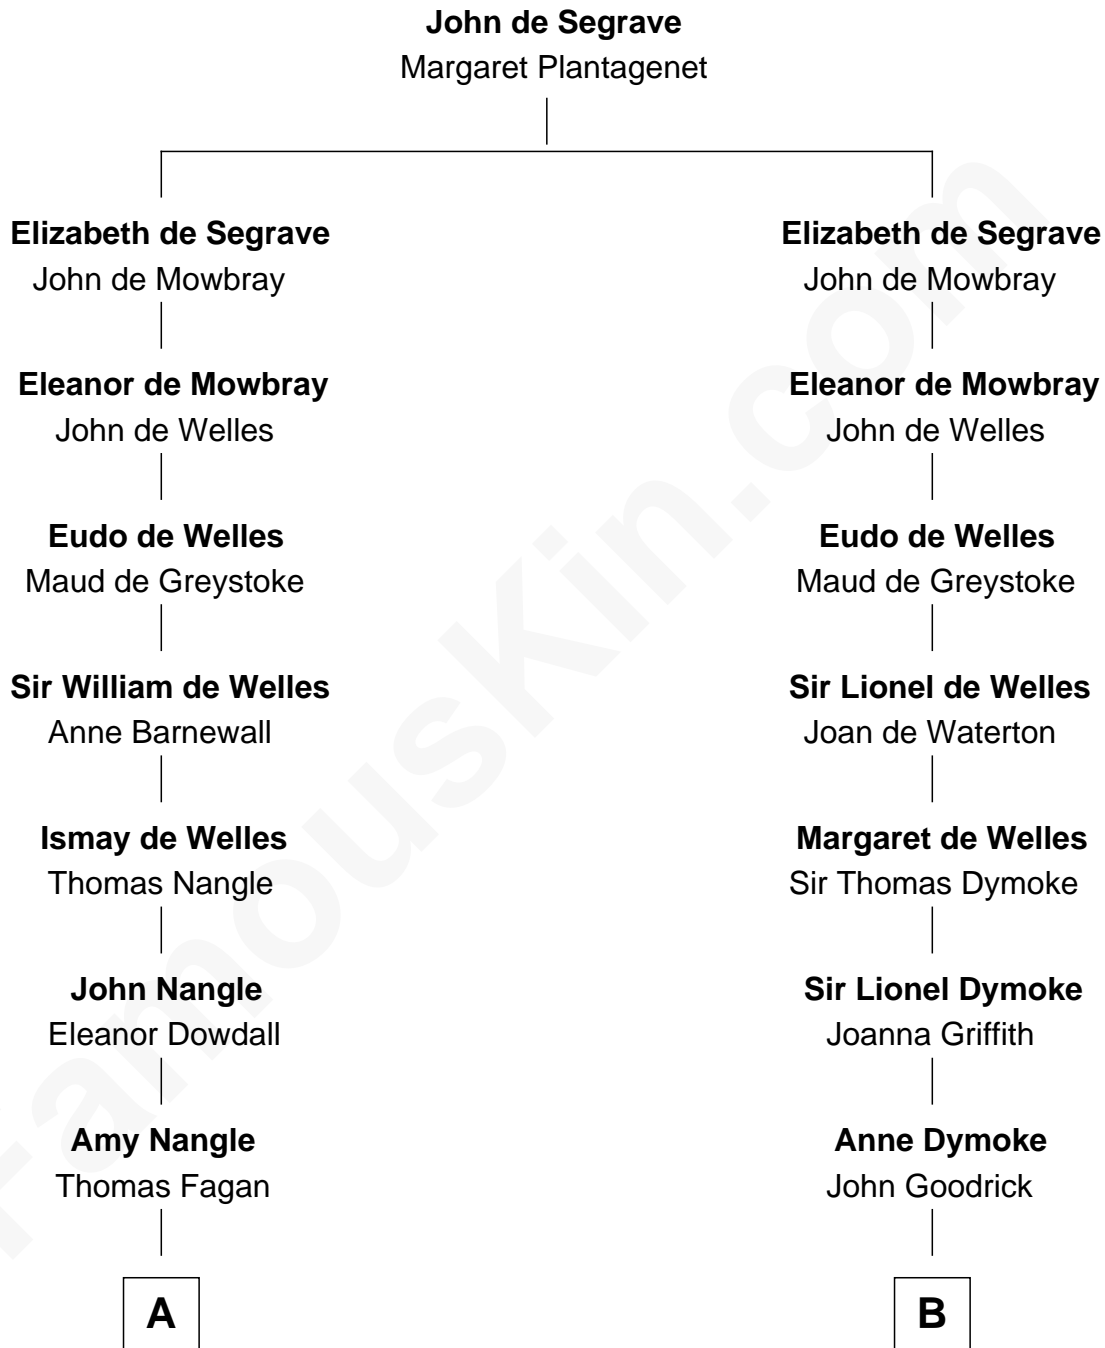

FamousKin.com Relationship Chart of

Prince William

Prince of Wales

16th cousin 4 times removed of

Ichabod Goodwin

27th Governor of New Hampshire

C

Elizabeth Bowes-Lyon

George VI, King of the United Kingdom

Elizabeth II, Queen of the United Kingdom

Prince Philip of Edinburgh

Charles III, King of the United Kingdom

Princess Diana Frances Spencer

Prince William

Prince of Wales