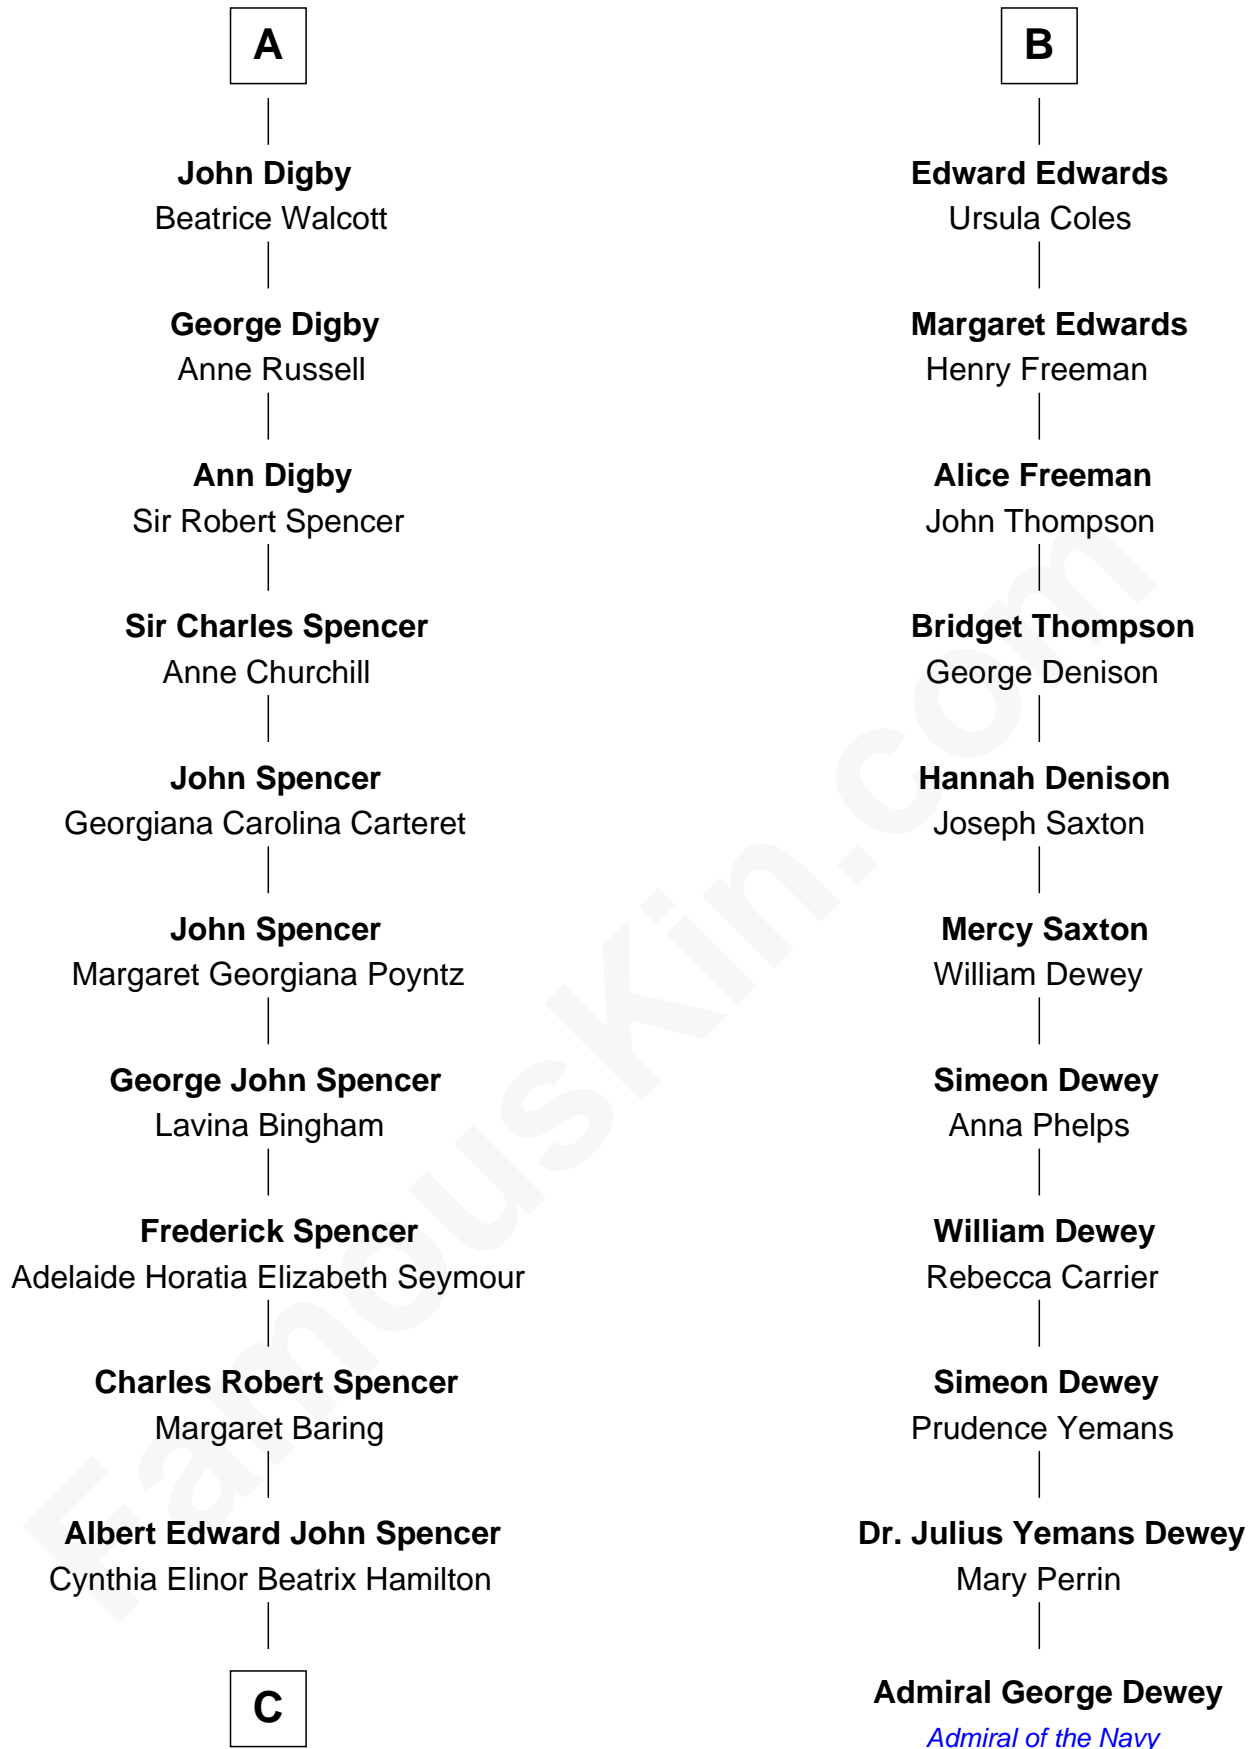

FamousKin.com Relationship Chart of

Prince William

Prince of Wales

17th cousin 2 times removed of

Admiral George Dewey

Admiral of the Navy

William de la Spine

Alice de Bruley

C

—
Edward John Spencer
Frances Ruth Burke Roche

—
Princess Diana Frances Spencer
Charles III, King of the United Kingdom

—
Prince William
Prince of Wales

FamousKin.com