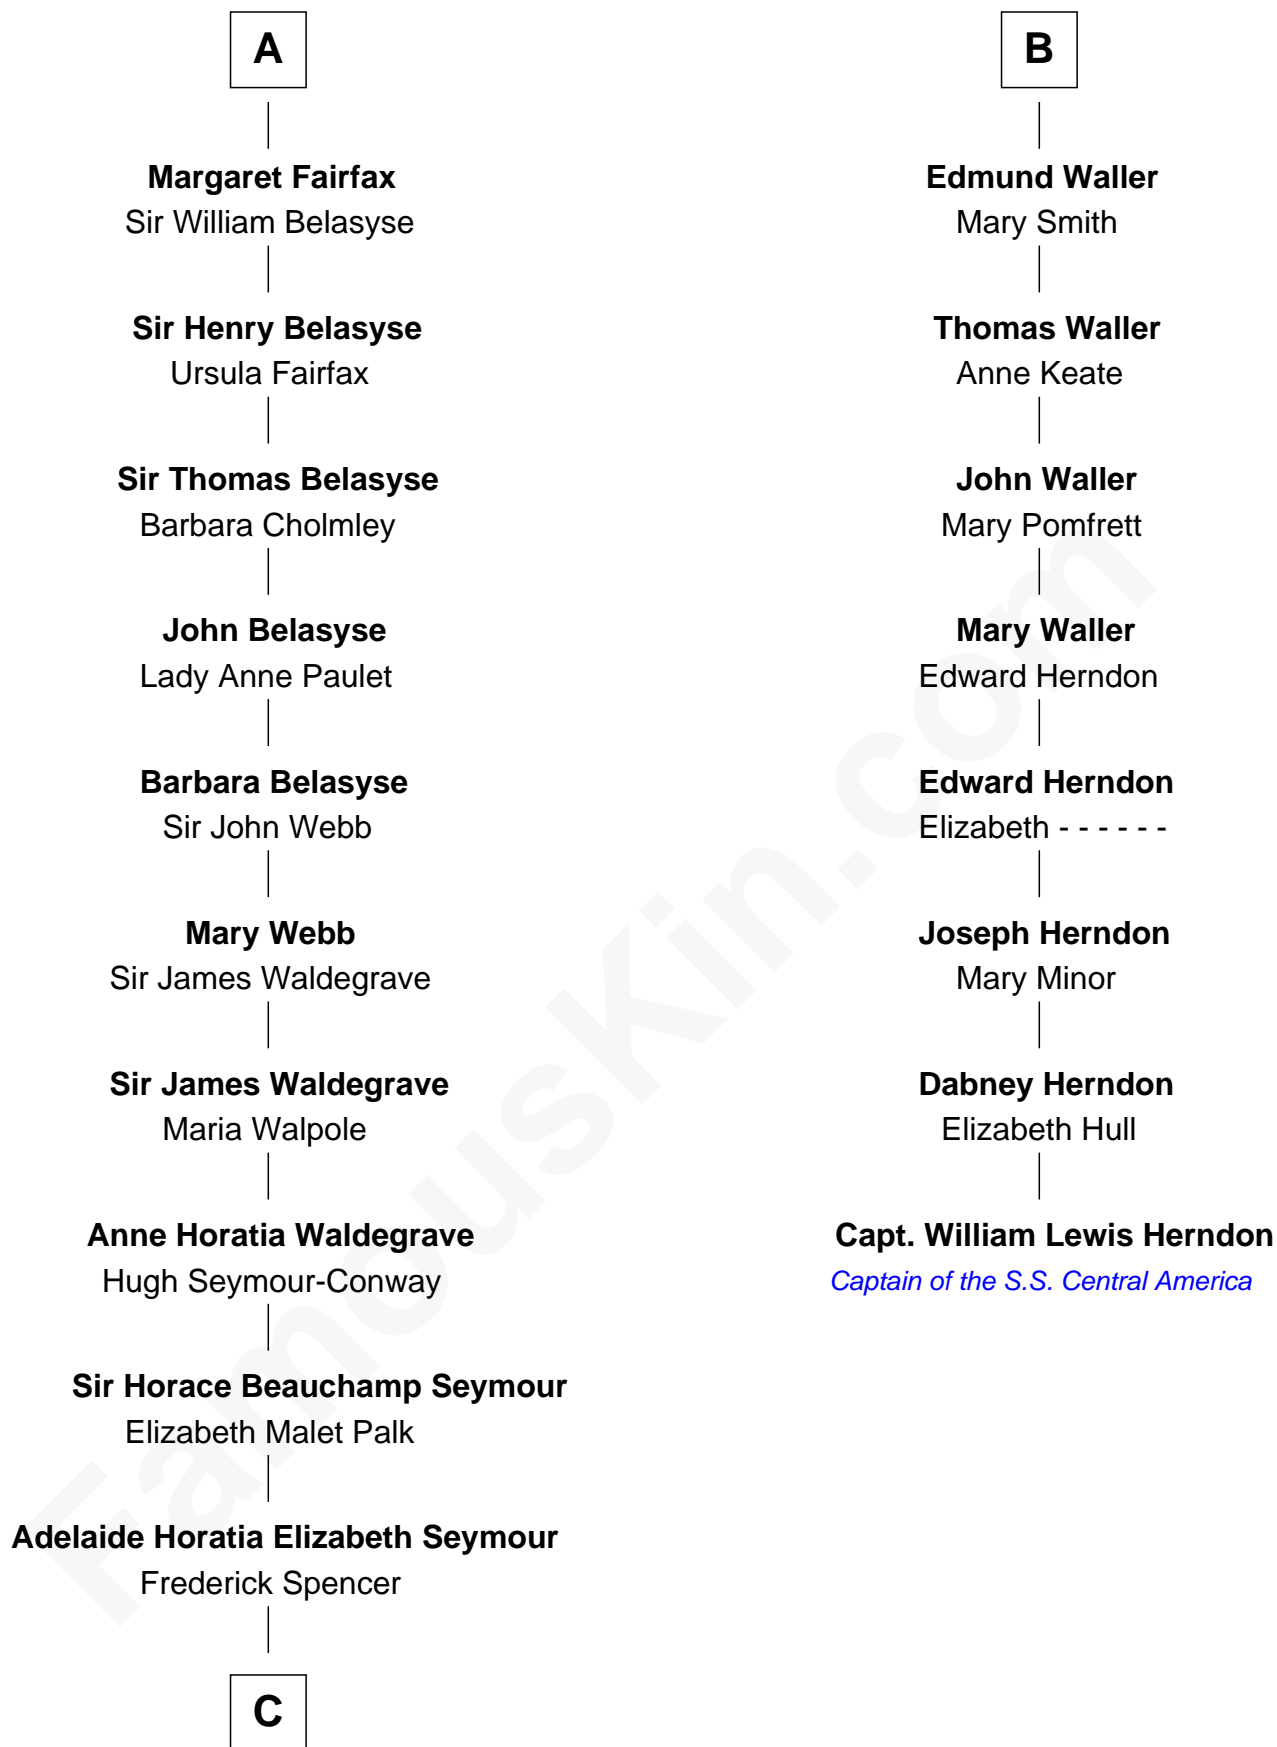

FamousKin.com

Relationship Chart of

Prince William

Prince of Wales

14th cousin 7 times removed of

Capt. William Lewis Herndon
Captain of the ill fated S.S. Central America

C

—
Charles Robert Spencer

Margaret Baring

—
Albert Edward John Spencer

Cynthia Elinor Beatrix Hamilton

—
Edward John Spencer

Frances Ruth Burke Roche

—
Princess Diana Frances Spencer

Charles III, King of the United Kingdom

—
Prince William