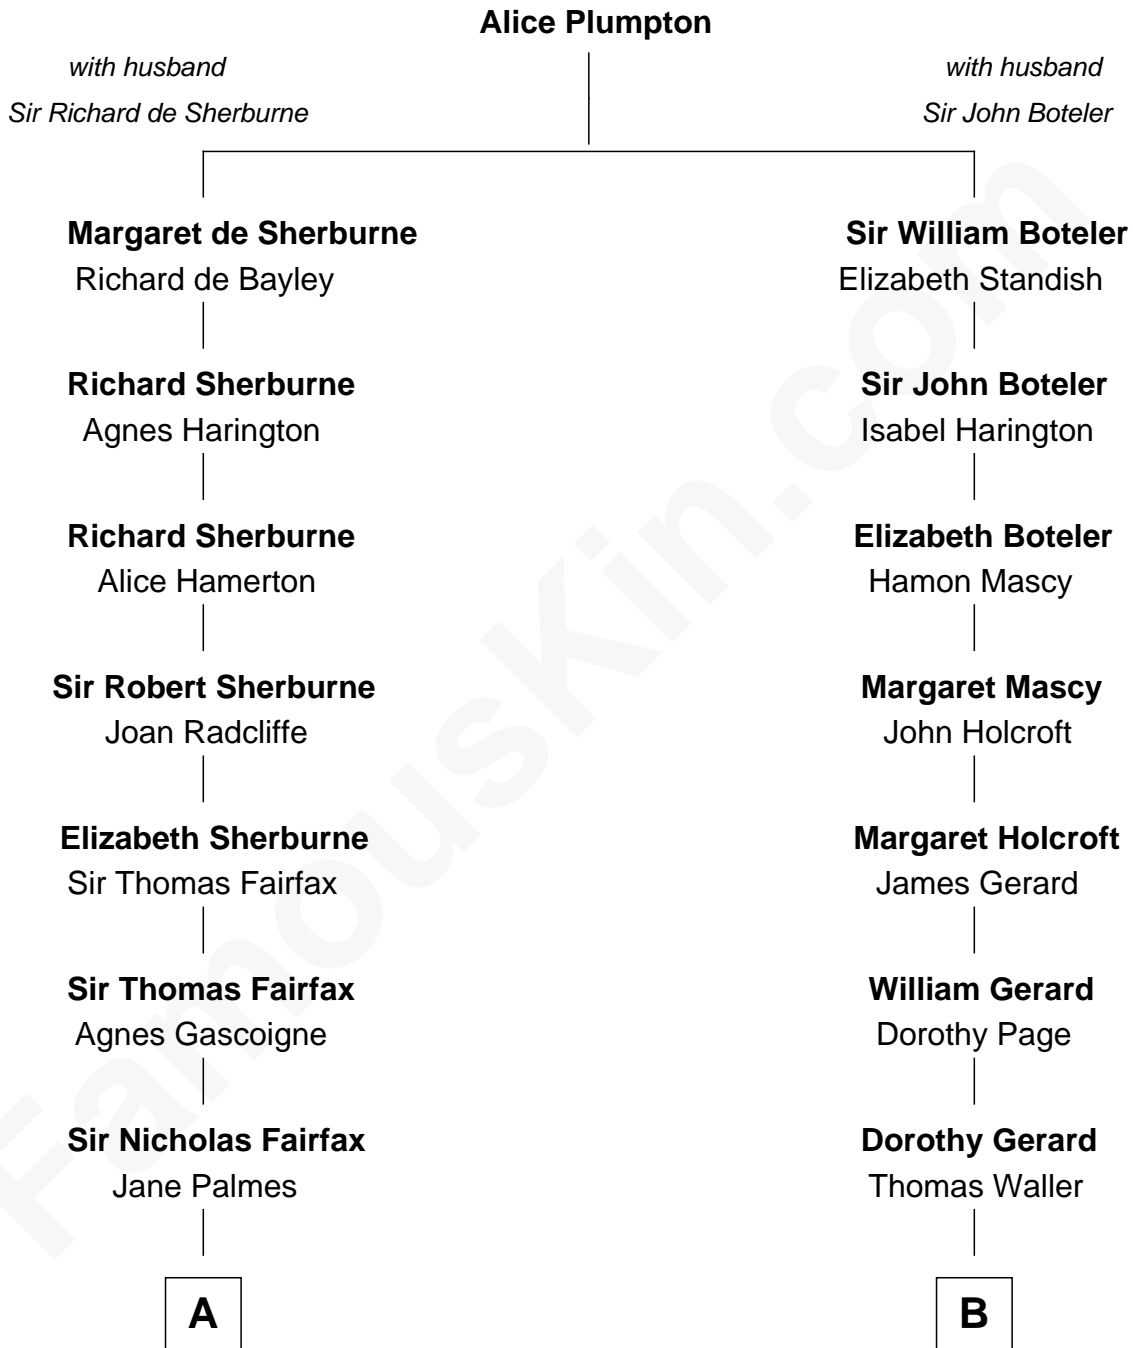

FamousKin.com

Relationship Chart of

Prince William

Prince of Wales

14th cousin 7 times removed of

Capt. William Lewis Herndon
Captain of the ill fated S.S. Central America

C

—
Charles Robert Spencer

Margaret Baring

—
Albert Edward John Spencer

Cynthia Elinor Beatrix Hamilton

—
Edward John Spencer

Frances Ruth Burke Roche

—
Princess Diana Frances Spencer

Charles III, King of the United Kingdom

—
Prince William