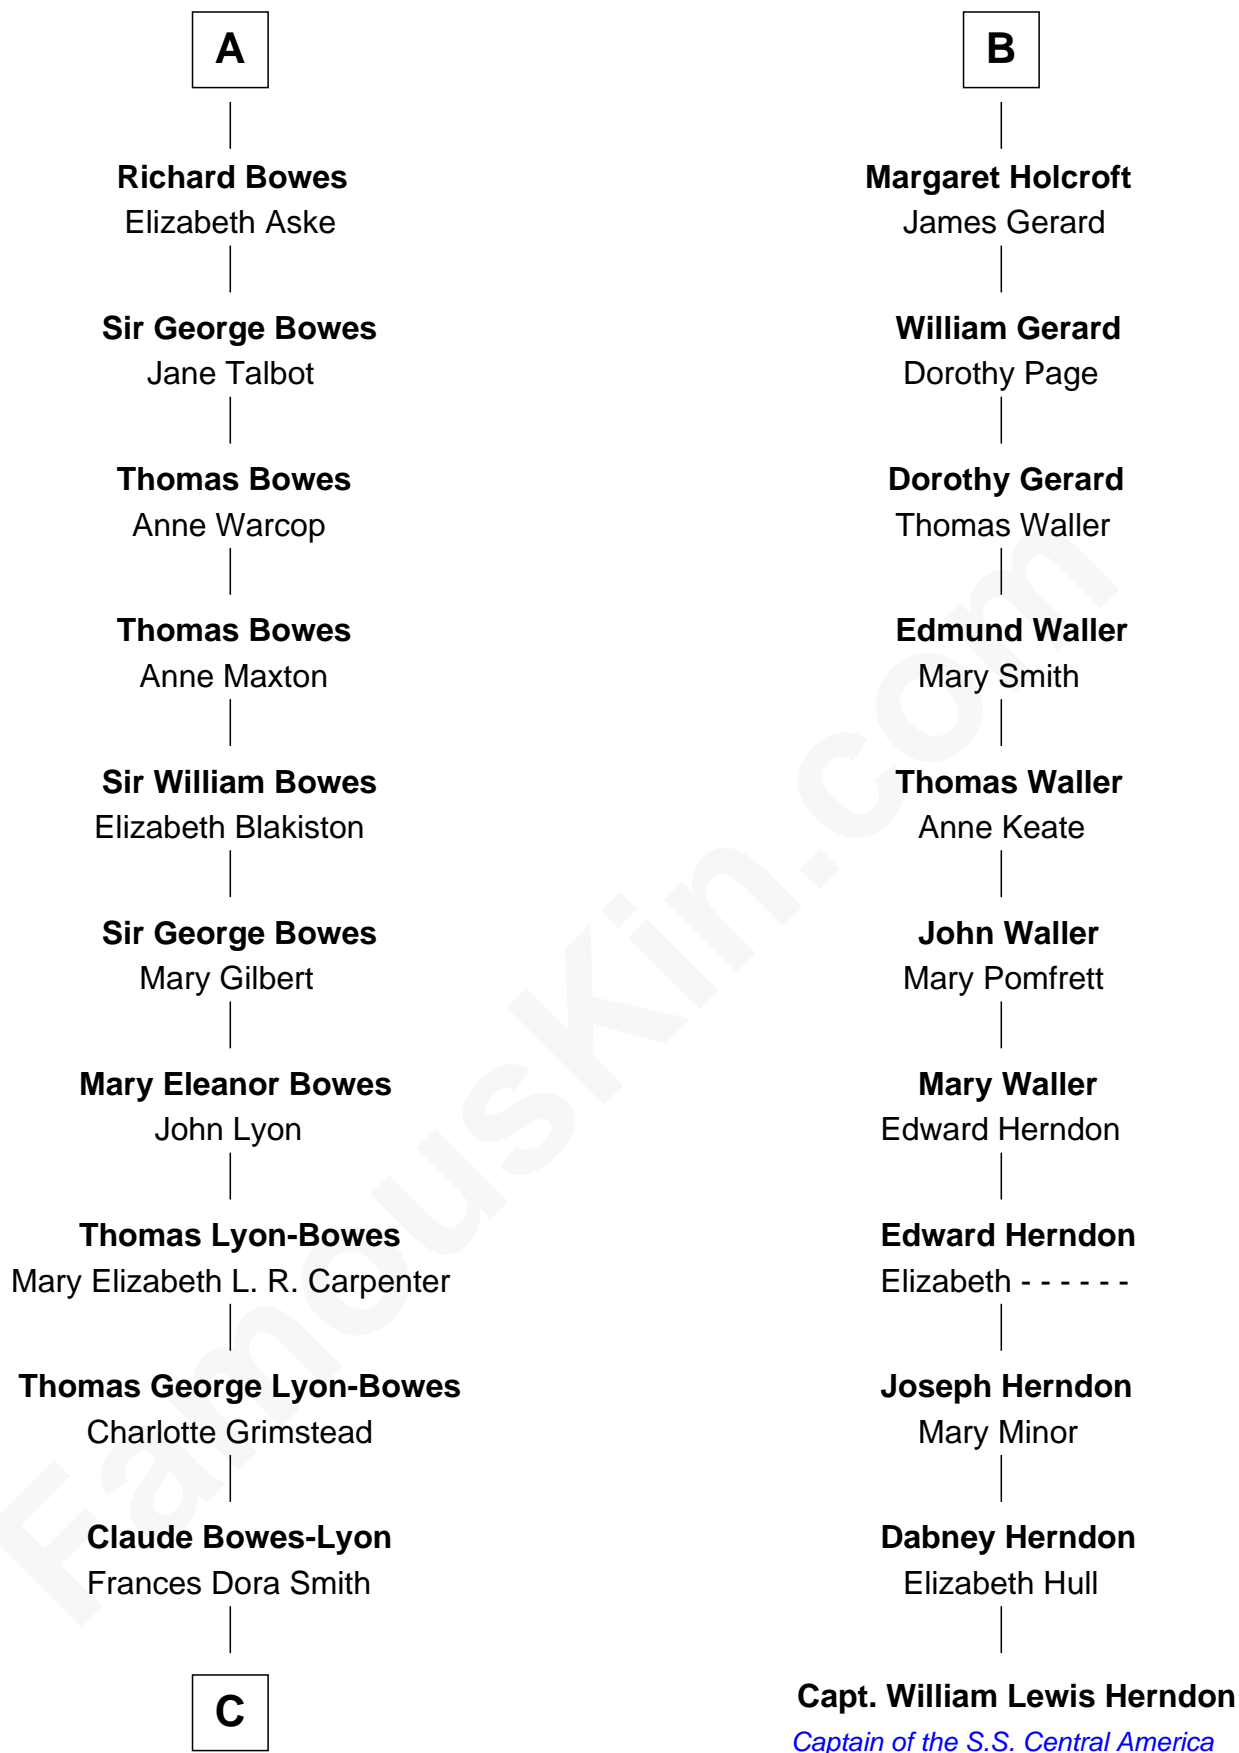

FamousKin.com
Relationship Chart of
Prince William
Prince of Wales

17th cousin 4 times removed of

Capt. William Lewis Herndon
Captain of the ill fated S.S. Central America

C

Claude George Bowes-Lyon
Cecilia Nina Cavendish-Bentinck

Elizabeth Bowes-Lyon
George VI, King of the United Kingdom

Elizabeth II, Queen of the United Kingdom
Prince Philip of Edinburgh

Charles III, King of the United Kingdom
Princess Diana Frances Spencer

Prince William
Prince of Wales