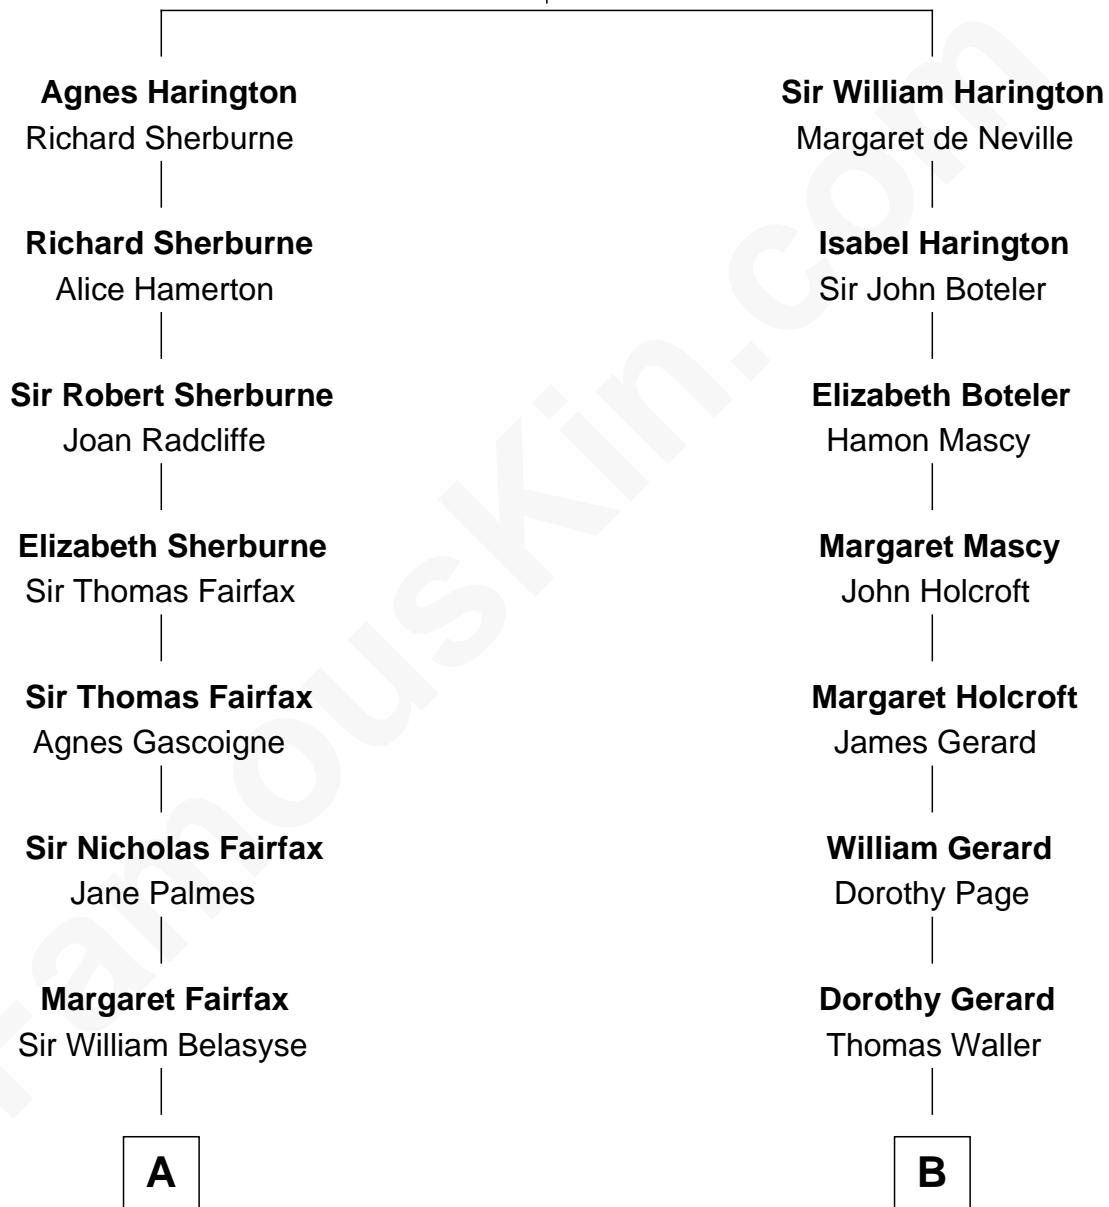

FamousKin.com
Relationship Chart of
Prince William
Prince of Wales

14th cousin 6 times removed of

Capt. William Lewis Herndon
Captain of the ill fated S.S. Central America

Sir Nicholas Harington
 Isabel English

C

Albert Edward John Spencer

Cynthia Elinor Beatrix Hamilton

Edward John Spencer

Frances Ruth Burke Roche

Princess Diana Frances Spencer

Charles III, King of the United Kingdom

Prince William