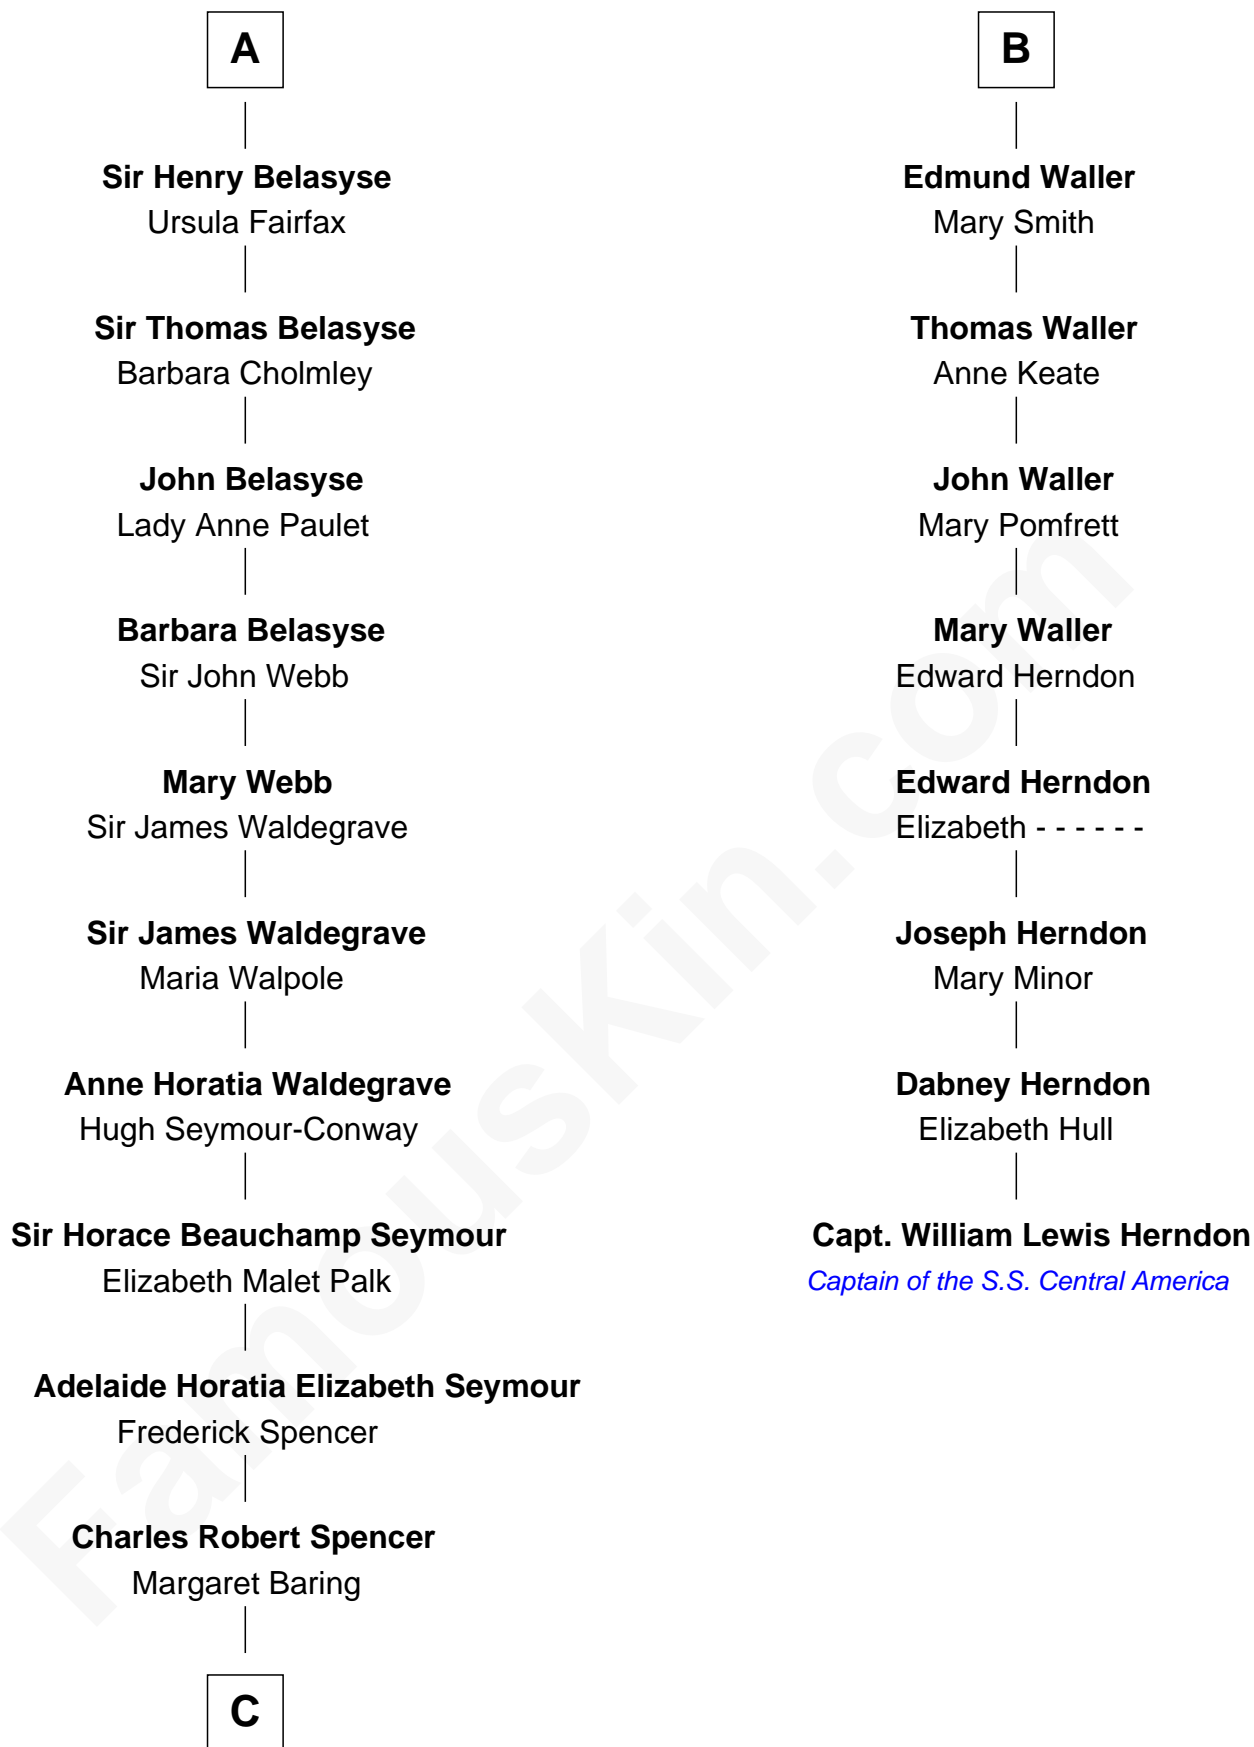

FamousKin.com
Relationship Chart of
Prince William
Prince of Wales

14th cousin 6 times removed of

Capt. William Lewis Herndon
Captain of the ill fated S.S. Central America

Sir Nicholas Harington
 Isabel English

C

Albert Edward John Spencer

Cynthia Elinor Beatrix Hamilton

Edward John Spencer

Frances Ruth Burke Roche

Princess Diana Frances Spencer

Charles III, King of the United Kingdom

Prince William