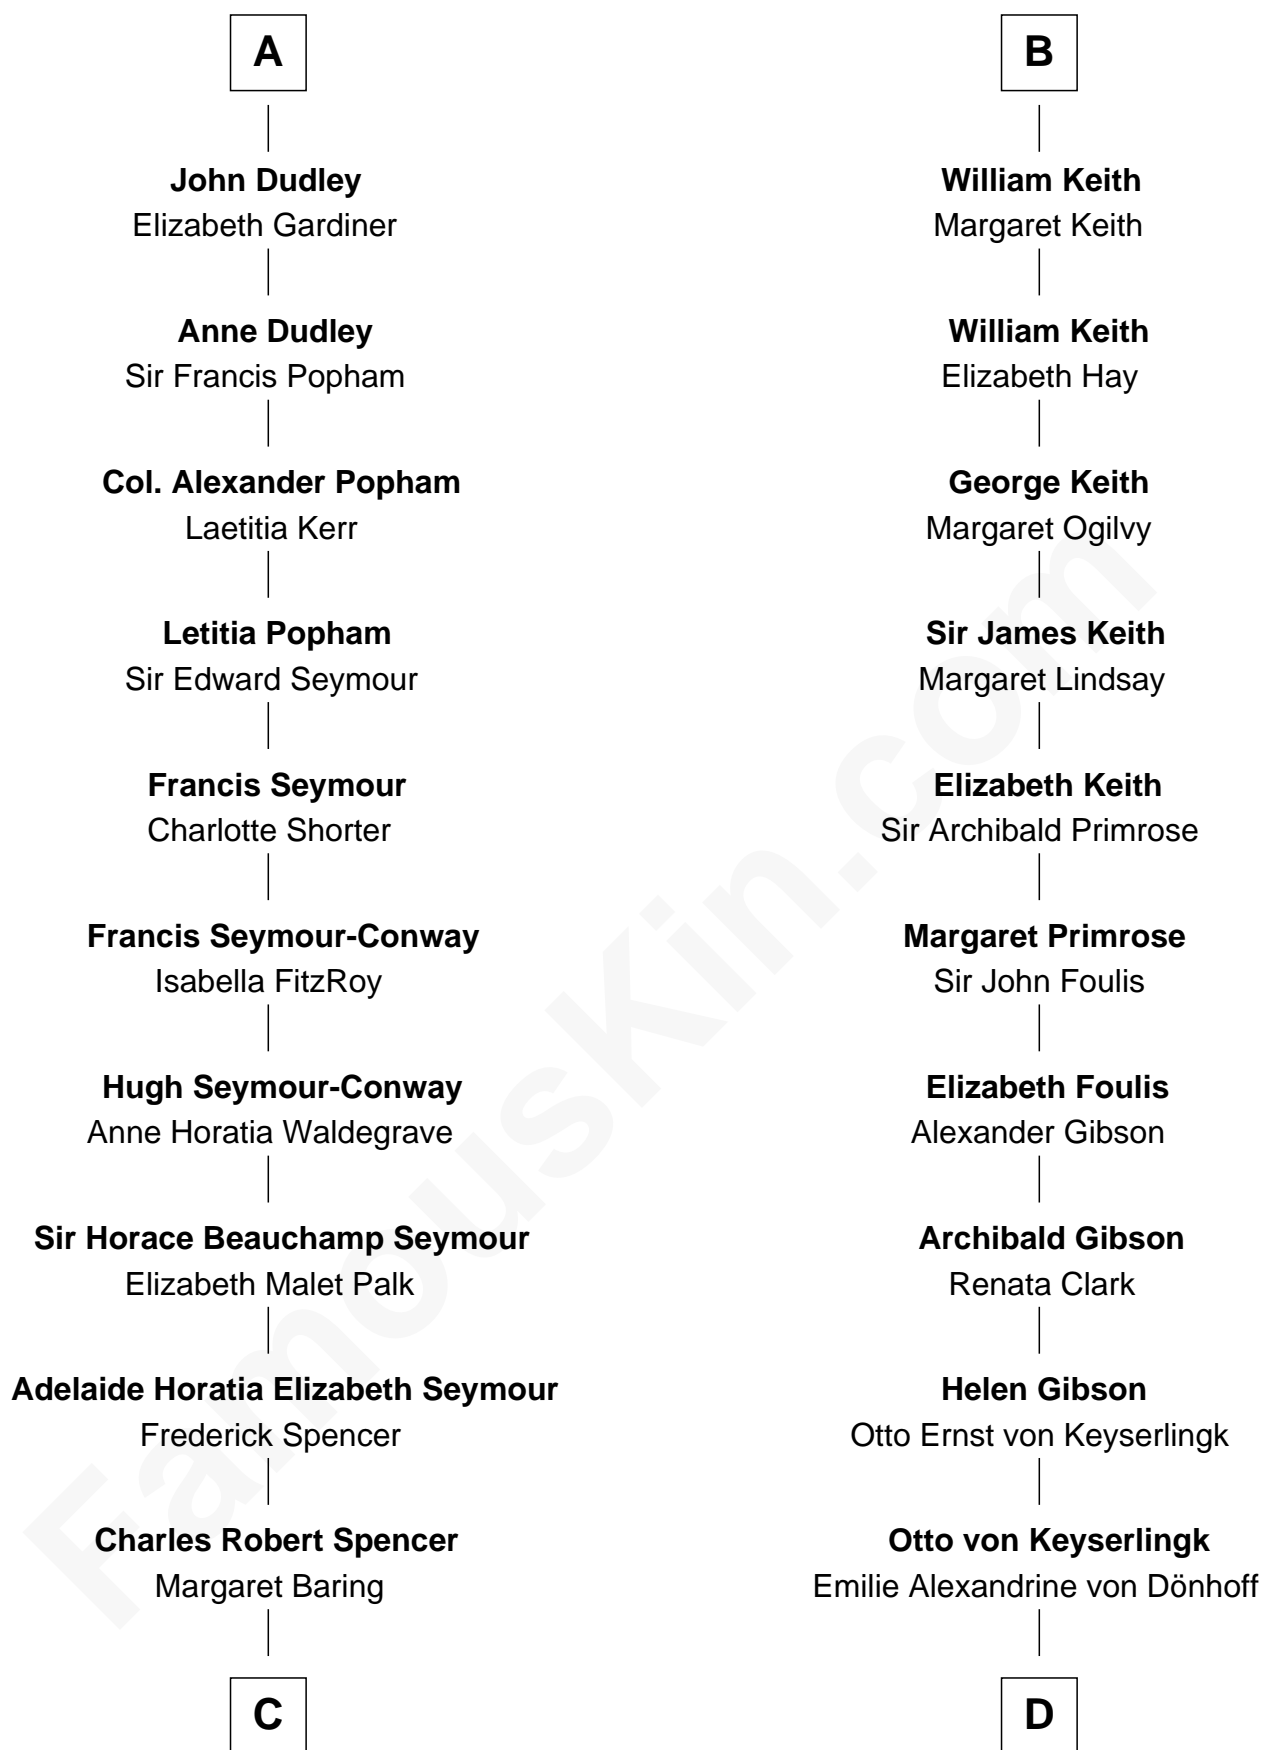

FamousKin.com Relationship Chart of

Prince William

Prince of Wales

20th cousin 1 time removed of

Wernher von Braun

Rocket Scientist

Henry Plantagenet

Maud de Chaworth

Richard Fitzalan

Alice Fitzalan

Sir Thomas de Holand

Margaret de Holand

Sir John Beaufort

Joan Beaufort

James I, King of Scotland

Annabella Stewart

Sir George Gordon

Elizabeth Gordon

William Keith

Robert Keith

Elizabeth Douglas

B

C

Albert Edward John Spencer
Cynthia Elinor Beatrix Hamilton

Edward John Spencer
Frances Ruth Burke Roche

Princess Diana Frances Spencer
Charles III, King of the United Kingdom

Prince William
Prince of Wales

D

Friederike von Keyserlingk
Gustav von Below

Karl Emil Gustav von Below
Eleonore Melitta Behrend