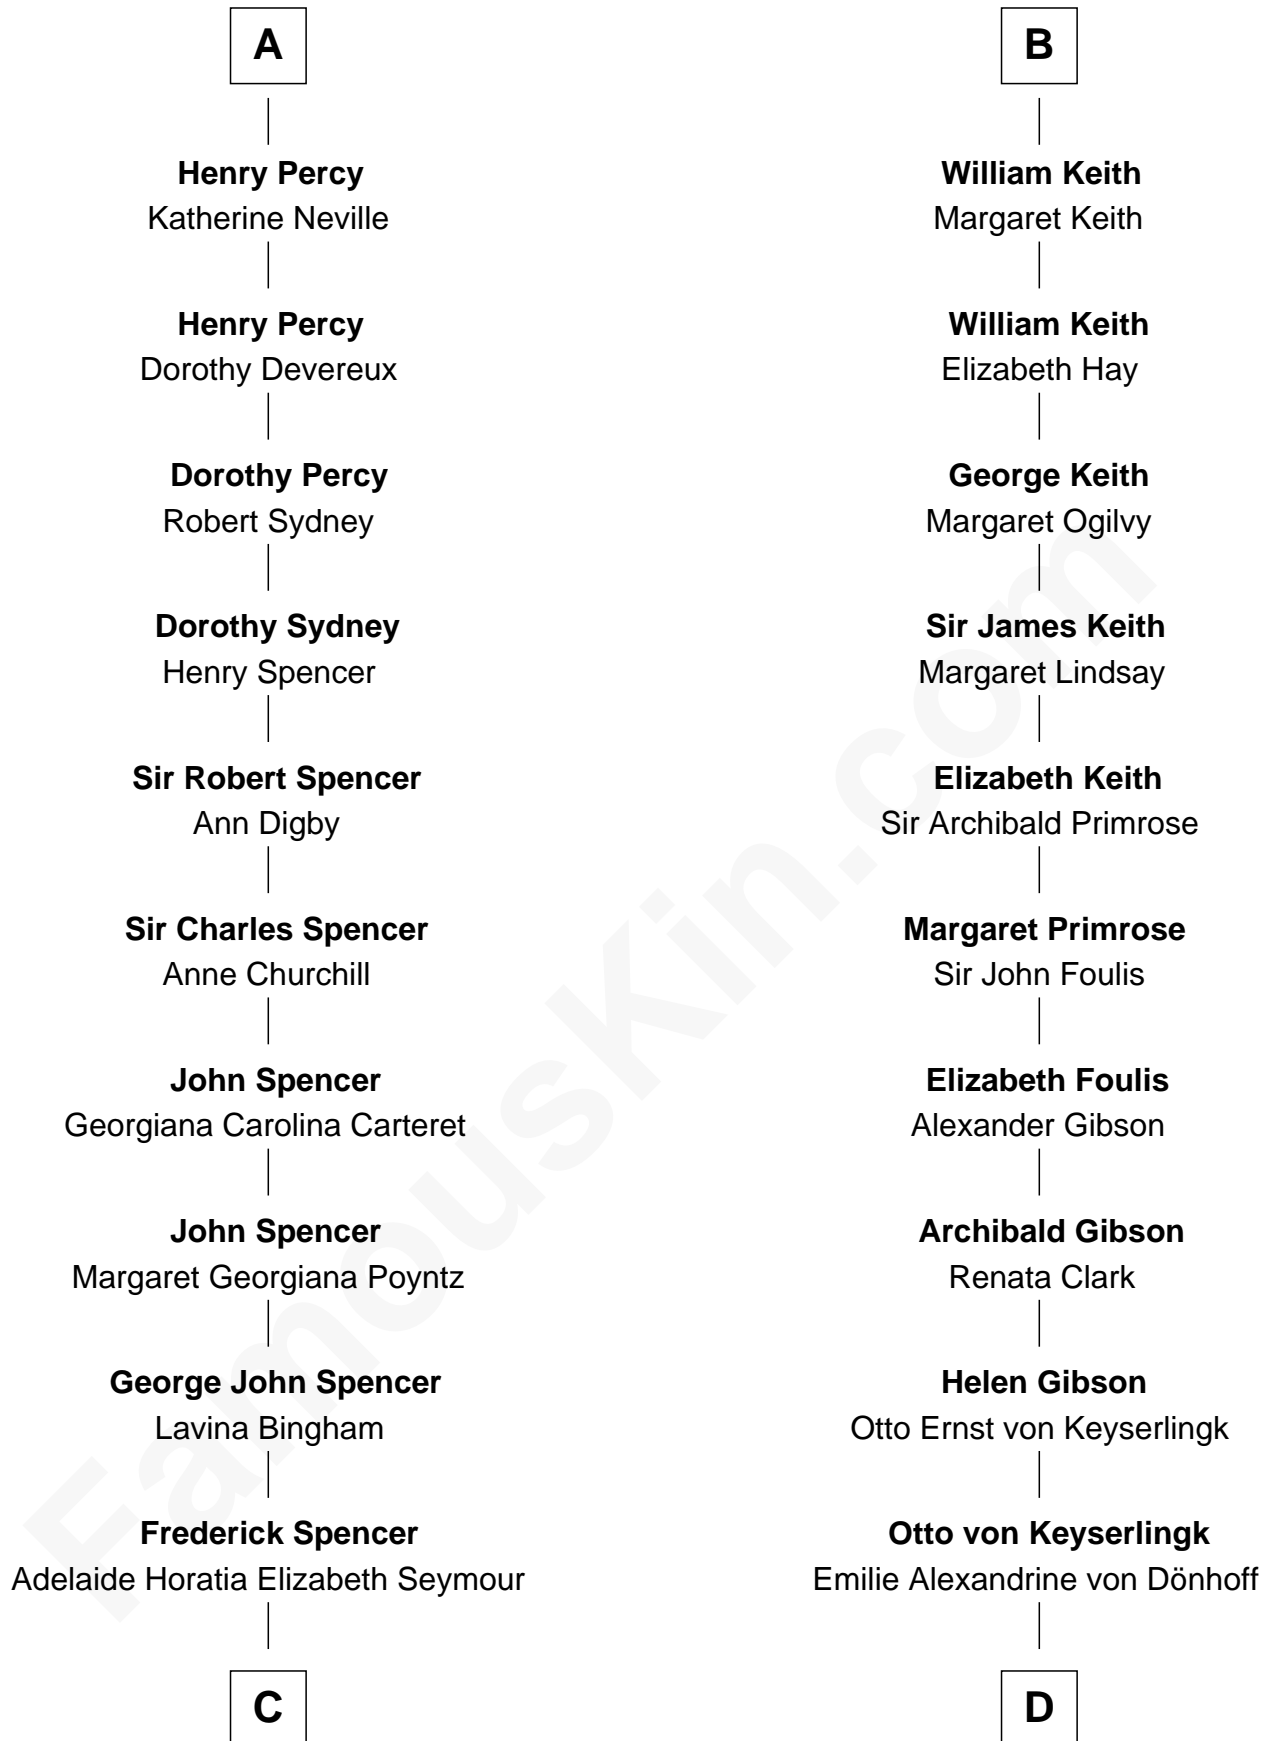

# FamousKin.com Relationship Chart of

**Prince William**

*Prince of Wales*

21st cousin of

**Wernher von Braun**

*Rocket Scientist*

**Sir Robert de Holland**

Maude la Zouche

**C**

**Charles Robert Spencer**

Margaret Baring

**Albert Edward John Spencer**

Cynthia Elinor Beatrix Hamilton

**Edward John Spencer**

Frances Ruth Burke Roche

**Princess Diana Frances Spencer**

Charles III, King of the United Kingdom

**Prince William**

*Prince of Wales*

**D**

**Friederike von Keyserlingk**

Gustav von Below

**Karl Emil Gustav von Below**

Eleonore Melitta Behrend