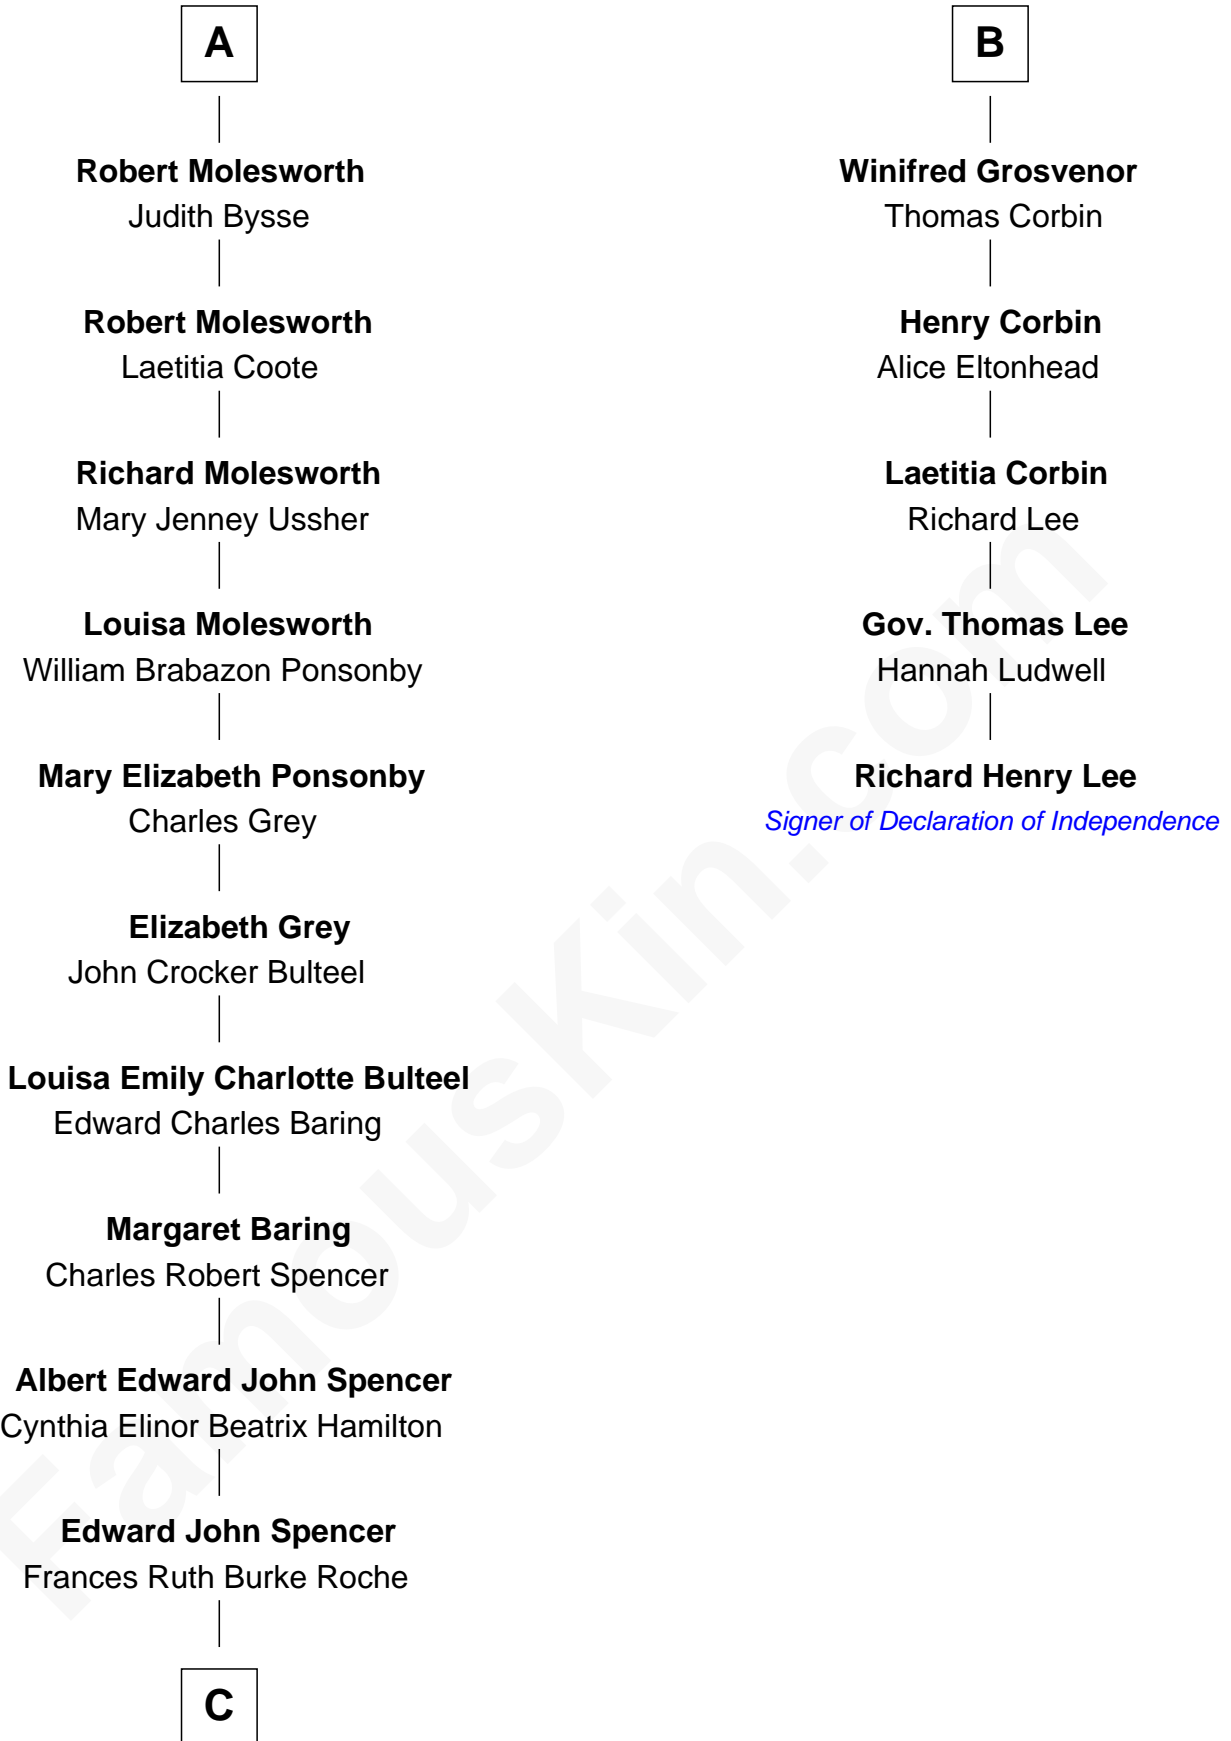

## Relationship Chart of

### Prince William

*Prince of Wales*

11th cousin 7 times removed of

**Richard Henry Lee**  
*Signer of the Declaration of Independence*

**C**

**Princess Diana Frances Spencer**  
Charles III, King of the United Kingdom

**Prince William**  
*Prince of Wales*

FamousKin.com