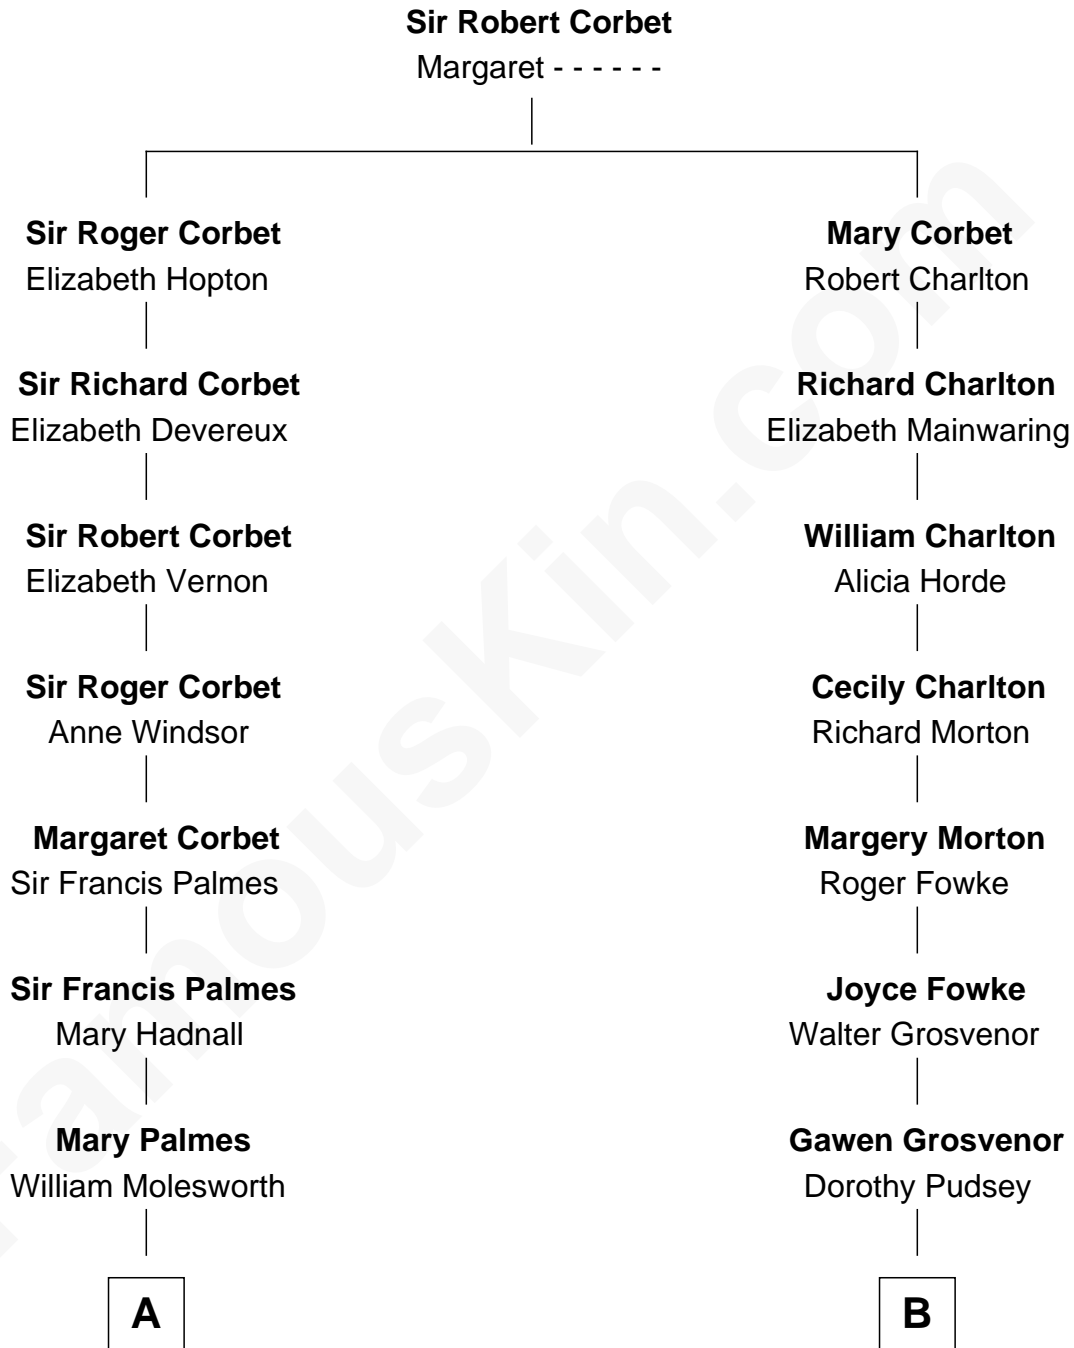

## Relationship Chart of

### Prince William

*Prince of Wales*

11th cousin 7 times removed of

**Richard Henry Lee**  
*Signer of the Declaration of Independence*

**C**

**Princess Diana Frances Spencer**  
Charles III, King of the United Kingdom

**Prince William**  
*Prince of Wales*

FamousKin.com