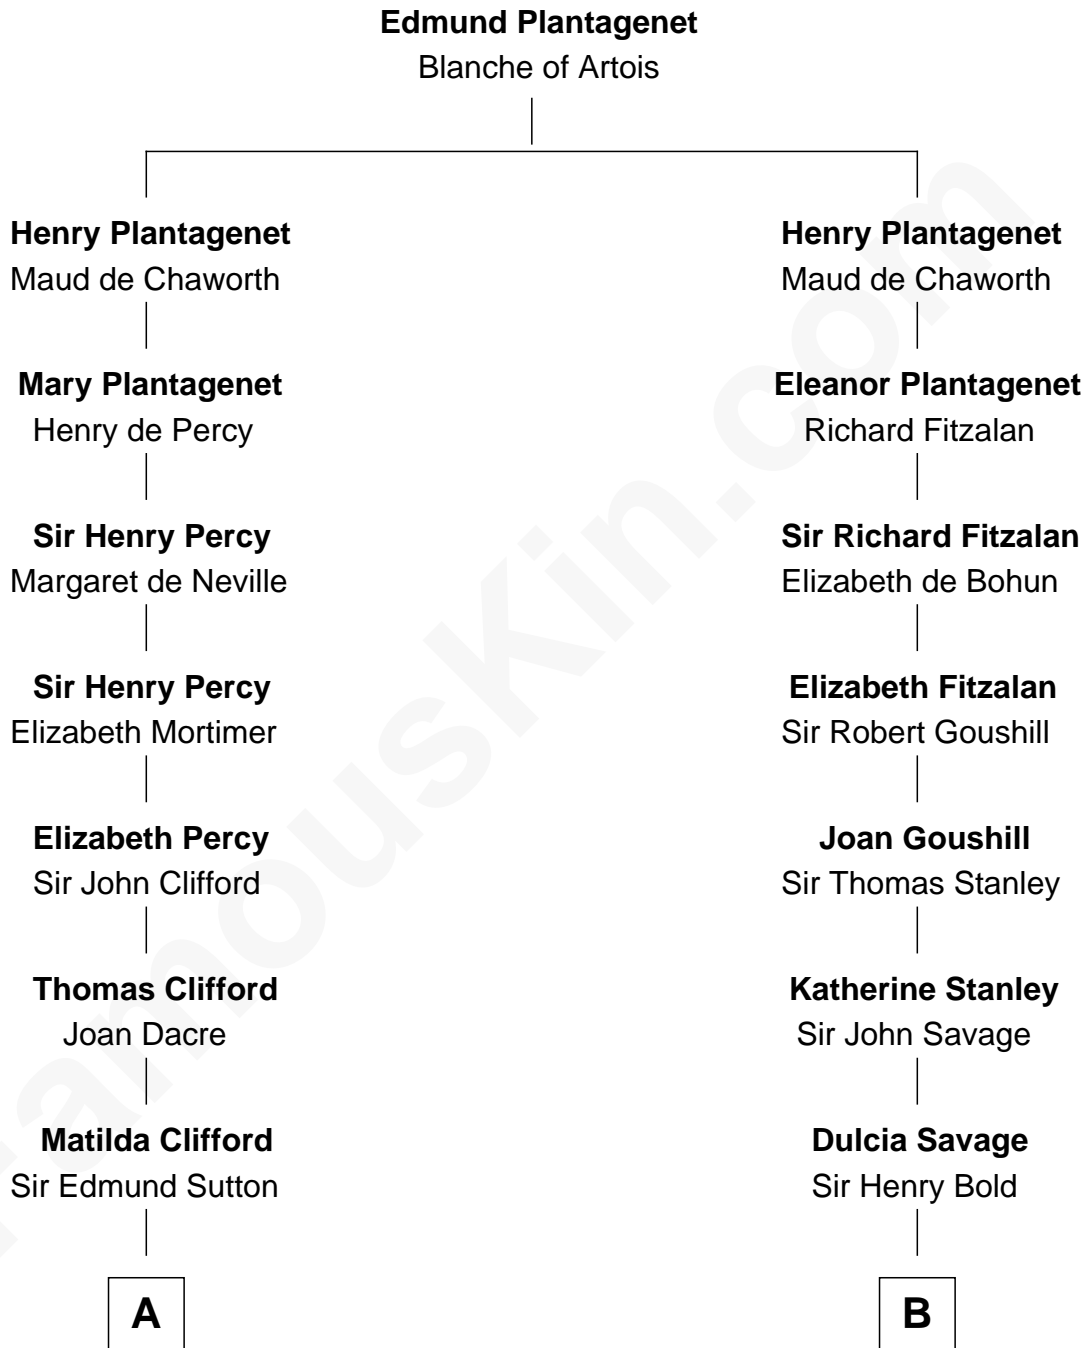

FamousKin.com

Relationship Chart of

Prince William

Prince of Wales

14th cousin 7 times removed of

Richard Henry Lee
Signer of the Declaration of Independence

C

—
Charles Robert Spencer

Margaret Baring

—
Albert Edward John Spencer

Cynthia Elinor Beatrix Hamilton

—
Edward John Spencer

Frances Ruth Burke Roche

—
Princess Diana Frances Spencer

Charles III, King of the United Kingdom

—
Prince William