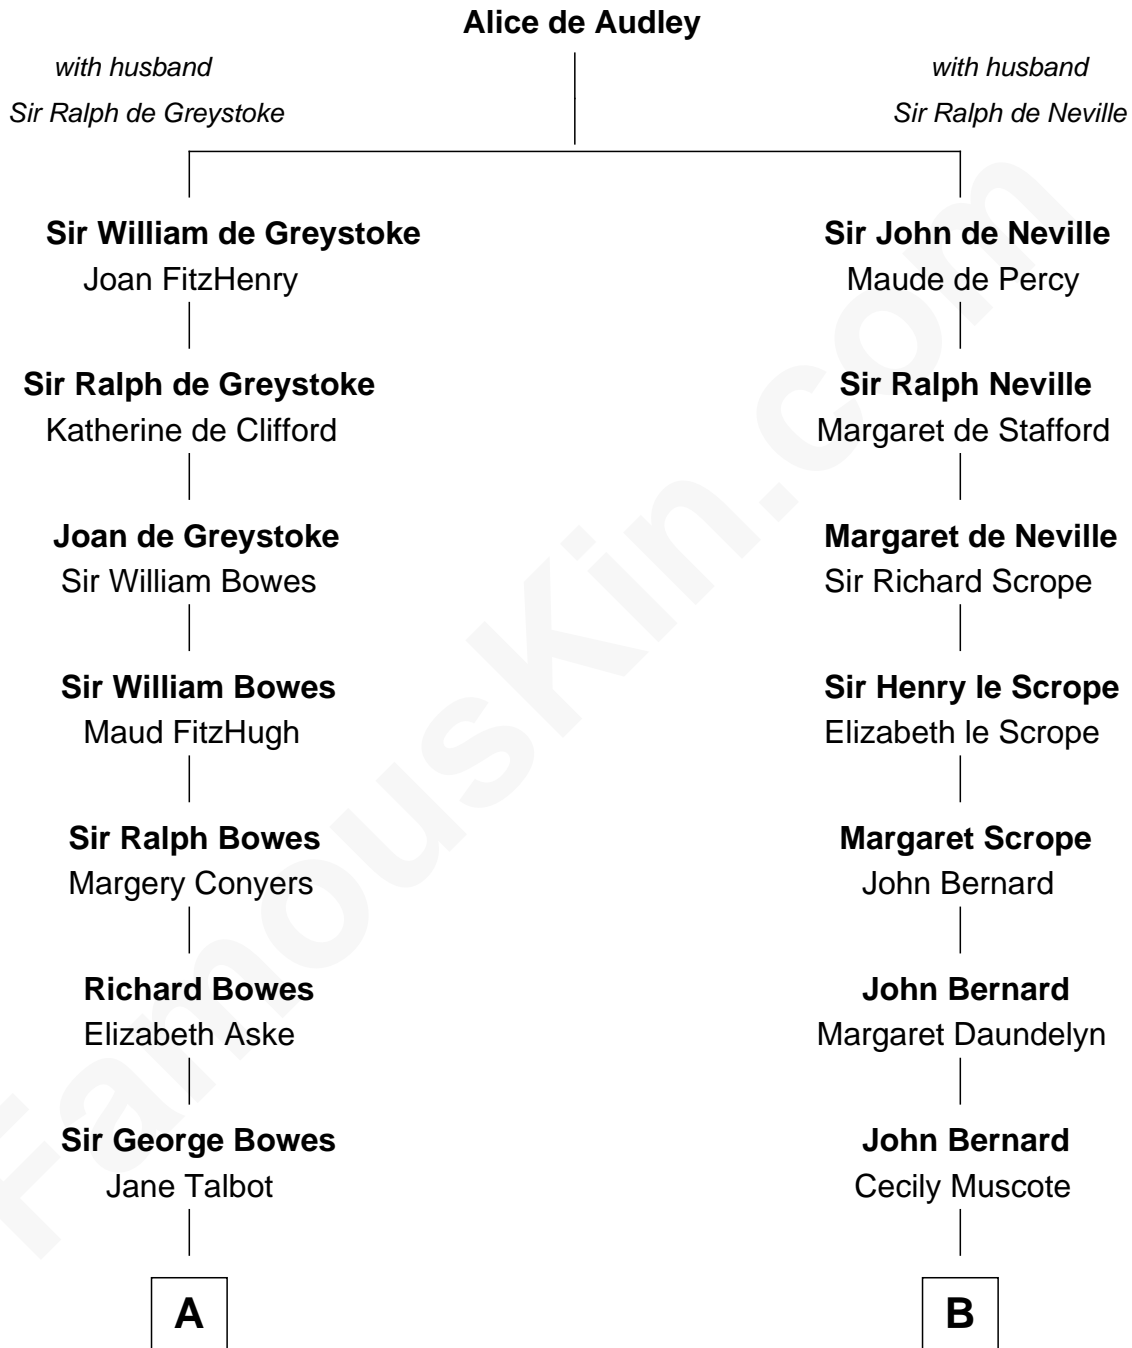

FamousKin.com

Relationship Chart of

Prince William

Prince of Wales

13th cousin 6 times removed of

Richard Henry Lee
Signer of the Declaration of Independence

C

Elizabeth II, Queen of the United Kingdom

Prince Philip of Edinburgh

Charles III, King of the United Kingdom

Princess Diana Frances Spencer

Prince William

Prince of Wales

FamousKin.com