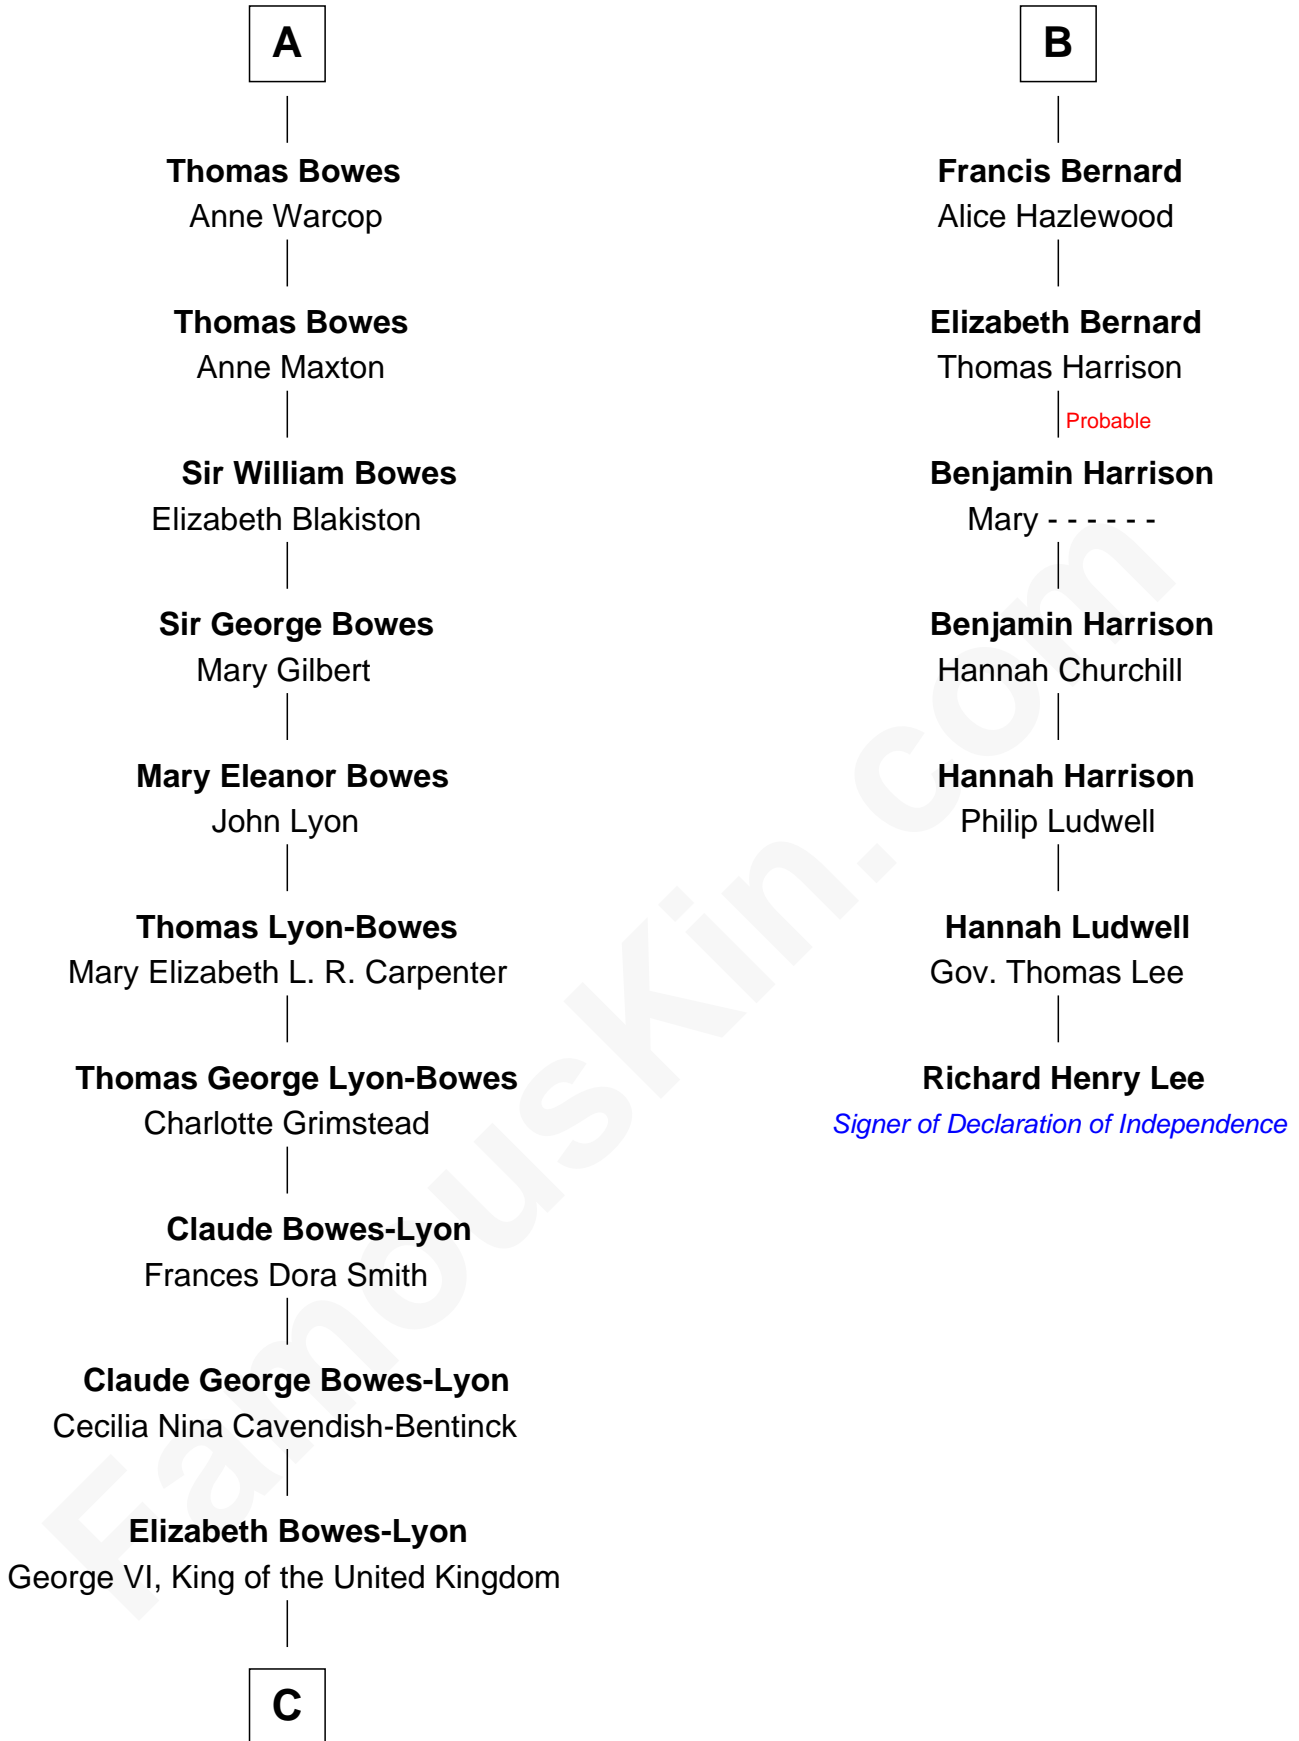

FamousKin.com

Relationship Chart of

Prince William

Prince of Wales

13th cousin 6 times removed of

Richard Henry Lee
Signer of the Declaration of Independence

C

Elizabeth II, Queen of the United Kingdom

Prince Philip of Edinburgh

Charles III, King of the United Kingdom

Princess Diana Frances Spencer

Prince William

Prince of Wales

FamousKin.com