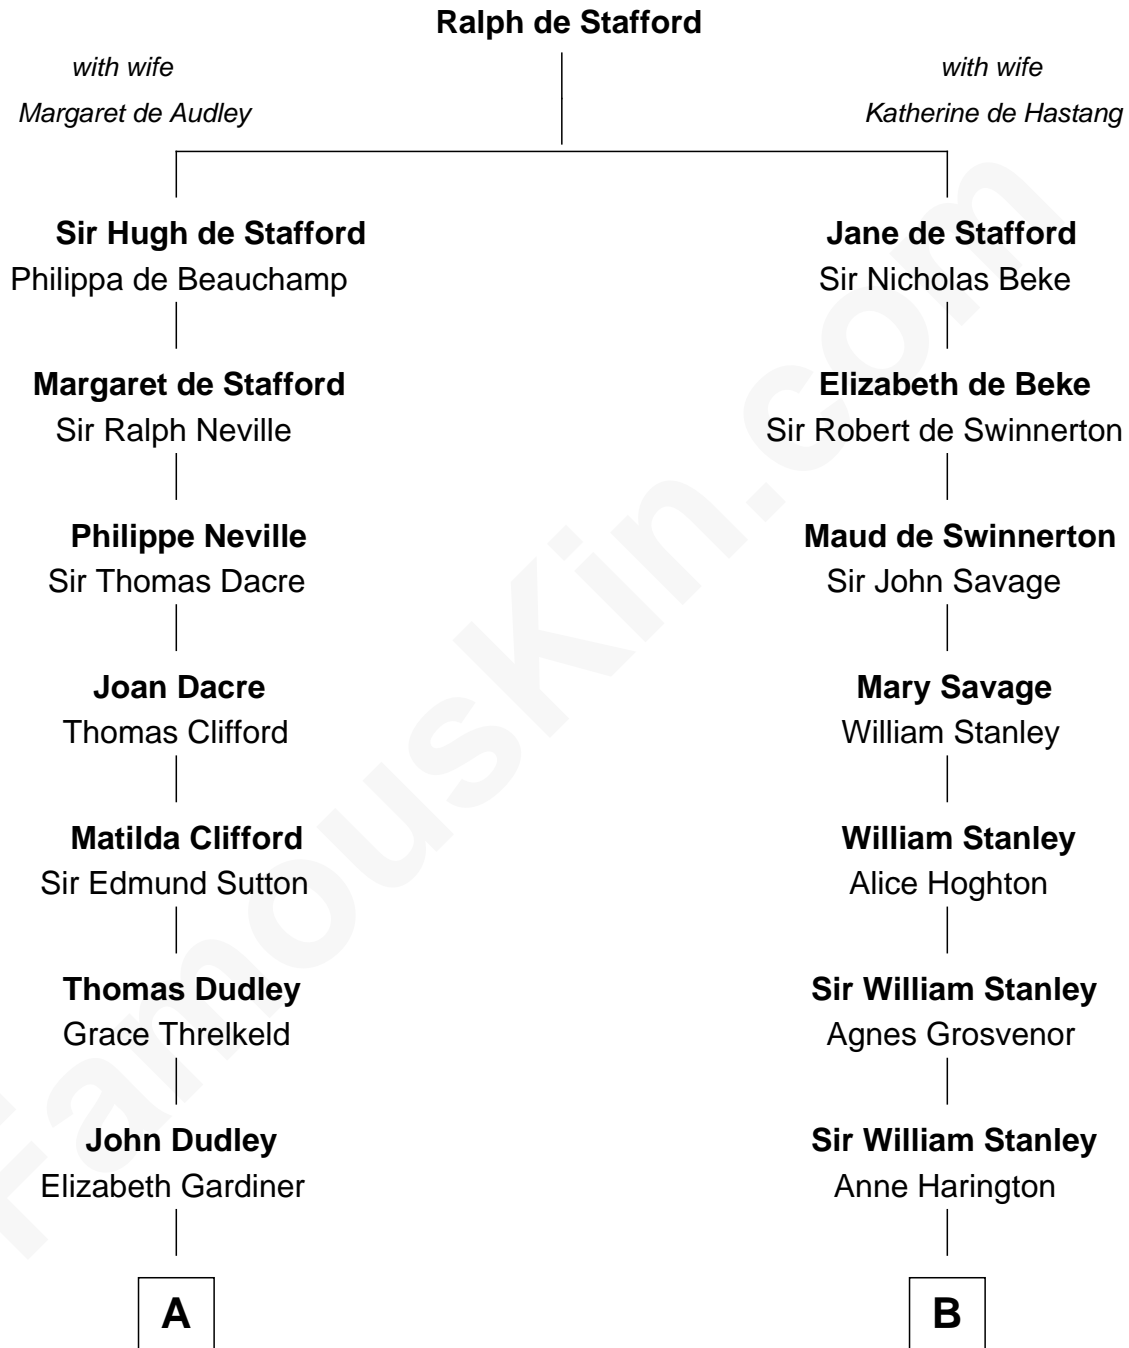

**FamousKin.com**  
**Relationship Chart of**  
**Prince William**  
*Prince of Wales*

13th cousin 6 times removed of

**Richard Henry Lee**  
*Signer of the Declaration of Independence*

**C**

—  
**Edward John Spencer**  
Frances Ruth Burke Roche

—  
**Princess Diana Frances Spencer**  
Charles III, King of the United Kingdom

—  
**Prince William**  
*Prince of Wales*

FamousKin.com

William photo by [InSapphoWeTrust](#) [\(CC BY-SA 2.0\)](#)