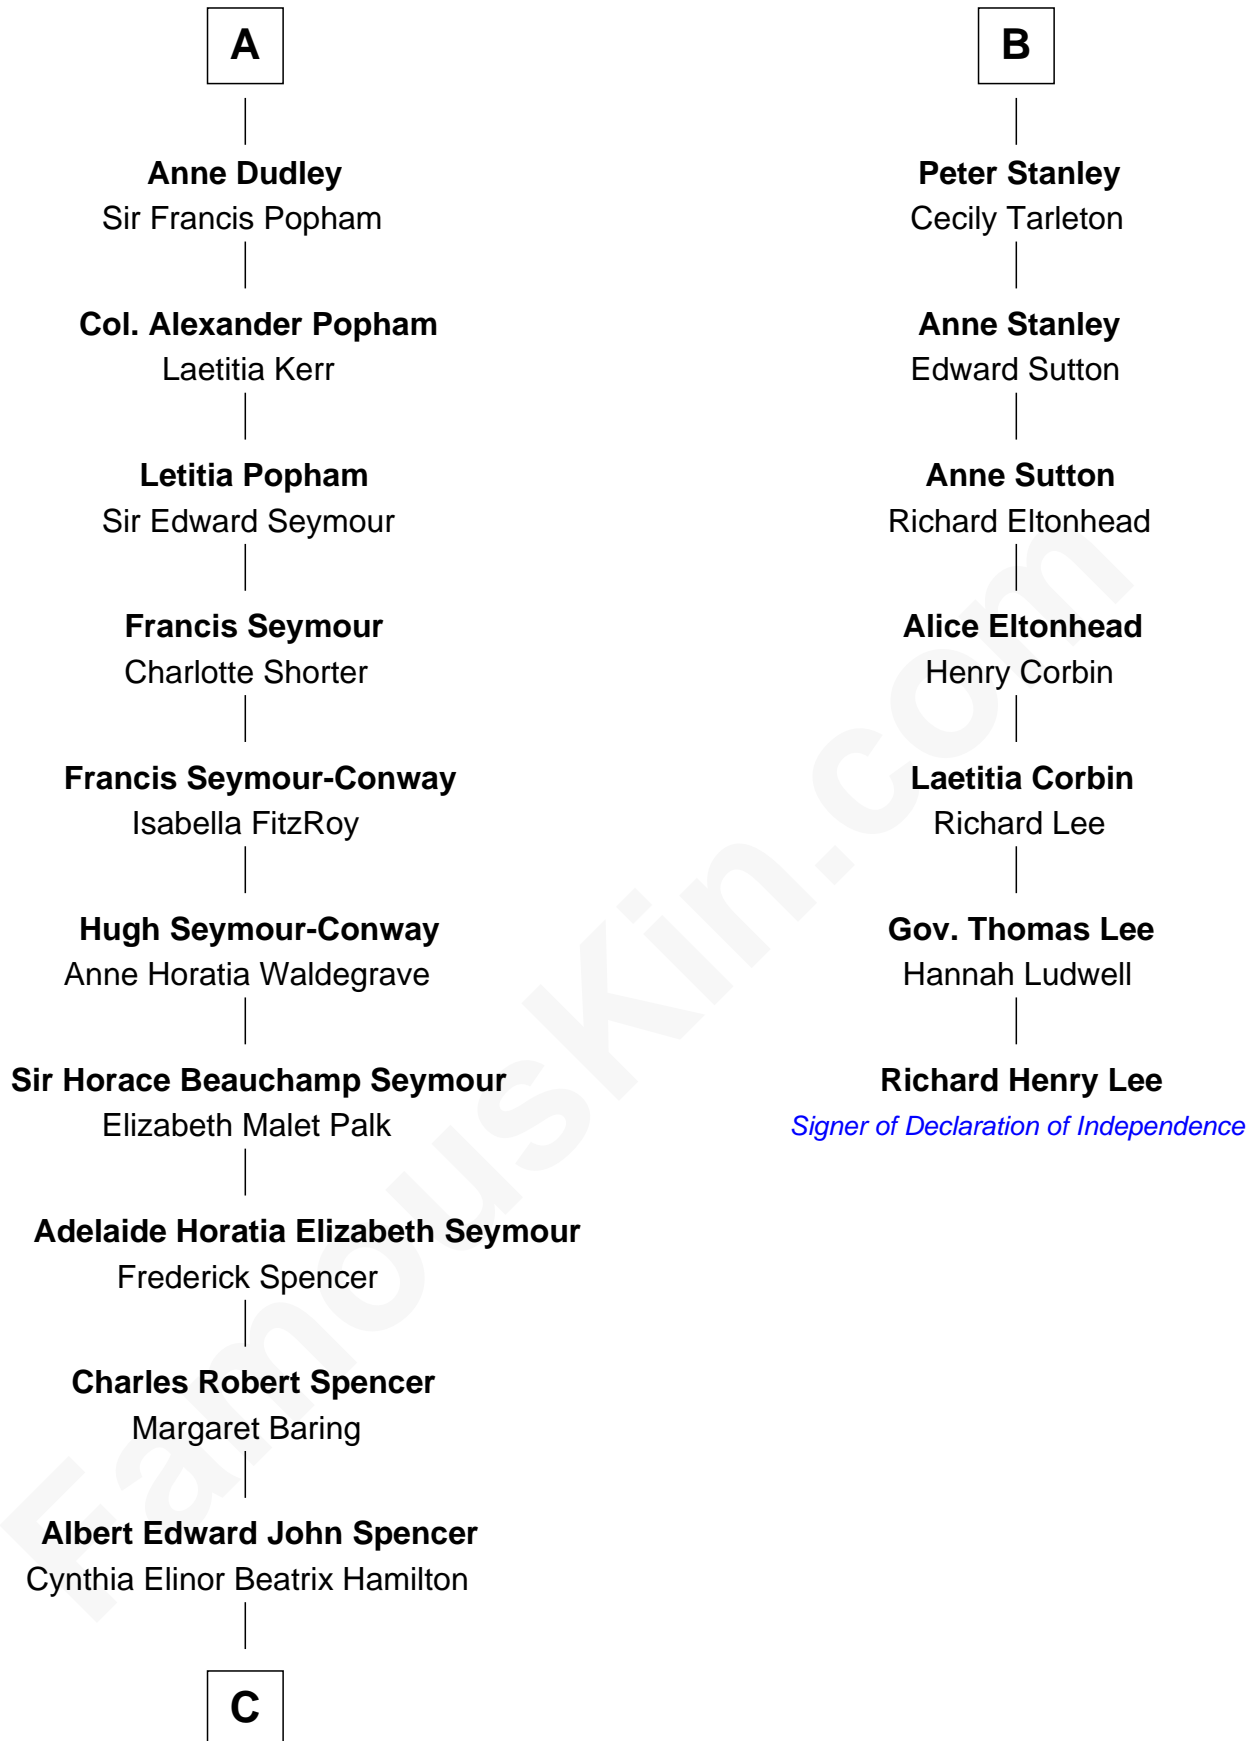

**FamousKin.com**  
**Relationship Chart of**  
**Prince William**  
*Prince of Wales*

13th cousin 6 times removed of

**Richard Henry Lee**  
*Signer of the Declaration of Independence*

**C**

—  
**Edward John Spencer**  
Frances Ruth Burke Roche

—  
**Princess Diana Frances Spencer**  
Charles III, King of the United Kingdom

—  
**Prince William**  
*Prince of Wales*

FamousKin.com

William photo by [InSapphoWeTrust](#) [\(CC BY-SA 2.0\)](#)