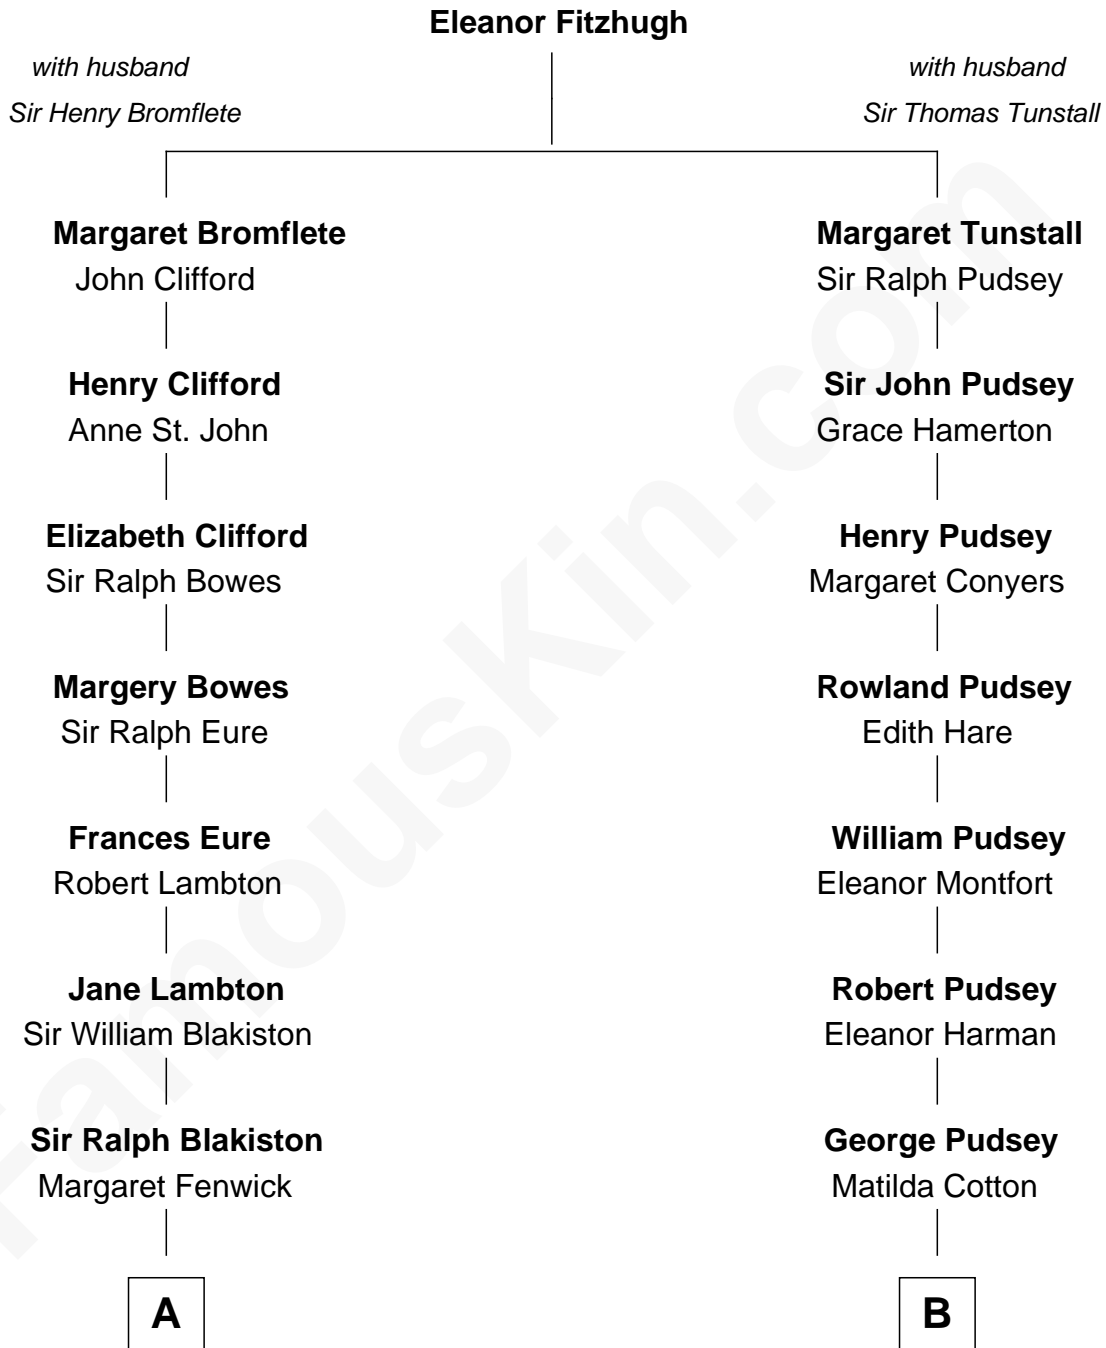

FamousKin.com

Relationship Chart of

Prince William

Prince of Wales

12th cousin 6 times removed of

Richard Henry Lee
Signer of the Declaration of Independence

A

Sir Francis Blakiston

Ann Bowes

Elizabeth Blakiston

Sir William Bowes

Sir George Bowes

Mary Gilbert

Mary Eleanor Bowes

John Lyon

Thomas Lyon-Bowes