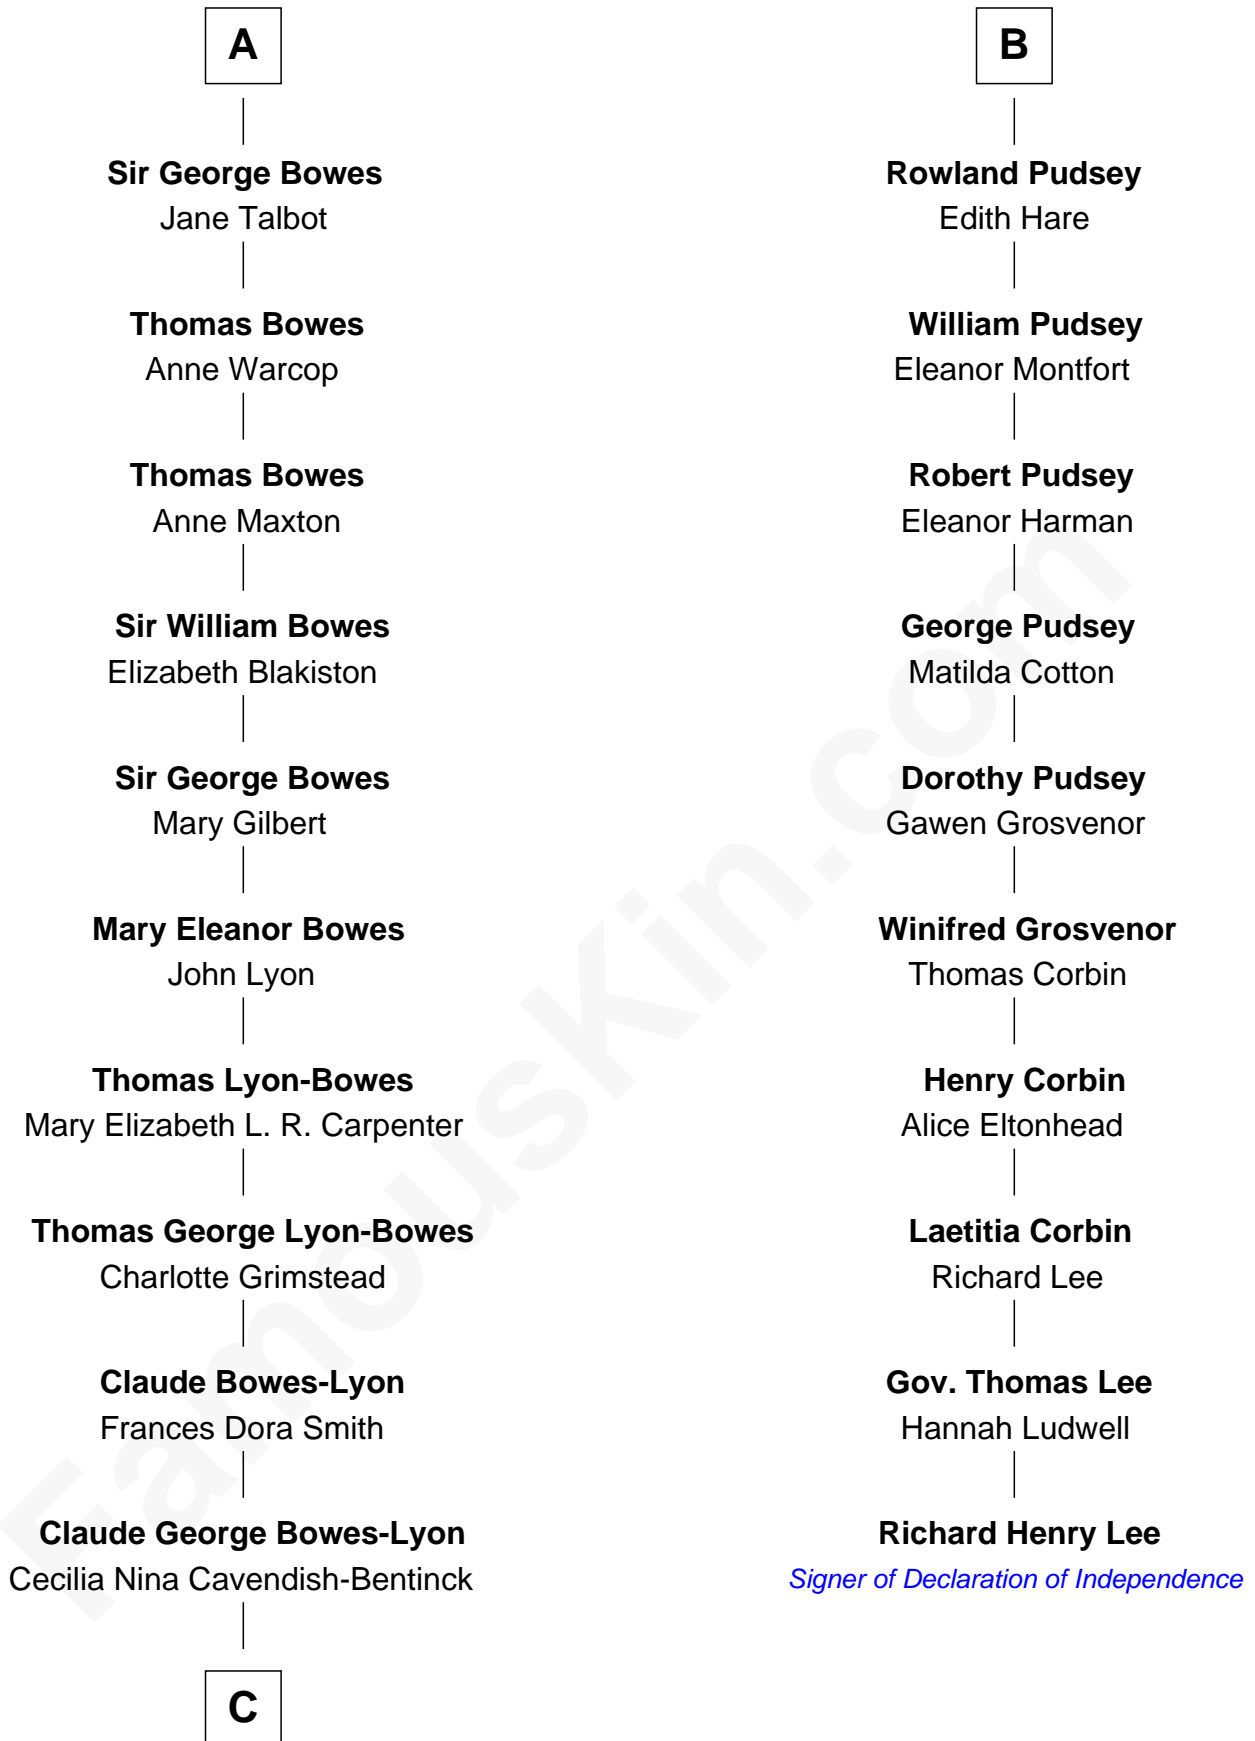

FamousKin.com
Relationship Chart of
Prince William
Prince of Wales

16th cousin 4 times removed of

Richard Henry Lee
Signer of the Declaration of Independence

Sir John Marmion
Maud de Furnival

C

Elizabeth Bowes-Lyon

George VI, King of the United Kingdom

Elizabeth II, Queen of the United Kingdom

Prince Philip of Edinburgh

Charles III, King of the United Kingdom

Princess Diana Frances Spencer

Prince William

Prince of Wales