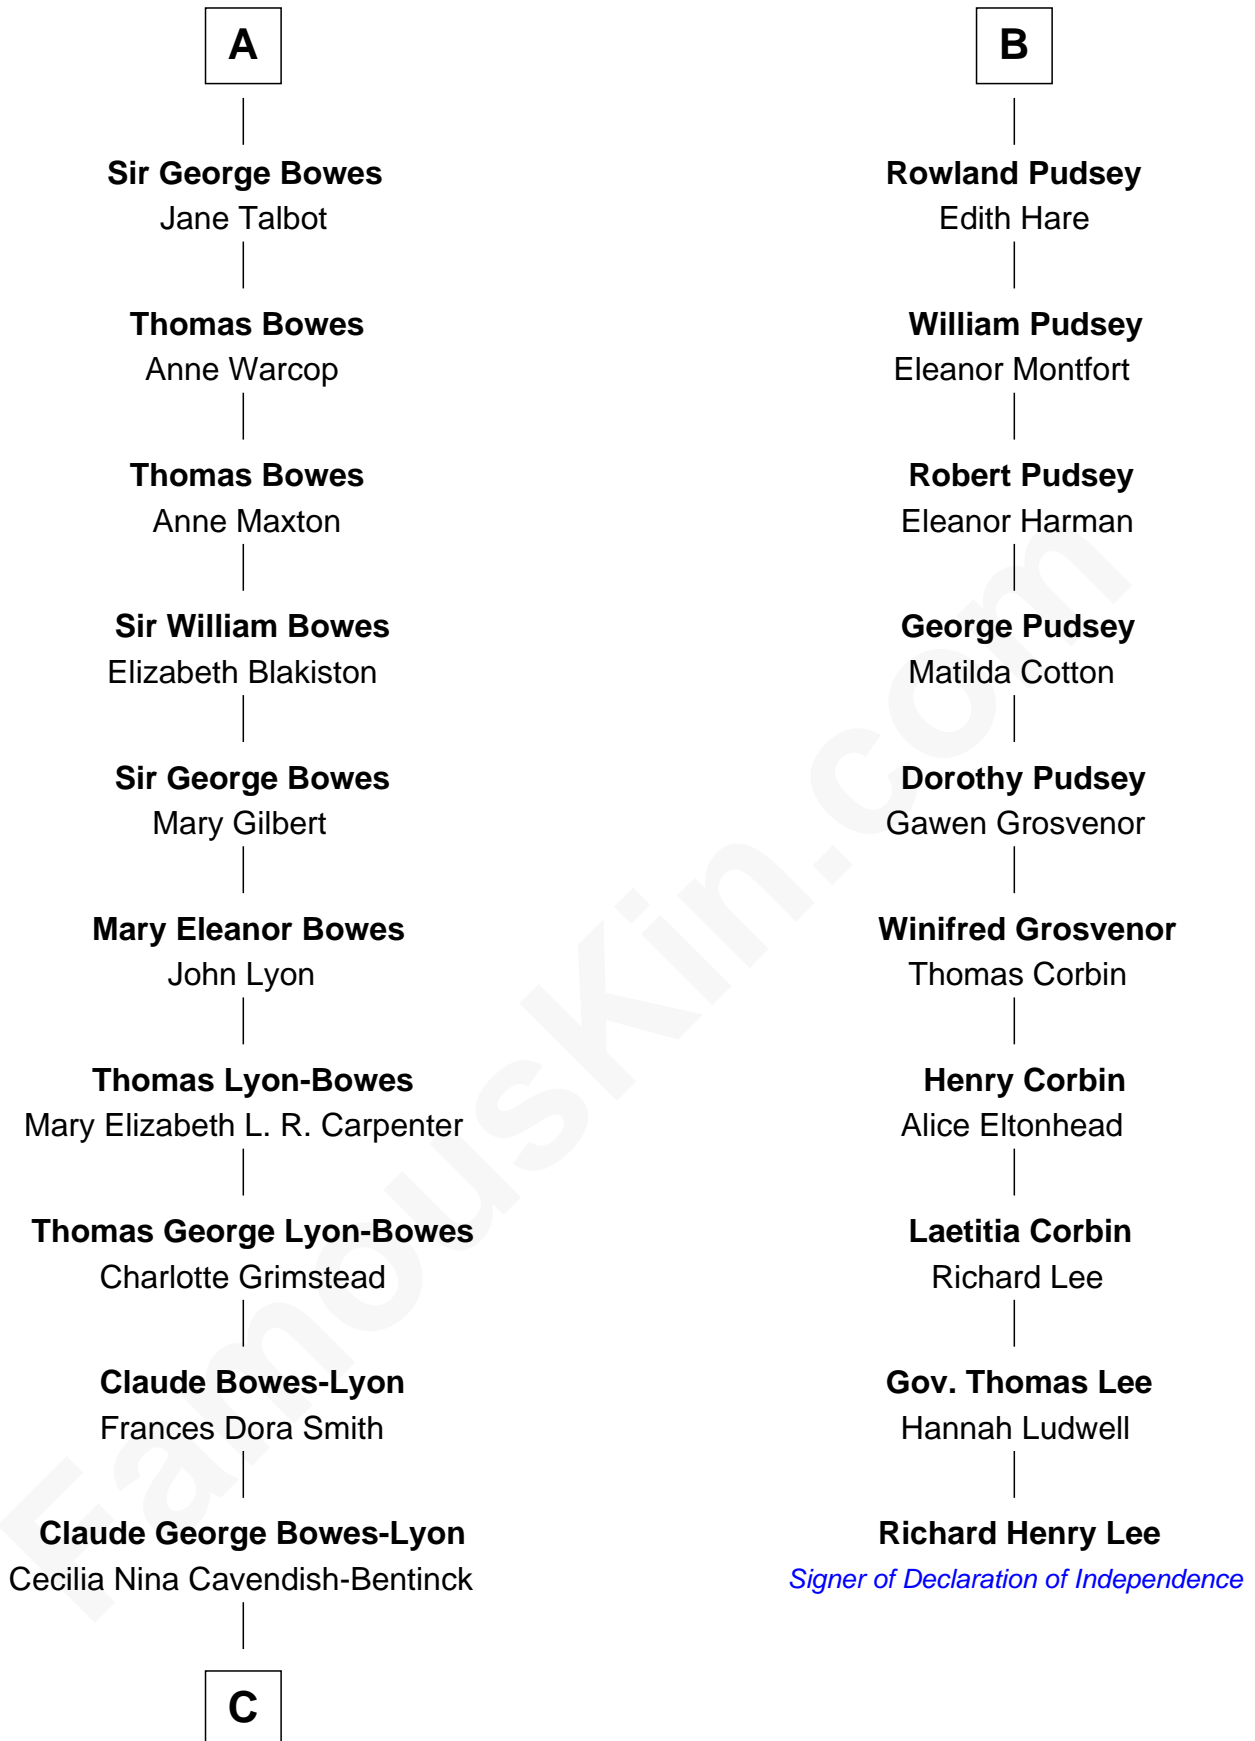

FamousKin.com
Relationship Chart of
Prince William
Prince of Wales

16th cousin 4 times removed of

Richard Henry Lee
Signer of the Declaration of Independence

C

Elizabeth Bowes-Lyon

George VI, King of the United Kingdom

Elizabeth II, Queen of the United Kingdom

Prince Philip of Edinburgh

Charles III, King of the United Kingdom

Princess Diana Frances Spencer

Prince William

Prince of Wales