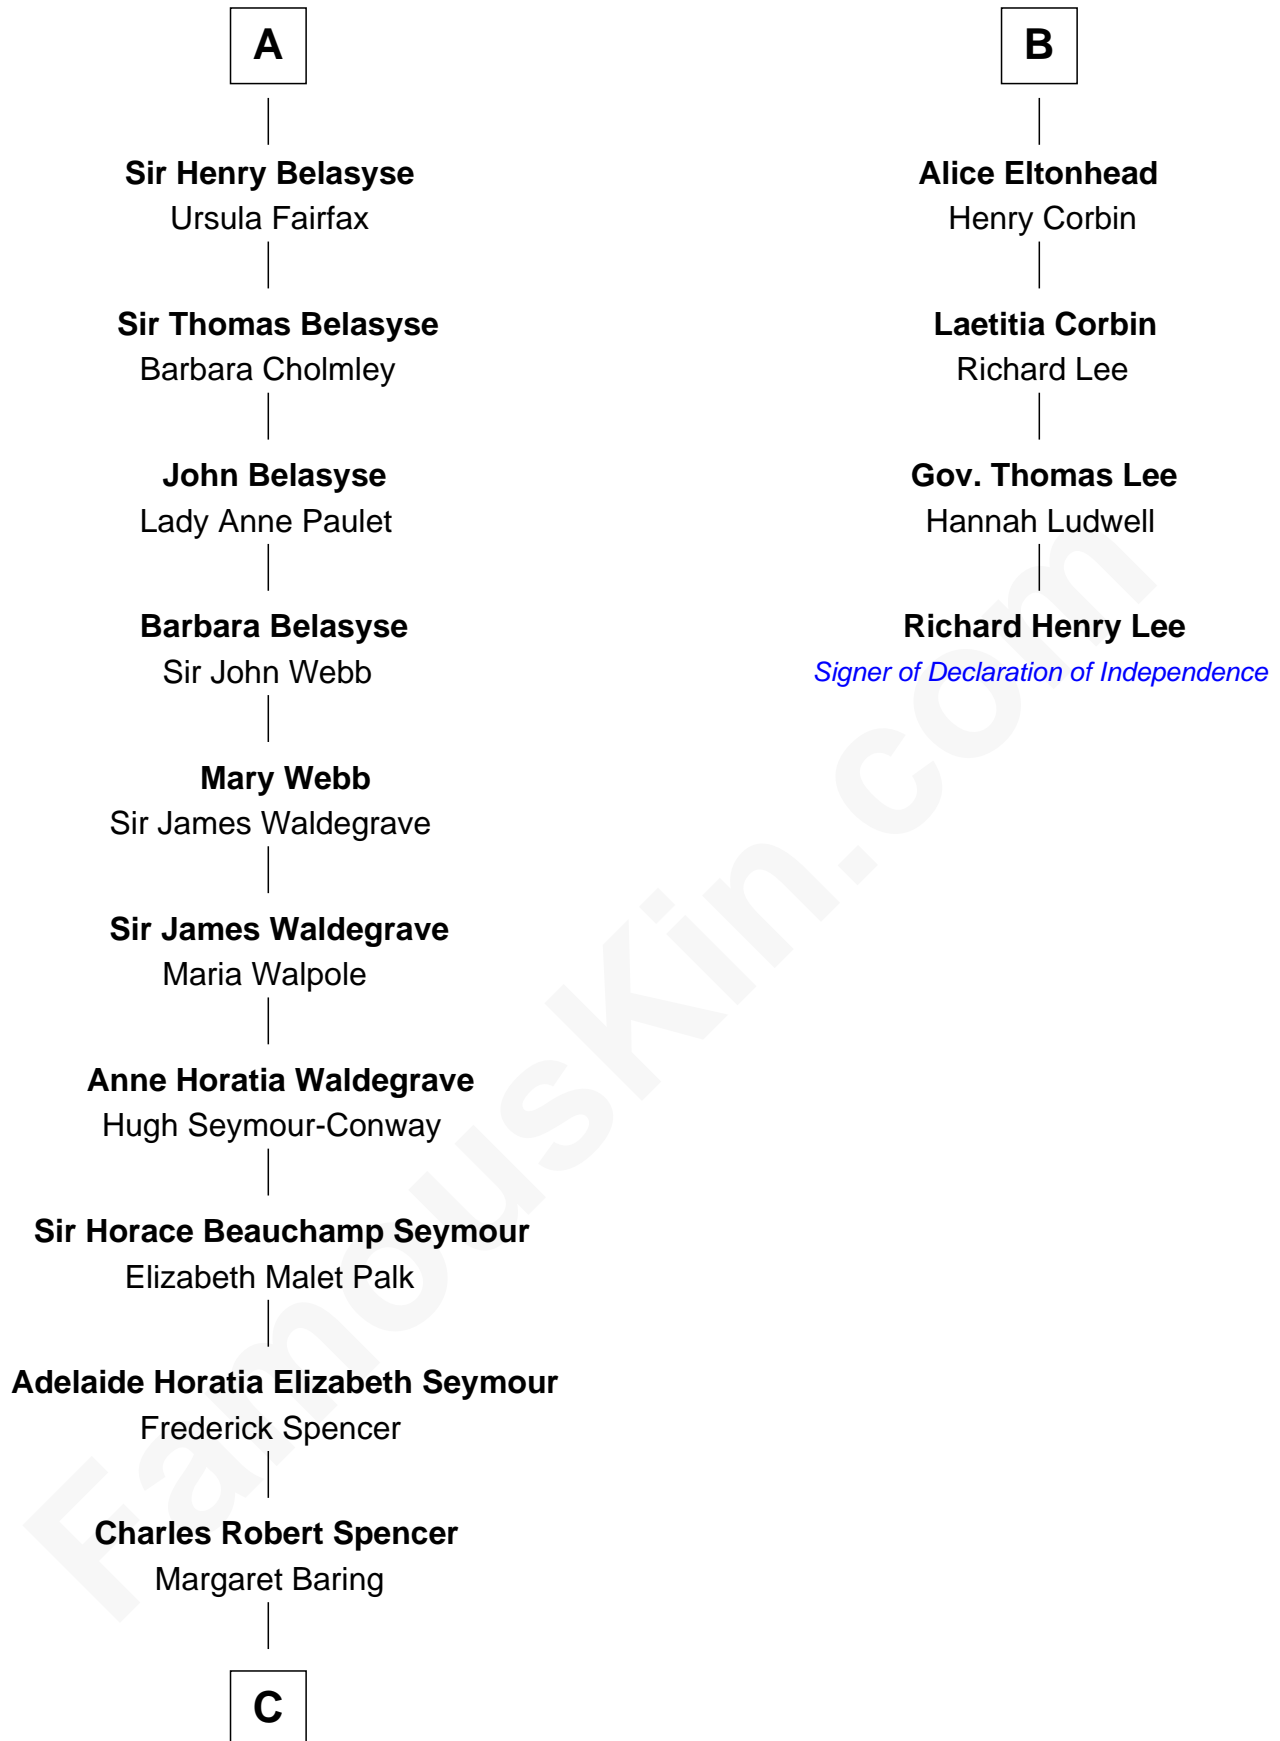

FamousKin.com
Relationship Chart of
Prince William
Prince of Wales

10th cousin 10 times removed of
Richard Henry Lee
Signer of the Declaration of Independence

C

—
Albert Edward John Spencer

Cynthia Elinor Beatrix Hamilton

—
Edward John Spencer

Frances Ruth Burke Roche

—
Princess Diana Frances Spencer

Charles III, King of the United Kingdom

—
Prince William

Prince of Wales

FamousKin.com