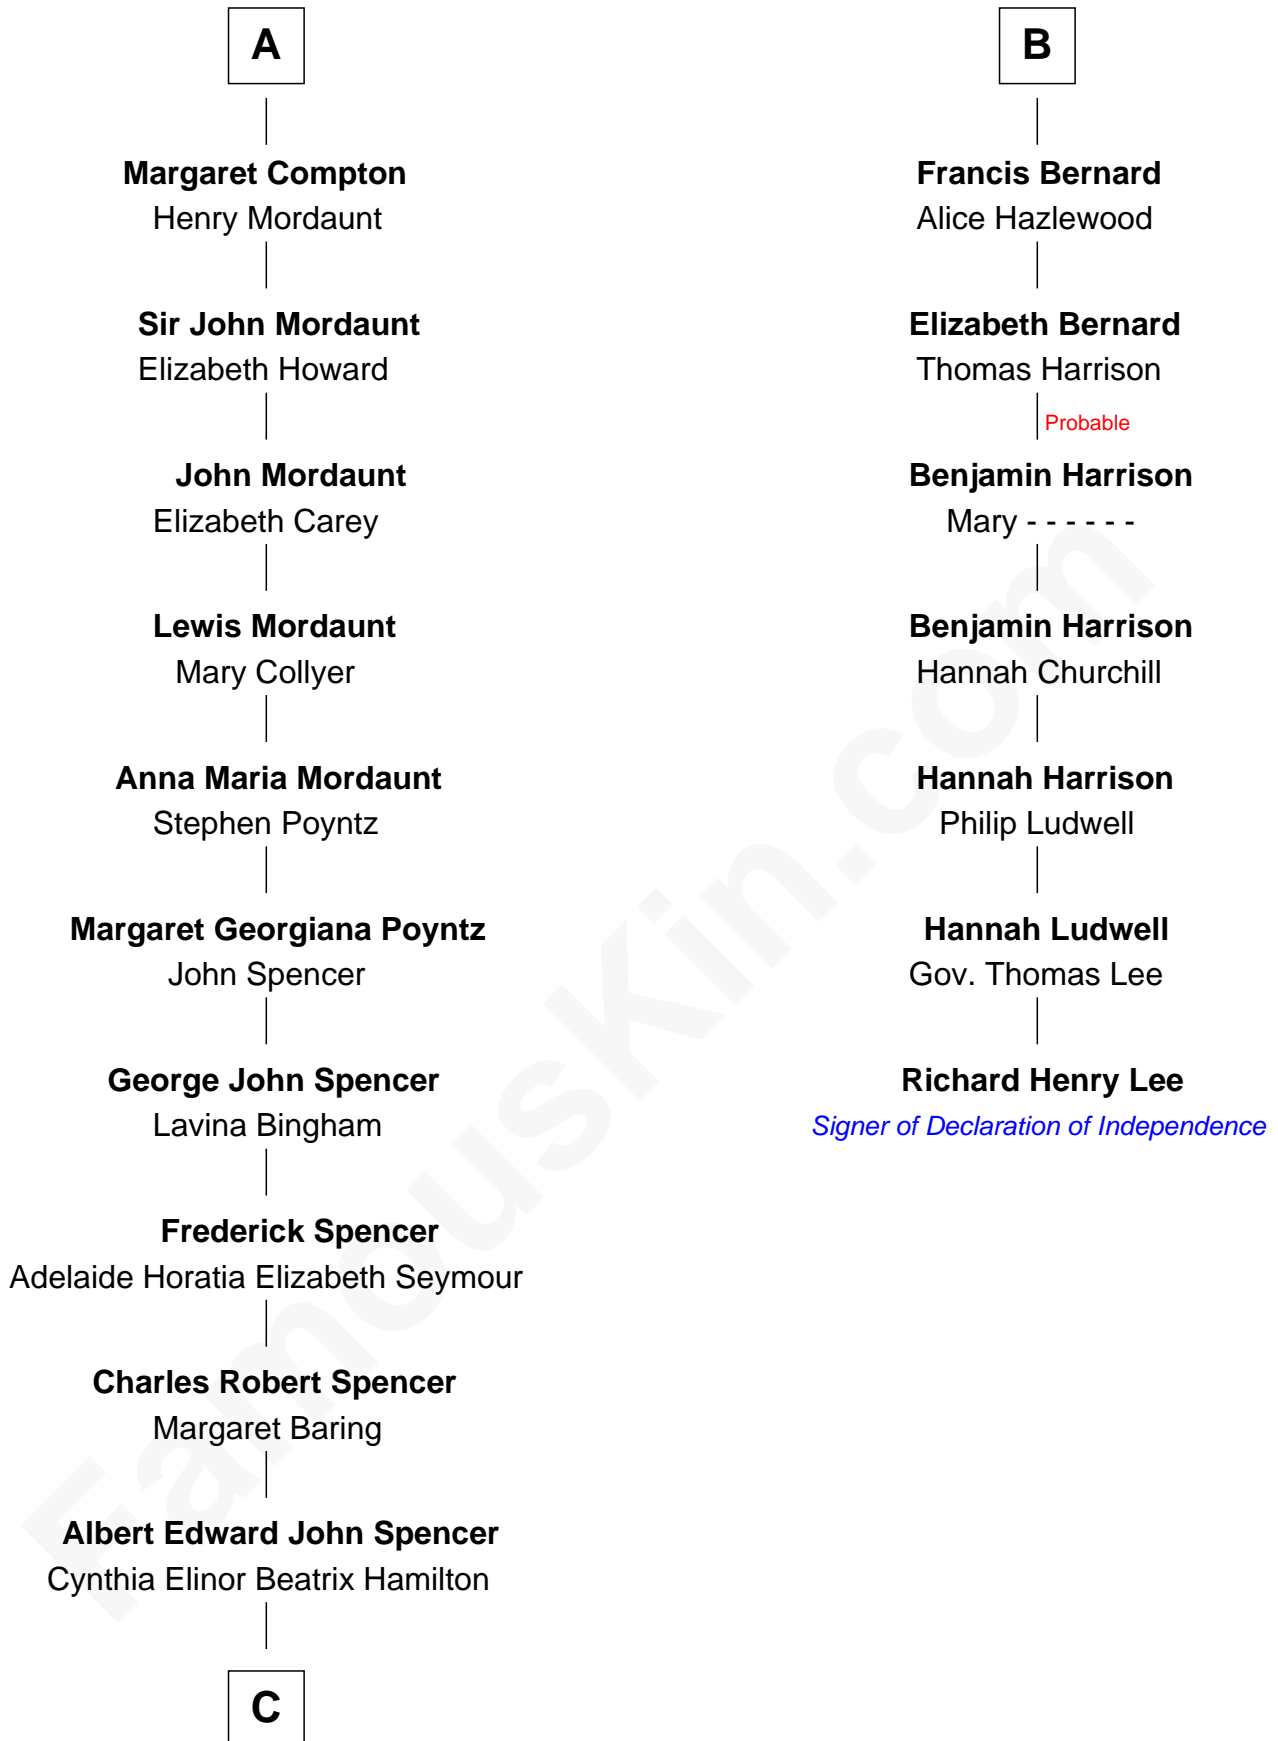

**FamousKin.com**  
**Relationship Chart of**  
**Prince William**  
*Prince of Wales*

**13th cousin 6 times removed of**  
**Richard Henry Lee**  
*Signer of the Declaration of Independence*

C

**Edward John Spencer**  
Frances Ruth Burke Roche

**Princess Diana Frances Spencer**  
Charles III, King of the United Kingdom

**Prince William**  
*Prince of Wales*

FamousKin.com