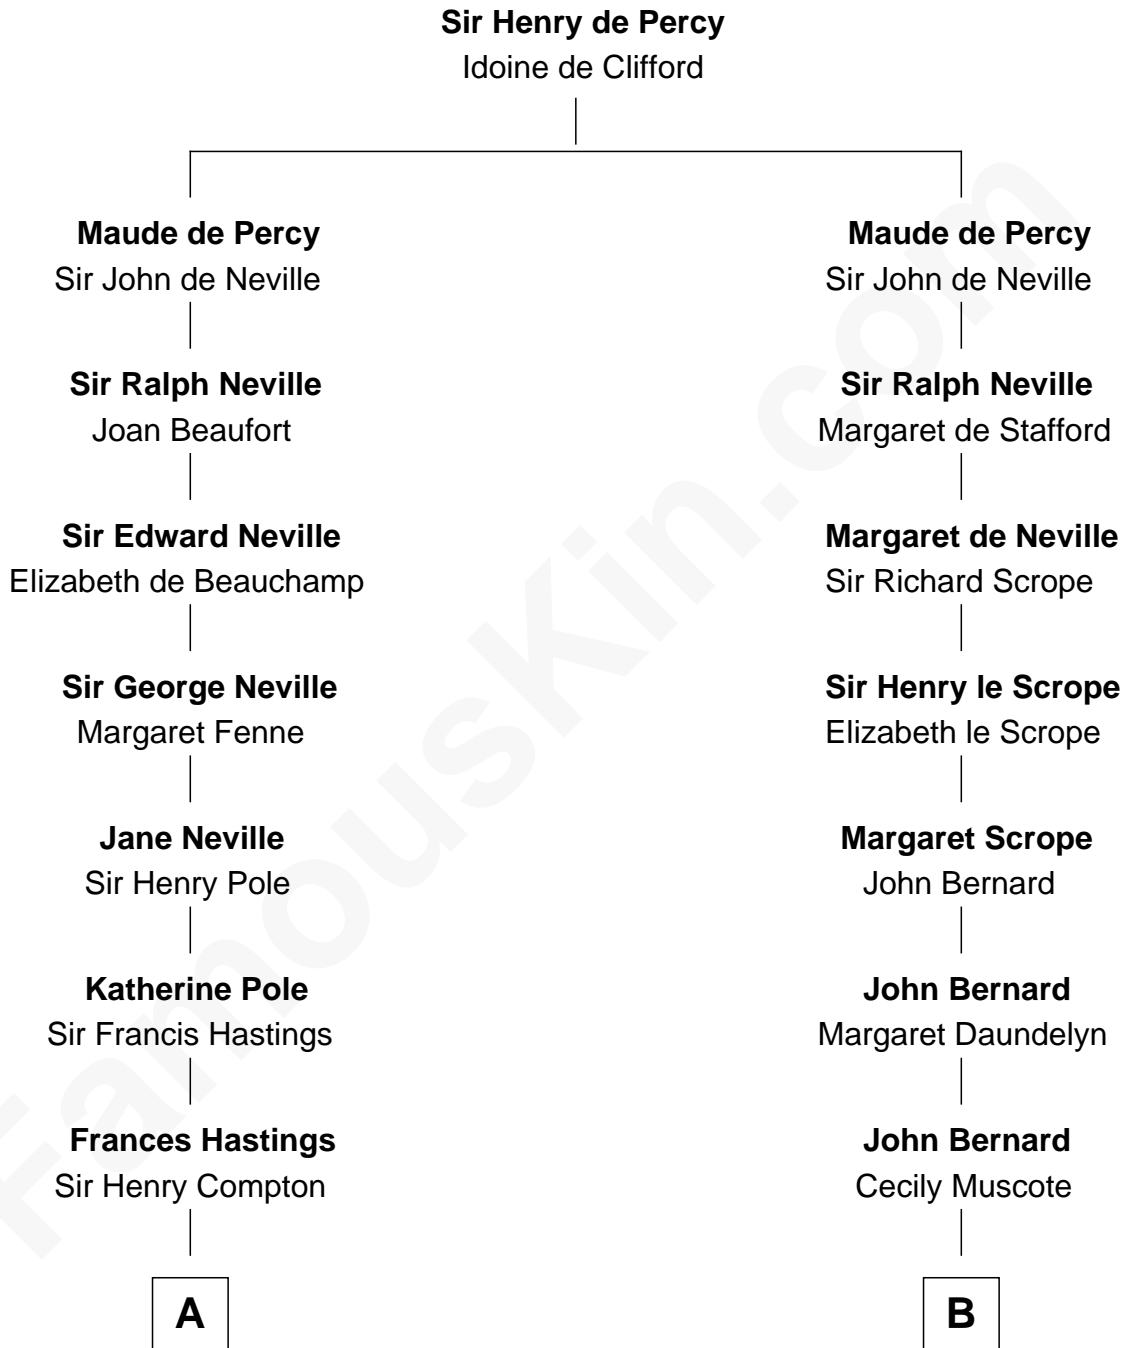

**FamousKin.com**  
**Relationship Chart of**  
**Prince William**  
*Prince of Wales*

**13th cousin 6 times removed of**  
**Richard Henry Lee**  
*Signer of the Declaration of Independence*

C

**Edward John Spencer**  
Frances Ruth Burke Roche

**Princess Diana Frances Spencer**  
Charles III, King of the United Kingdom

**Prince William**  
*Prince of Wales*

FamousKin.com