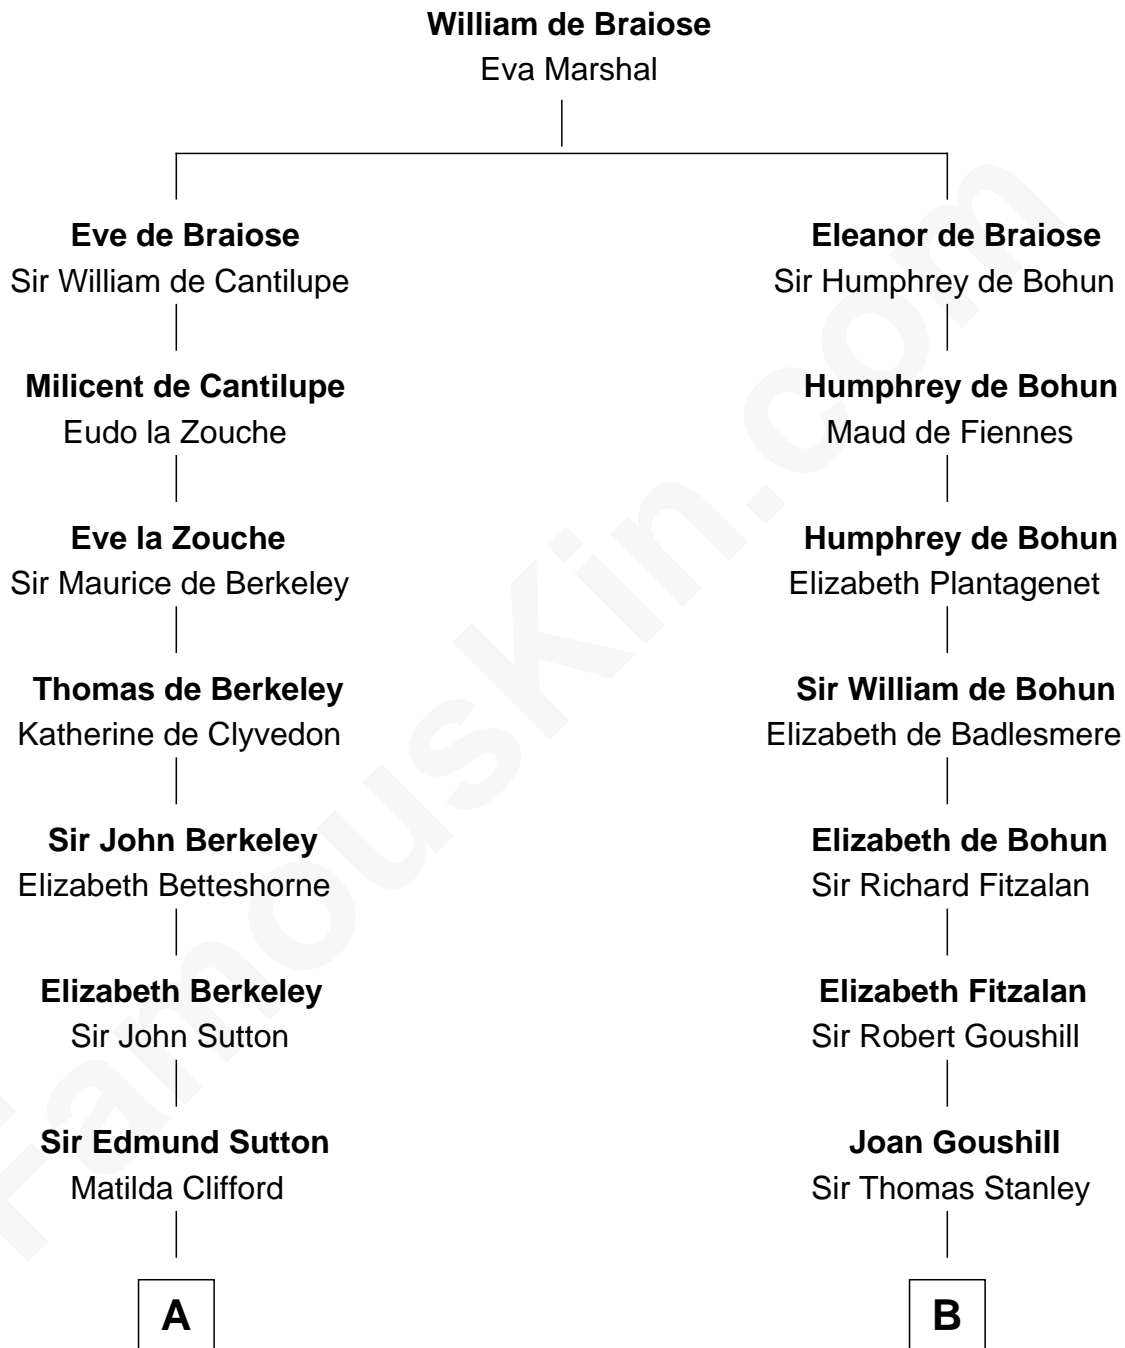

FamousKin.com

Relationship Chart of

Prince William

Prince of Wales

16th cousin 5 times removed of

Richard Henry Lee
Signer of the Declaration of Independence

C

—
Charles Robert Spencer

Margaret Baring

—
Albert Edward John Spencer

Cynthia Elinor Beatrix Hamilton

—
Edward John Spencer

Frances Ruth Burke Roche

—
Princess Diana Frances Spencer

Charles III, King of the United Kingdom

—
Prince William