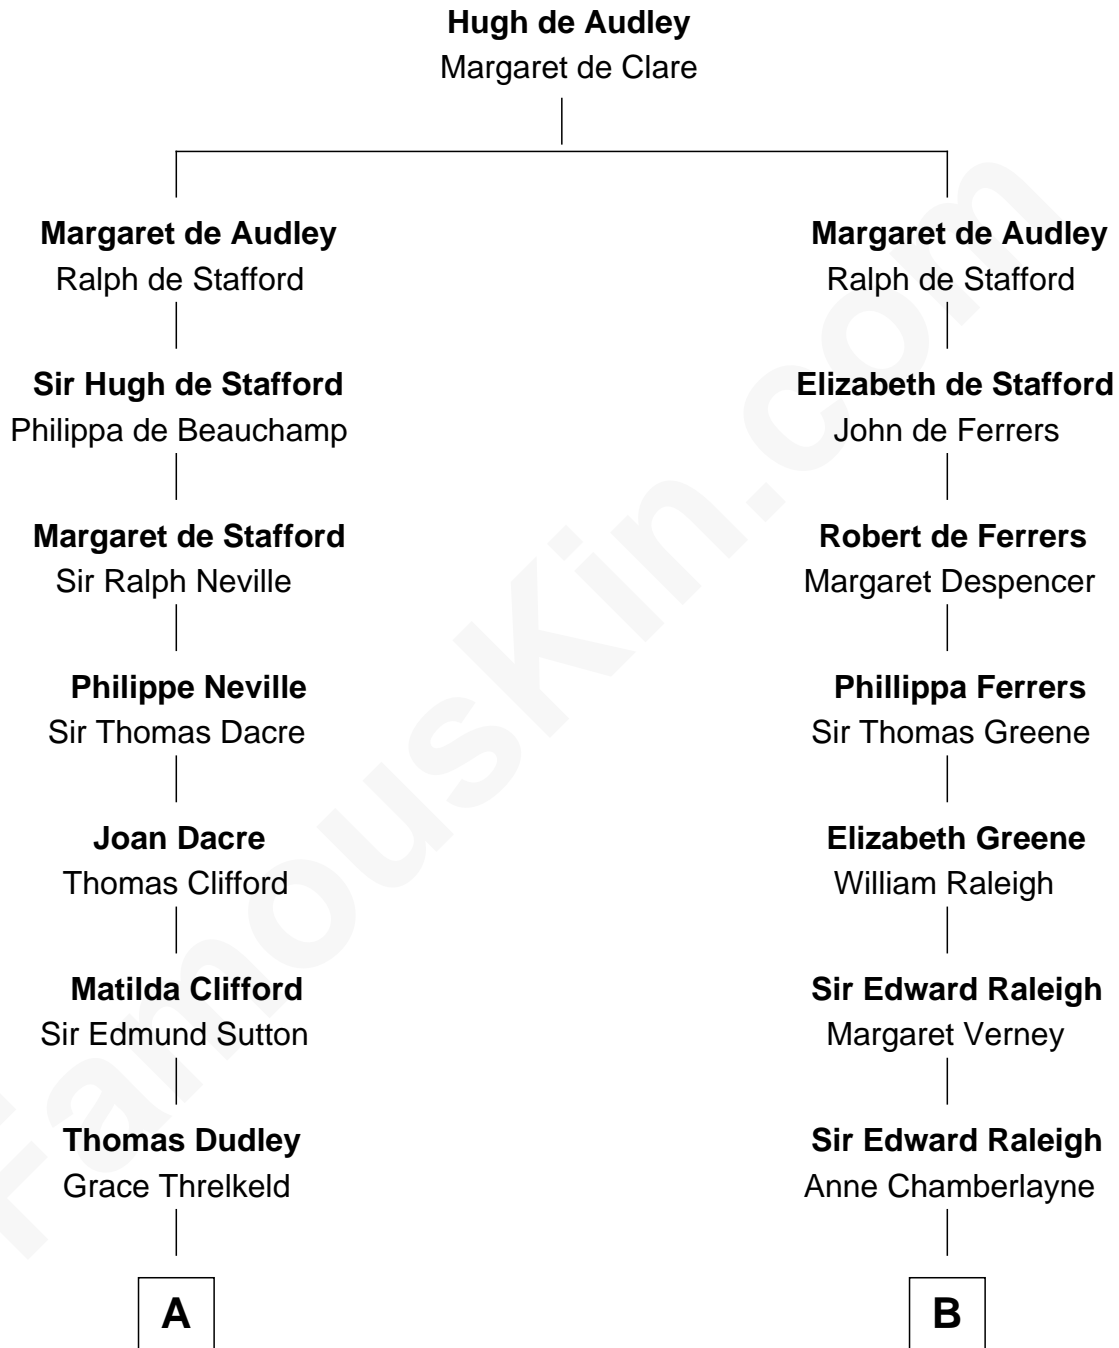

FamousKin.com Relationship Chart of

Prince William

Prince of Wales

20th cousin of

Willis Carrier

Inventor of Air Conditioning

C

Albert Edward John Spencer
Cynthia Elinor Beatrix Hamilton

Edward John Spencer
Frances Ruth Burke Roche

Princess Diana Frances Spencer
Charles III, King of the United Kingdom

Prince William
Prince of Wales

D

Lydia Otis
Thomas Button

Ann Elizabeth Button
David Joy Haviland