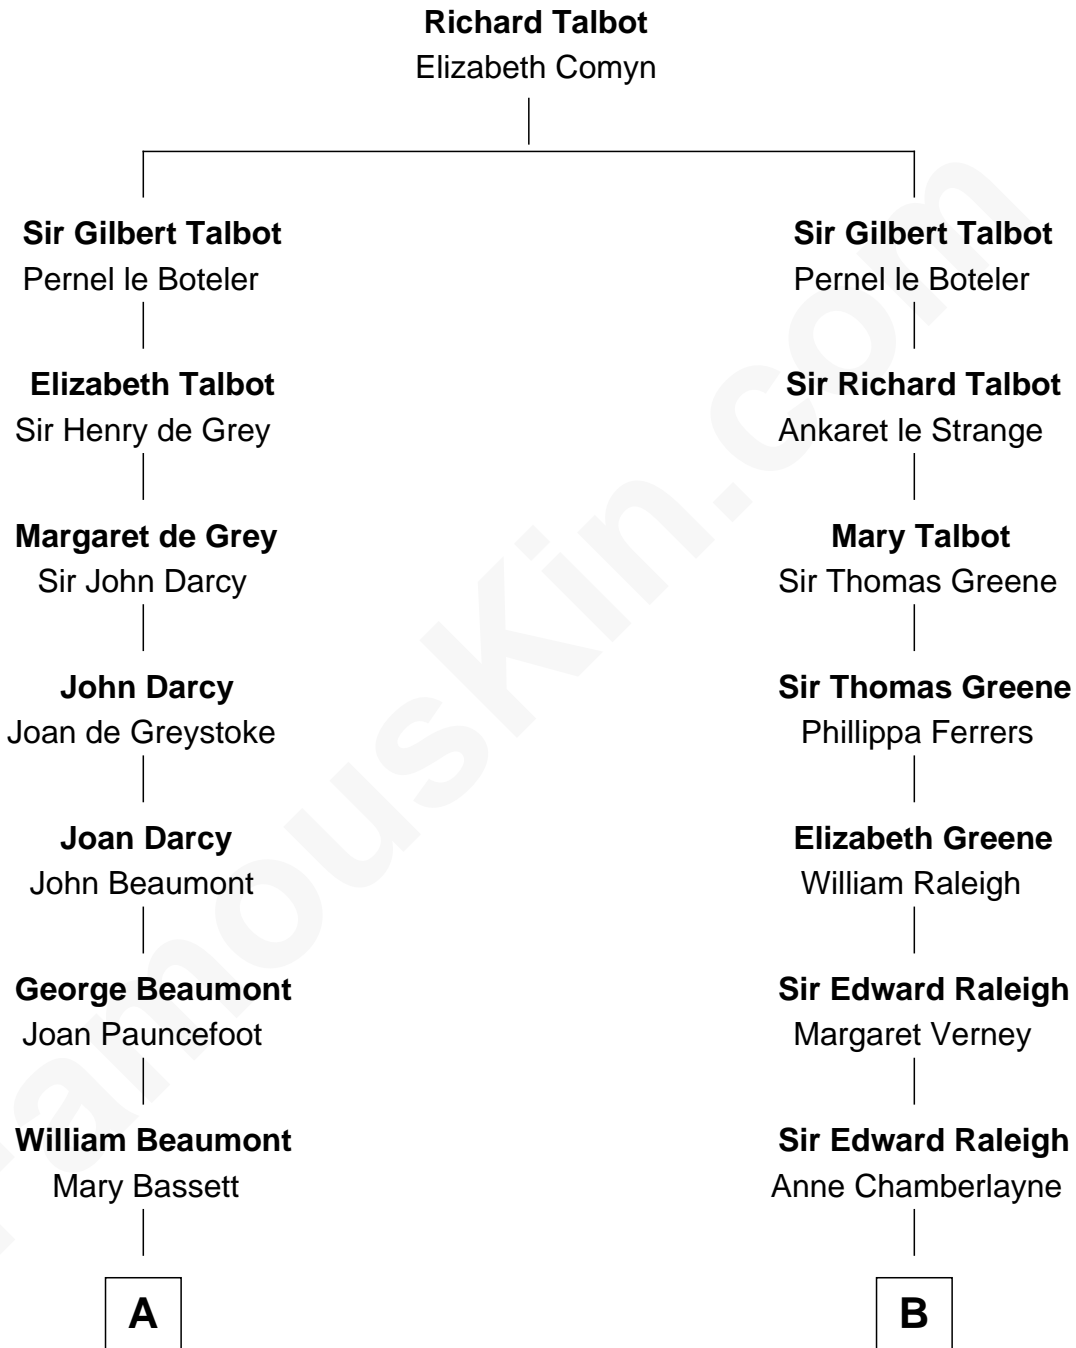

20th cousin 1 time removed of

Willis Carrier

Inventor of Air Conditioning