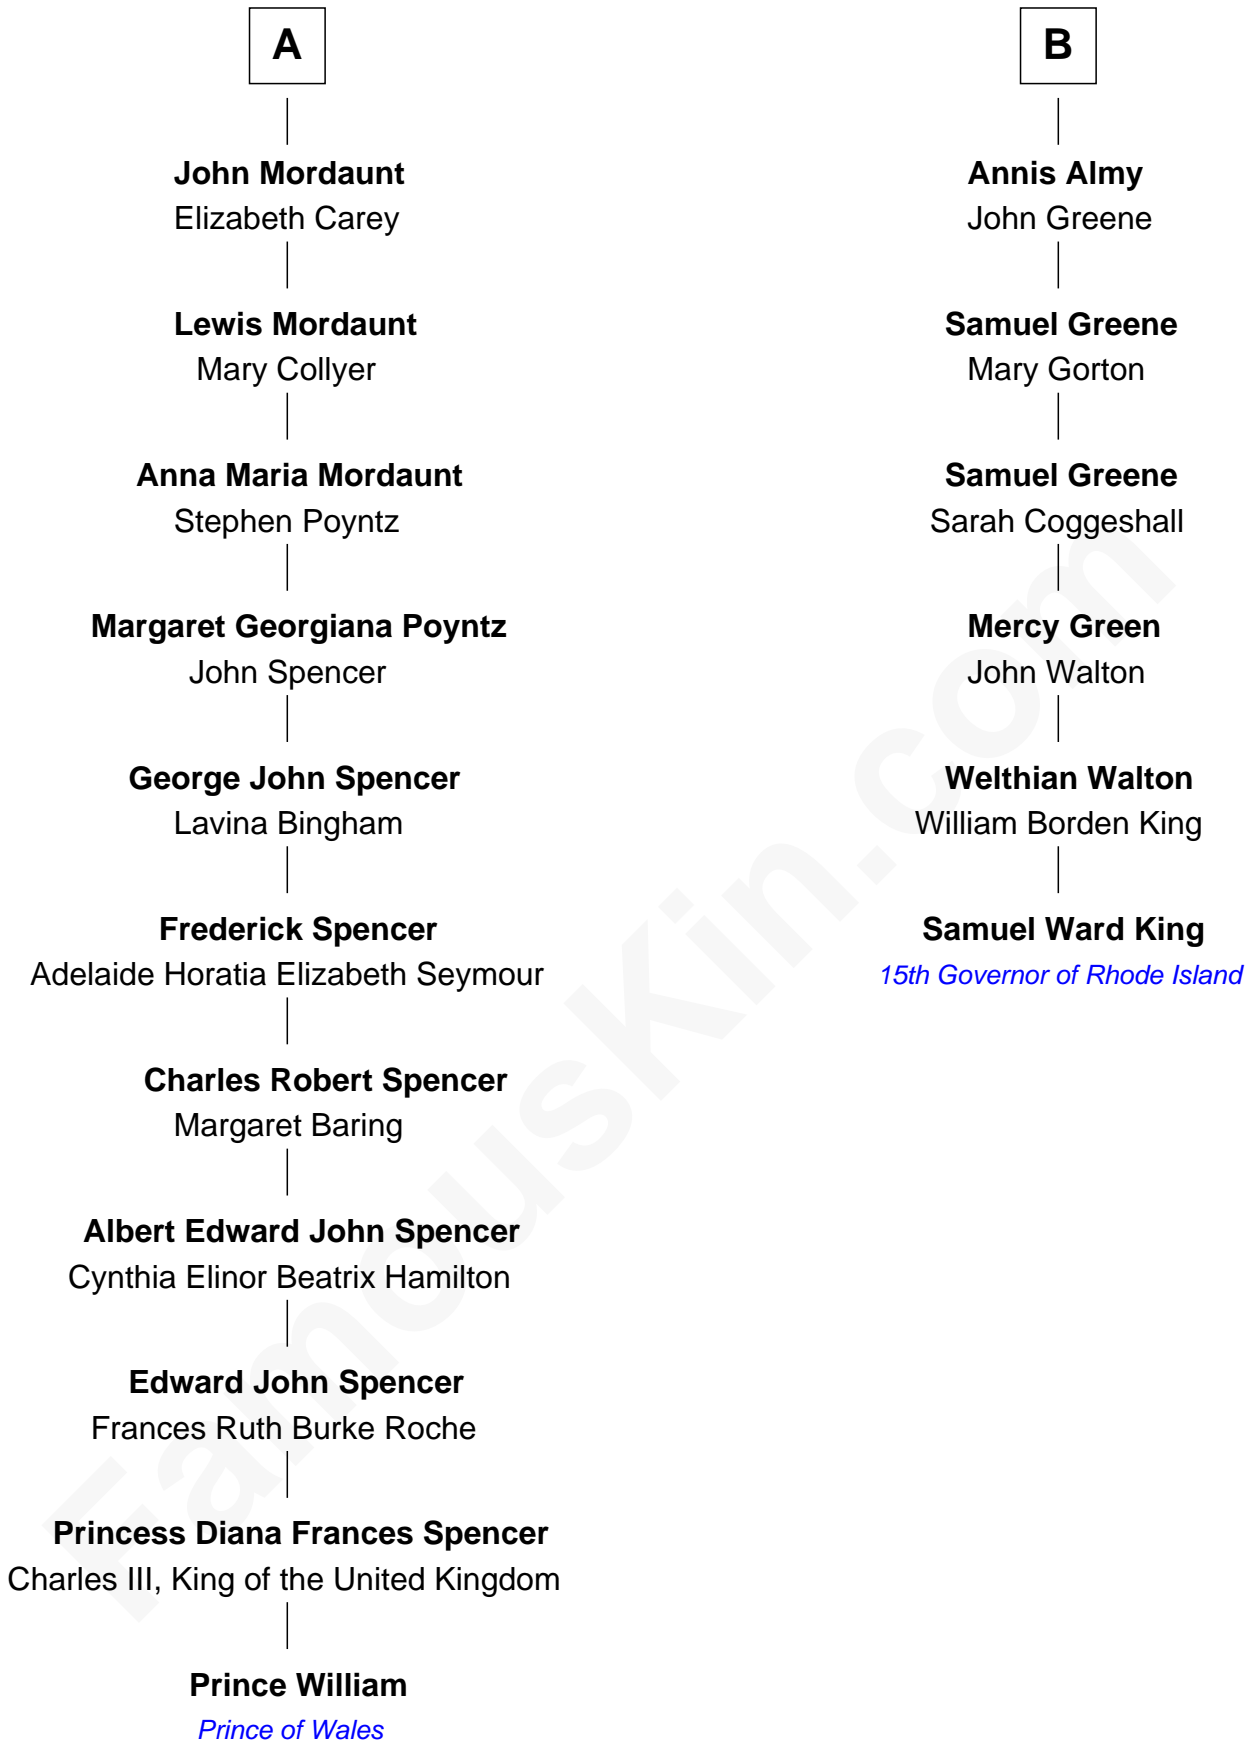

FamousKin.com
Relationship Chart of
Prince William
Prince of Wales

12th cousin 5 times removed of
Samuel Ward King
15th Governor of Rhode Island

William photo by [InSapphoWeTrust](#) (CC BY-SA 2.0)