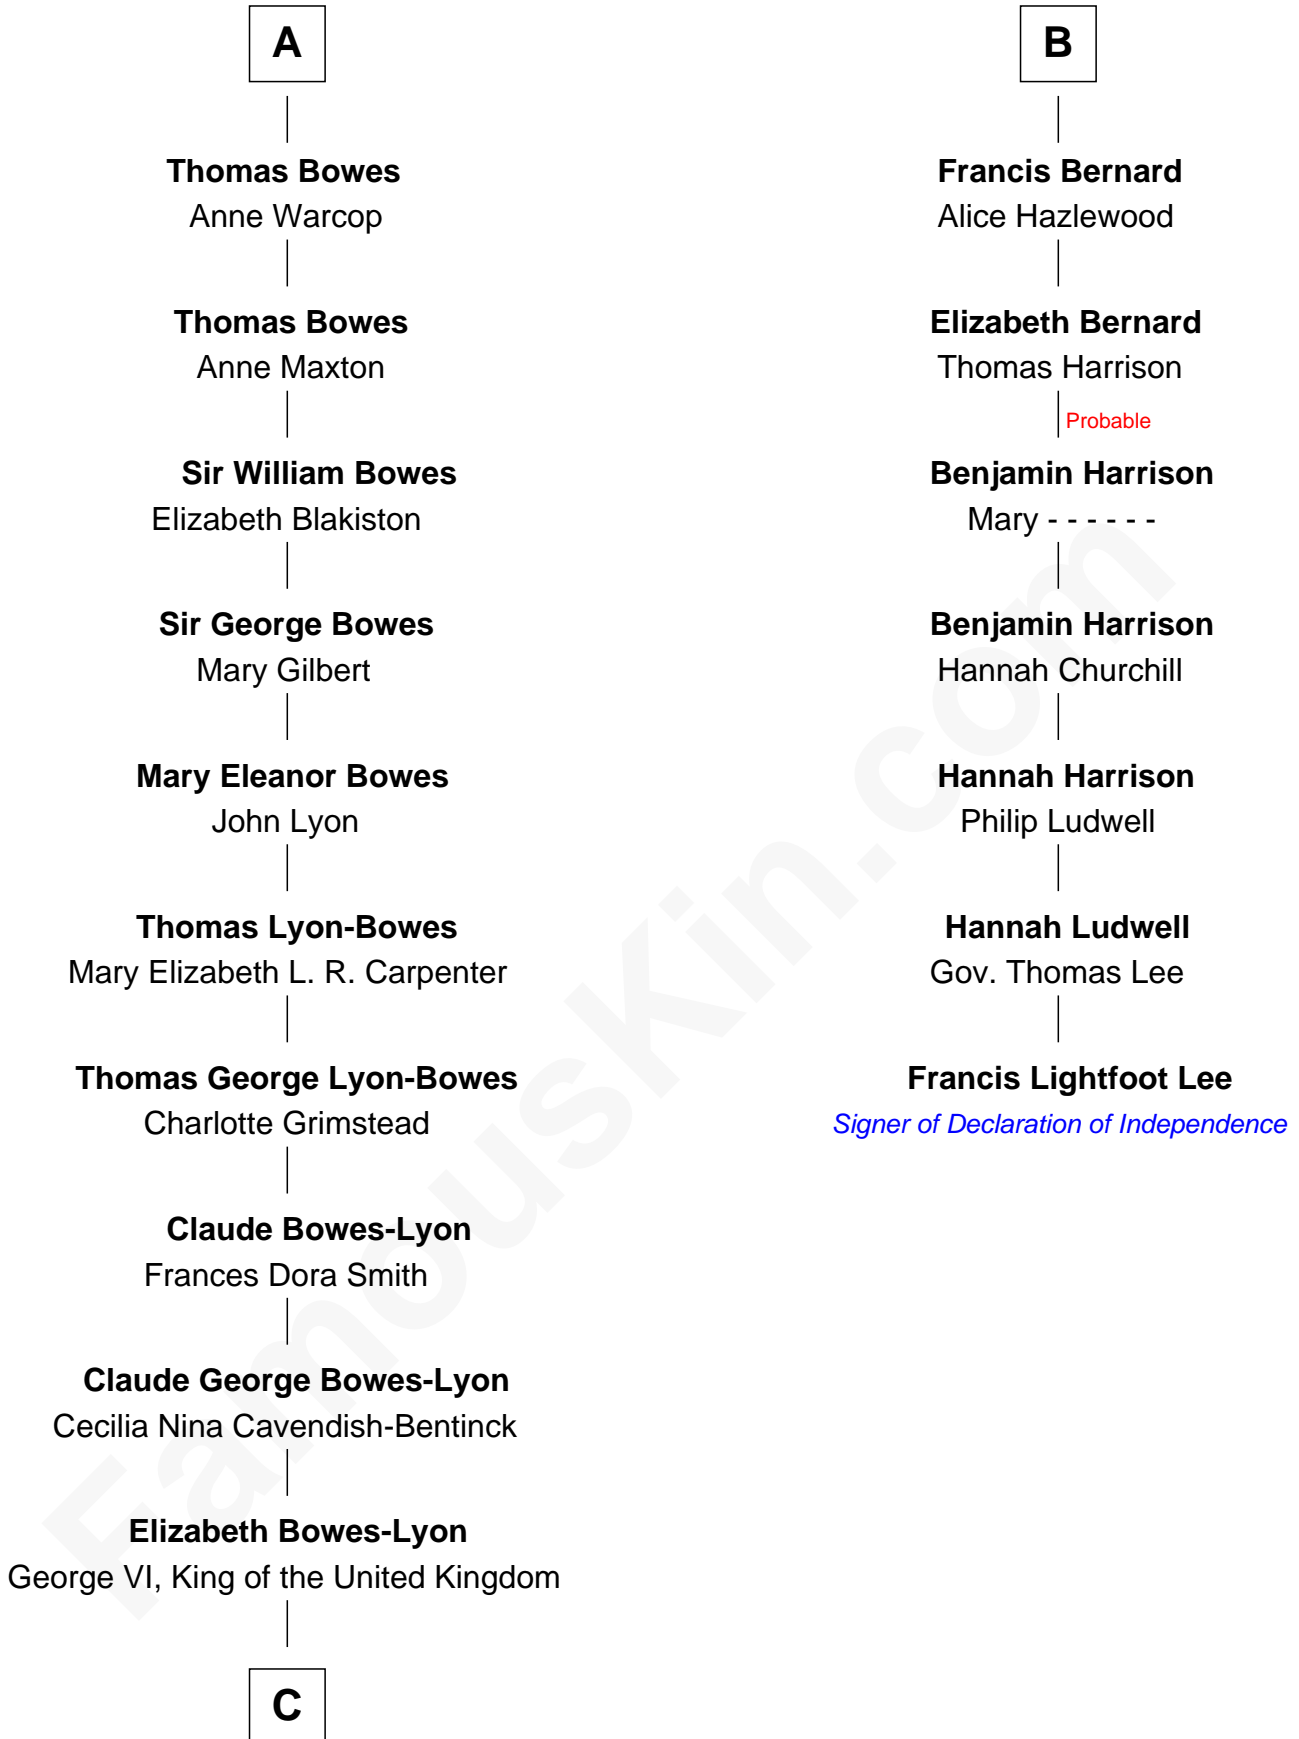

**FamousKin.com**  
**Relationship Chart of**  
**Prince William**  
*Prince of Wales*

13th cousin 6 times removed of

**Francis Lightfoot Lee**  
*Signer of the Declaration of Independence*

**Sir Thomas de Beauchamp**  
 Katherine de Mortimer

**C**

**Elizabeth II, Queen of the United Kingdom**

Prince Philip of Edinburgh

**Charles III, King of the United Kingdom**

Princess Diana Frances Spencer

**Prince William**

*Prince of Wales*

FamousKin.com