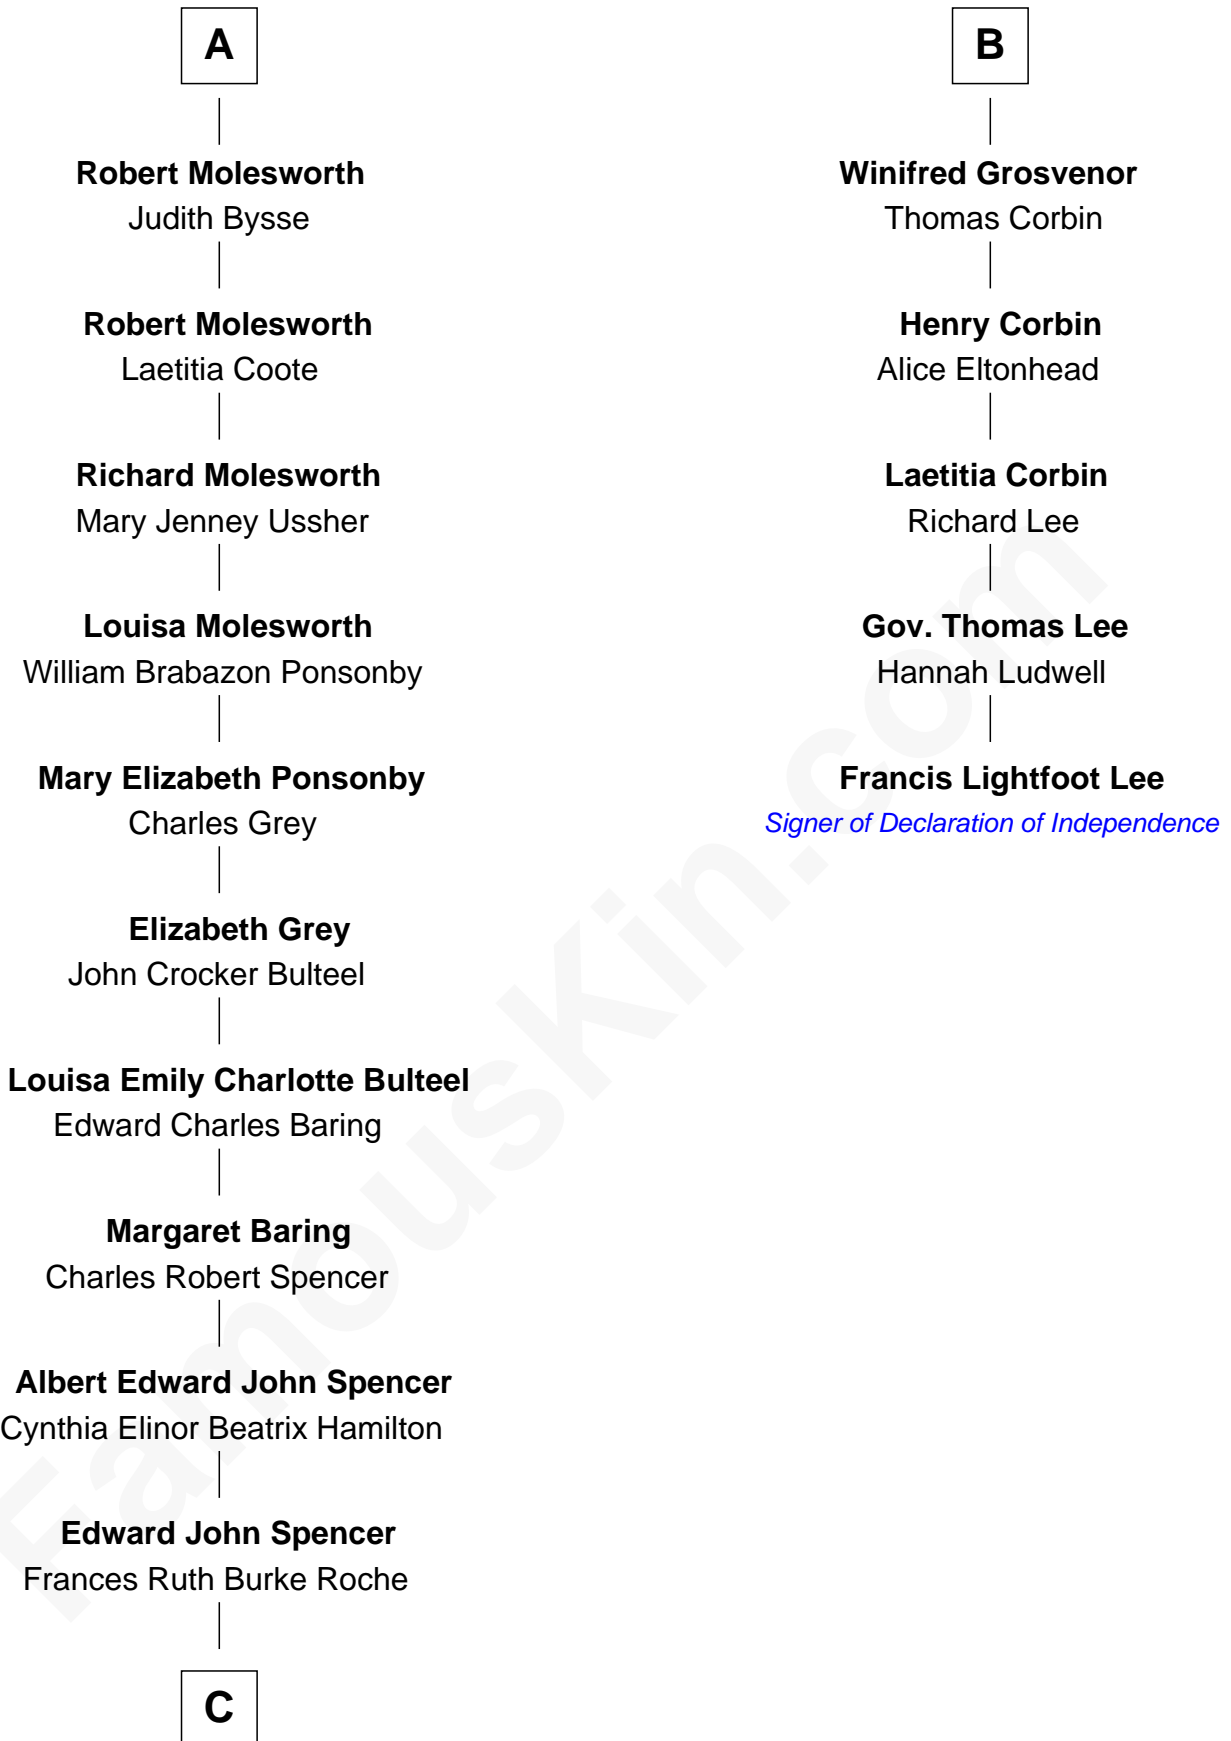

FamousKin.com
Relationship Chart of
Prince William
Prince of Wales

11th cousin 7 times removed of

Francis Lightfoot Lee
Signer of the Declaration of Independence

Sir Robert Corbet
 Margaret - - - - -

C

Princess Diana Frances Spencer
Charles III, King of the United Kingdom

Prince William
Prince of Wales

FamousKin.com