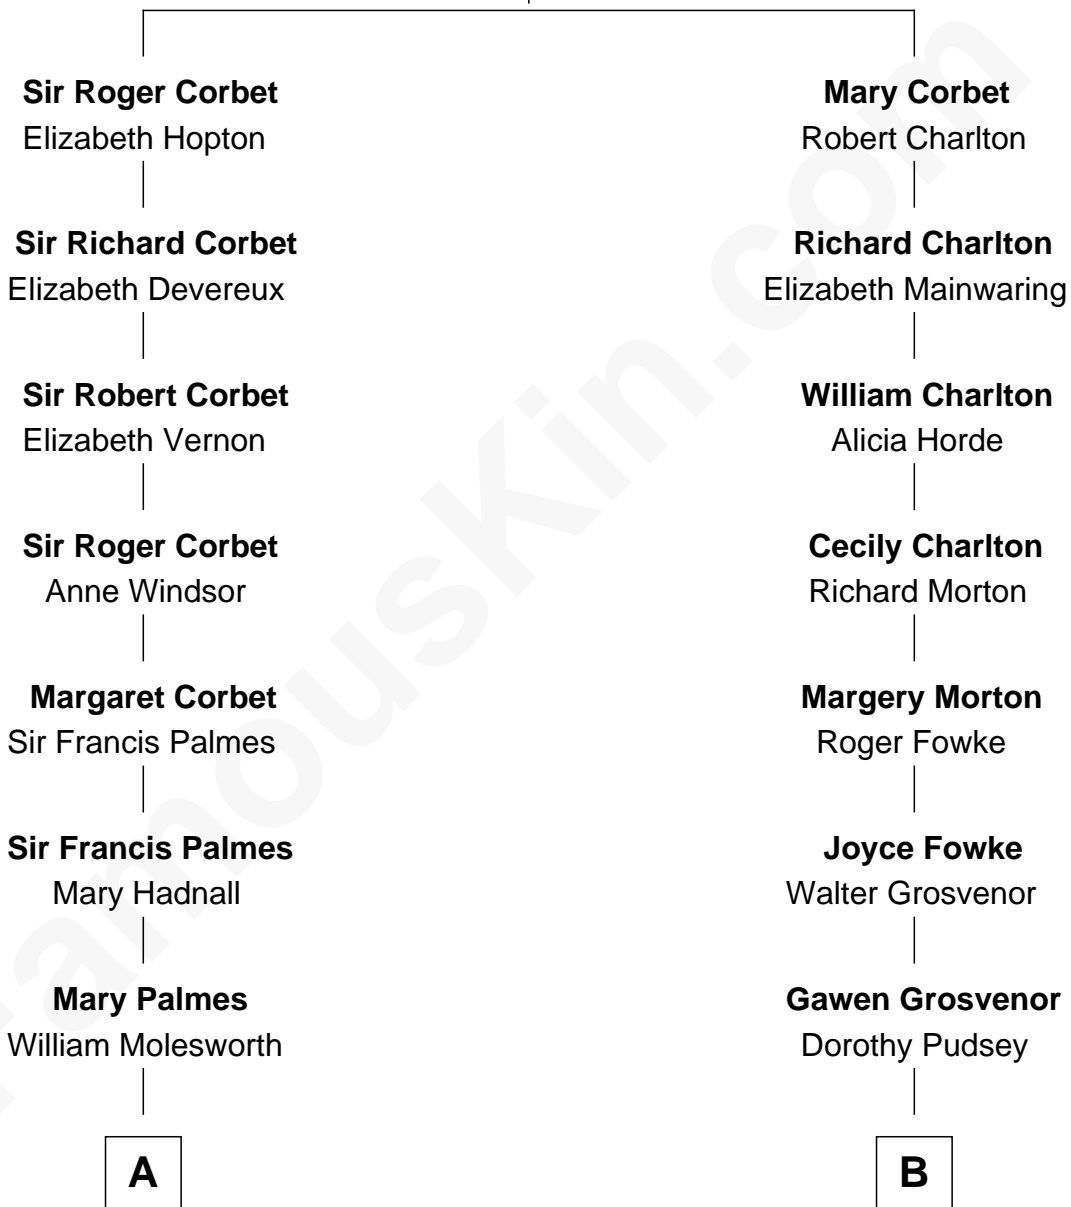

FamousKin.com
Relationship Chart of
Prince William
Prince of Wales

11th cousin 7 times removed of

Francis Lightfoot Lee
Signer of the Declaration of Independence

Sir Robert Corbet
 Margaret - - - - -

C

Princess Diana Frances Spencer
Charles III, King of the United Kingdom

Prince William
Prince of Wales

FamousKin.com