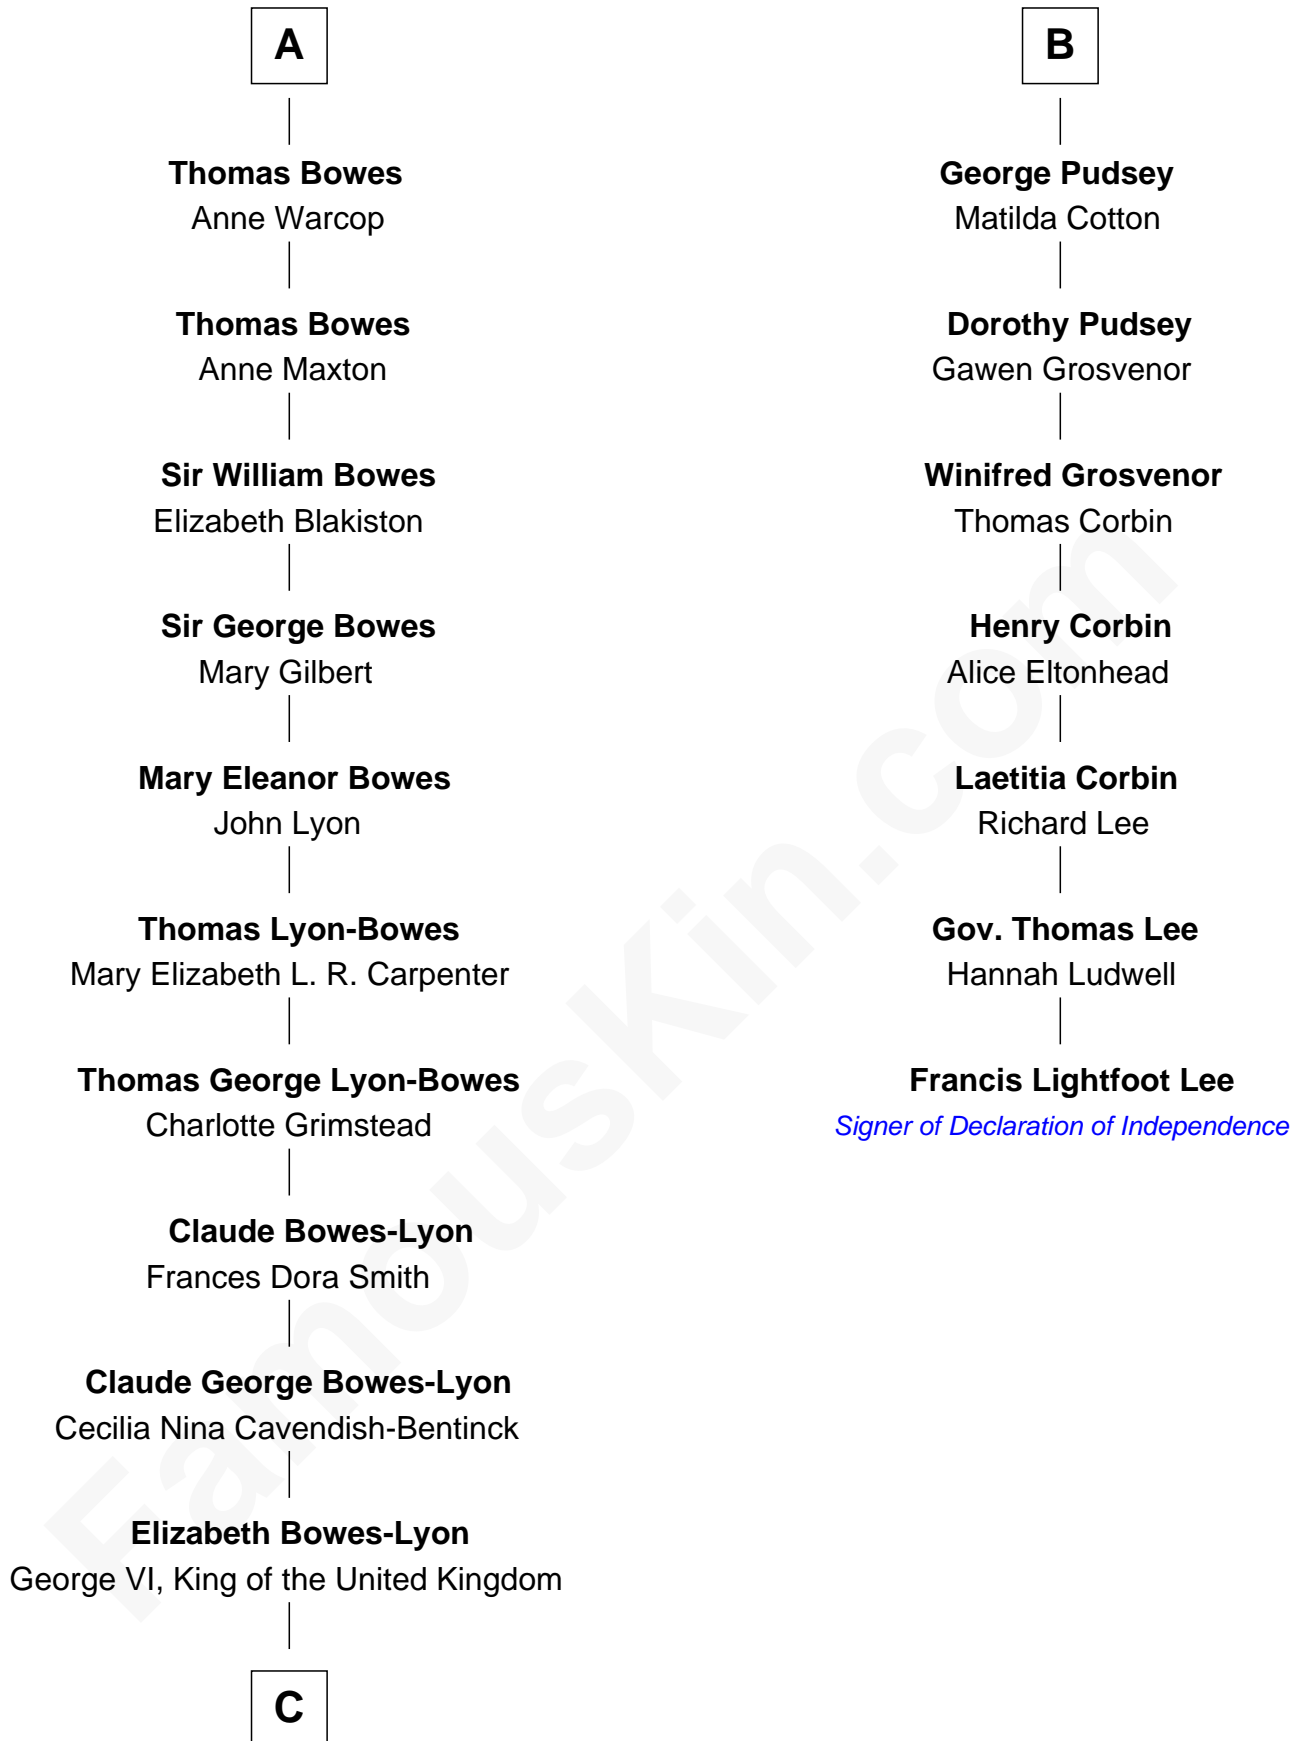

**FamousKin.com**  
**Relationship Chart of**  
**Prince William**  
*Prince of Wales*

13th cousin 6 times removed of

**Francis Lightfoot Lee**  
*Signer of the Declaration of Independence*

**C**

**Elizabeth II, Queen of the United Kingdom**

Prince Philip of Edinburgh

**Charles III, King of the United Kingdom**

Princess Diana Frances Spencer

**Prince William**

*Prince of Wales*

FamousKin.com