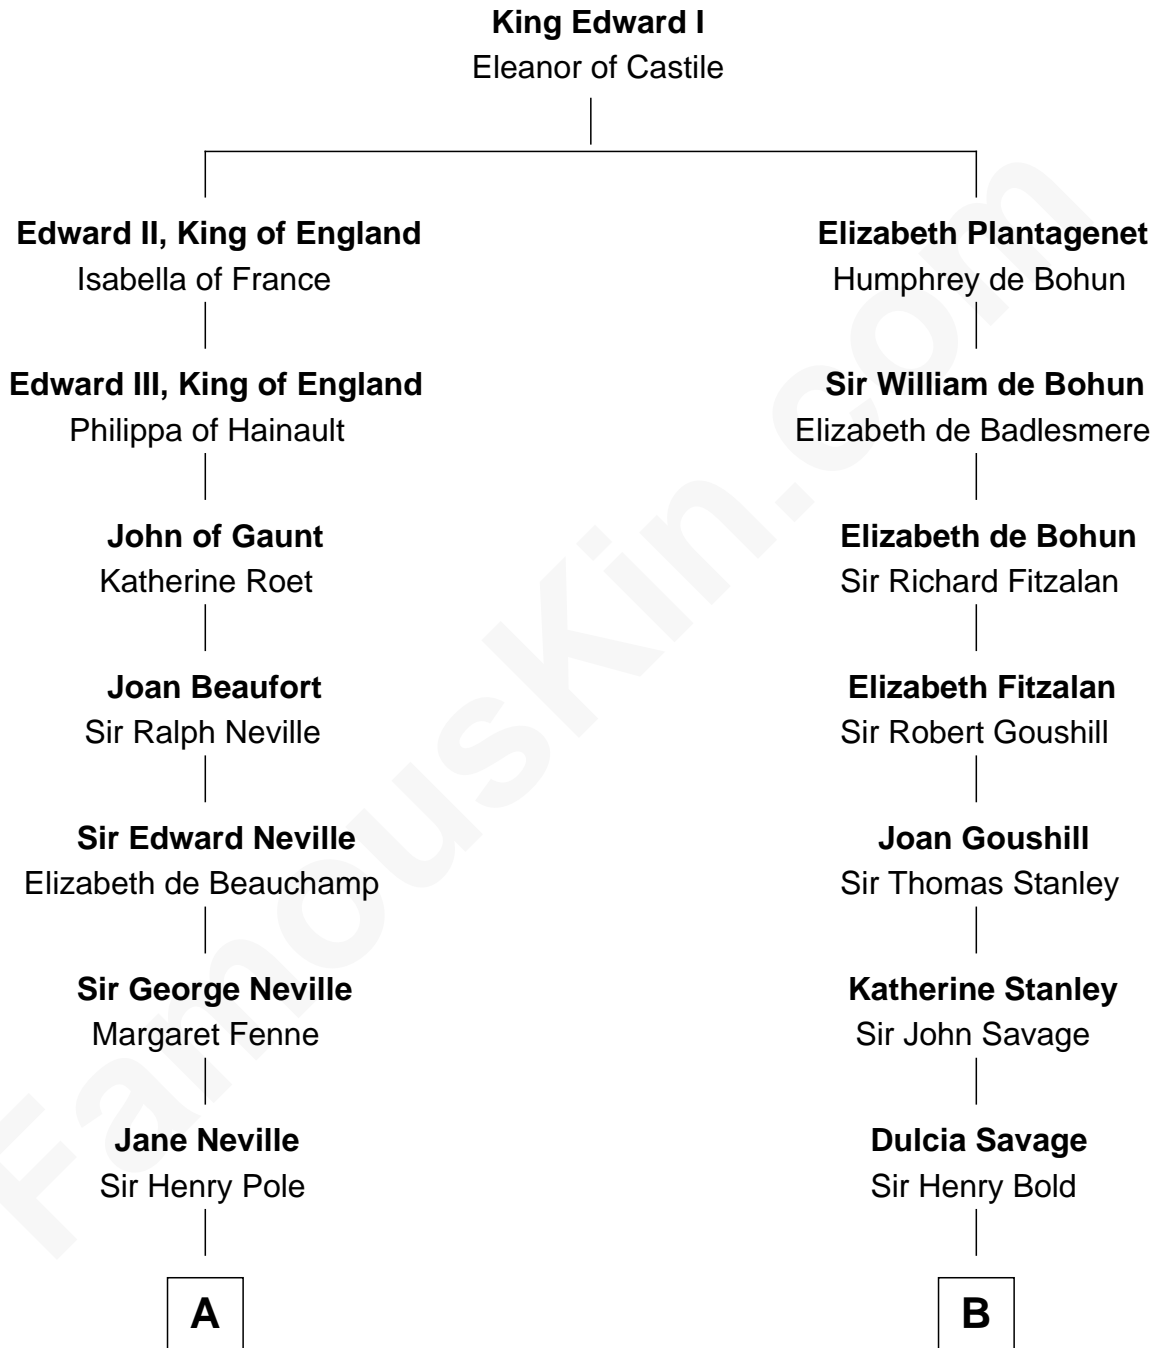

FamousKin.com
Relationship Chart of
Prince William
Prince of Wales

14th cousin 7 times removed of

Francis Lightfoot Lee
Signer of the Declaration of Independence

A

Katherine Pole
Sir Francis Hastings

Frances Hastings
Sir Henry Compton