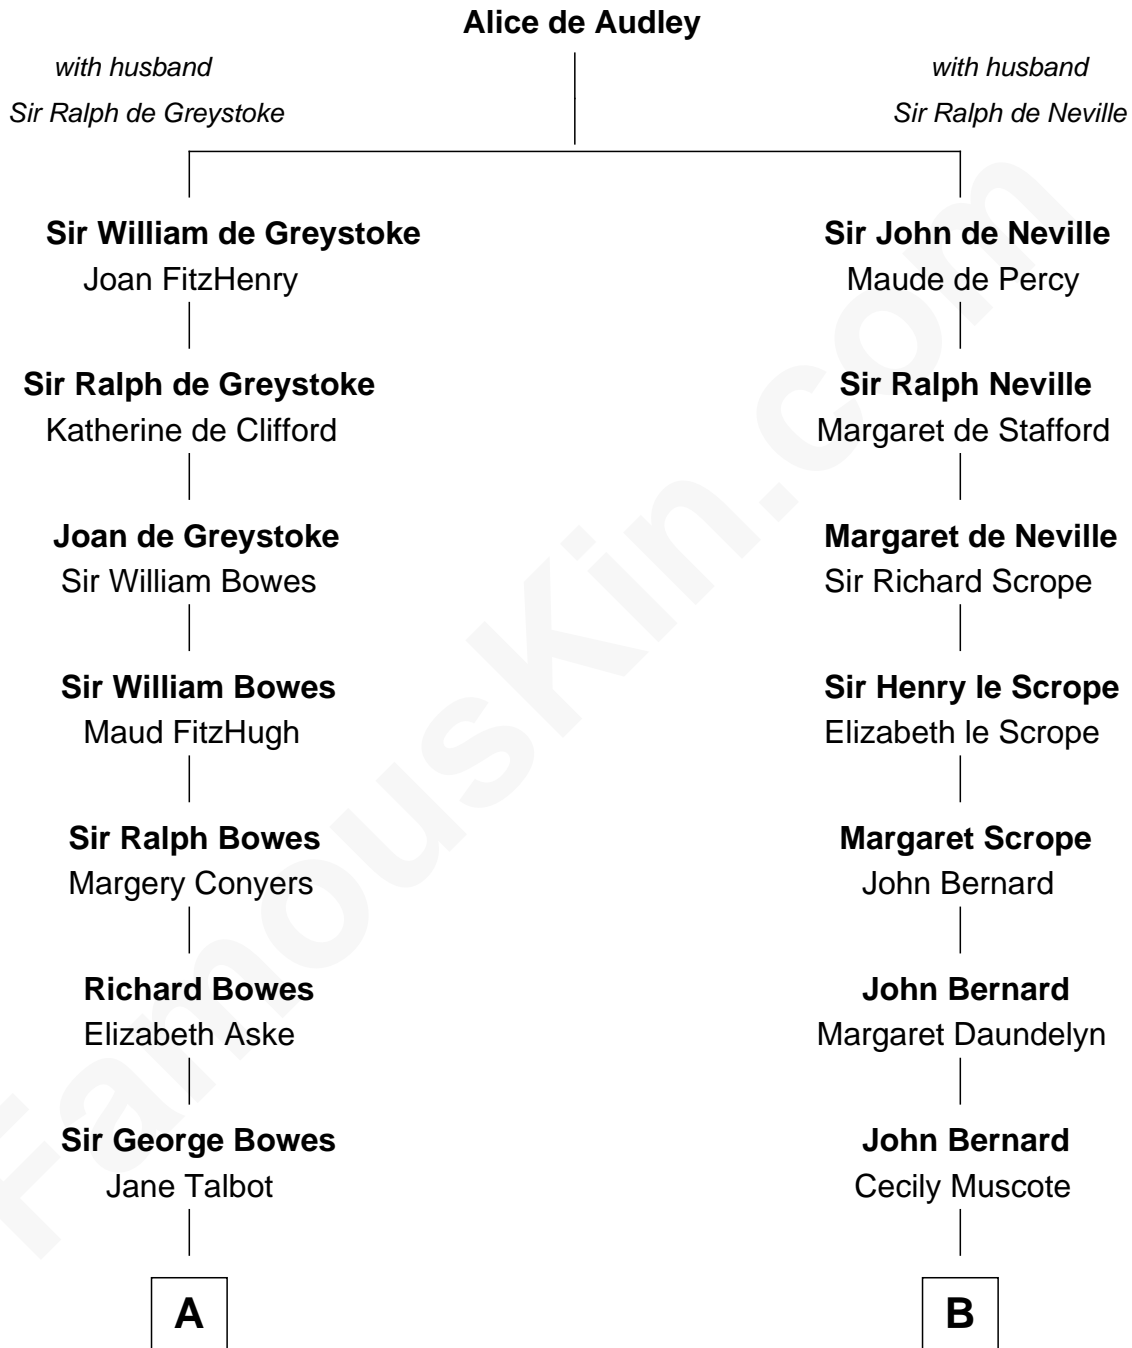

FamousKin.com

Relationship Chart of

Prince William

Prince of Wales

13th cousin 6 times removed of

Francis Lightfoot Lee
Signer of the Declaration of Independence

C

Elizabeth II, Queen of the United Kingdom

Prince Philip of Edinburgh

Charles III, King of the United Kingdom

Princess Diana Frances Spencer

Prince William

Prince of Wales

FamousKin.com