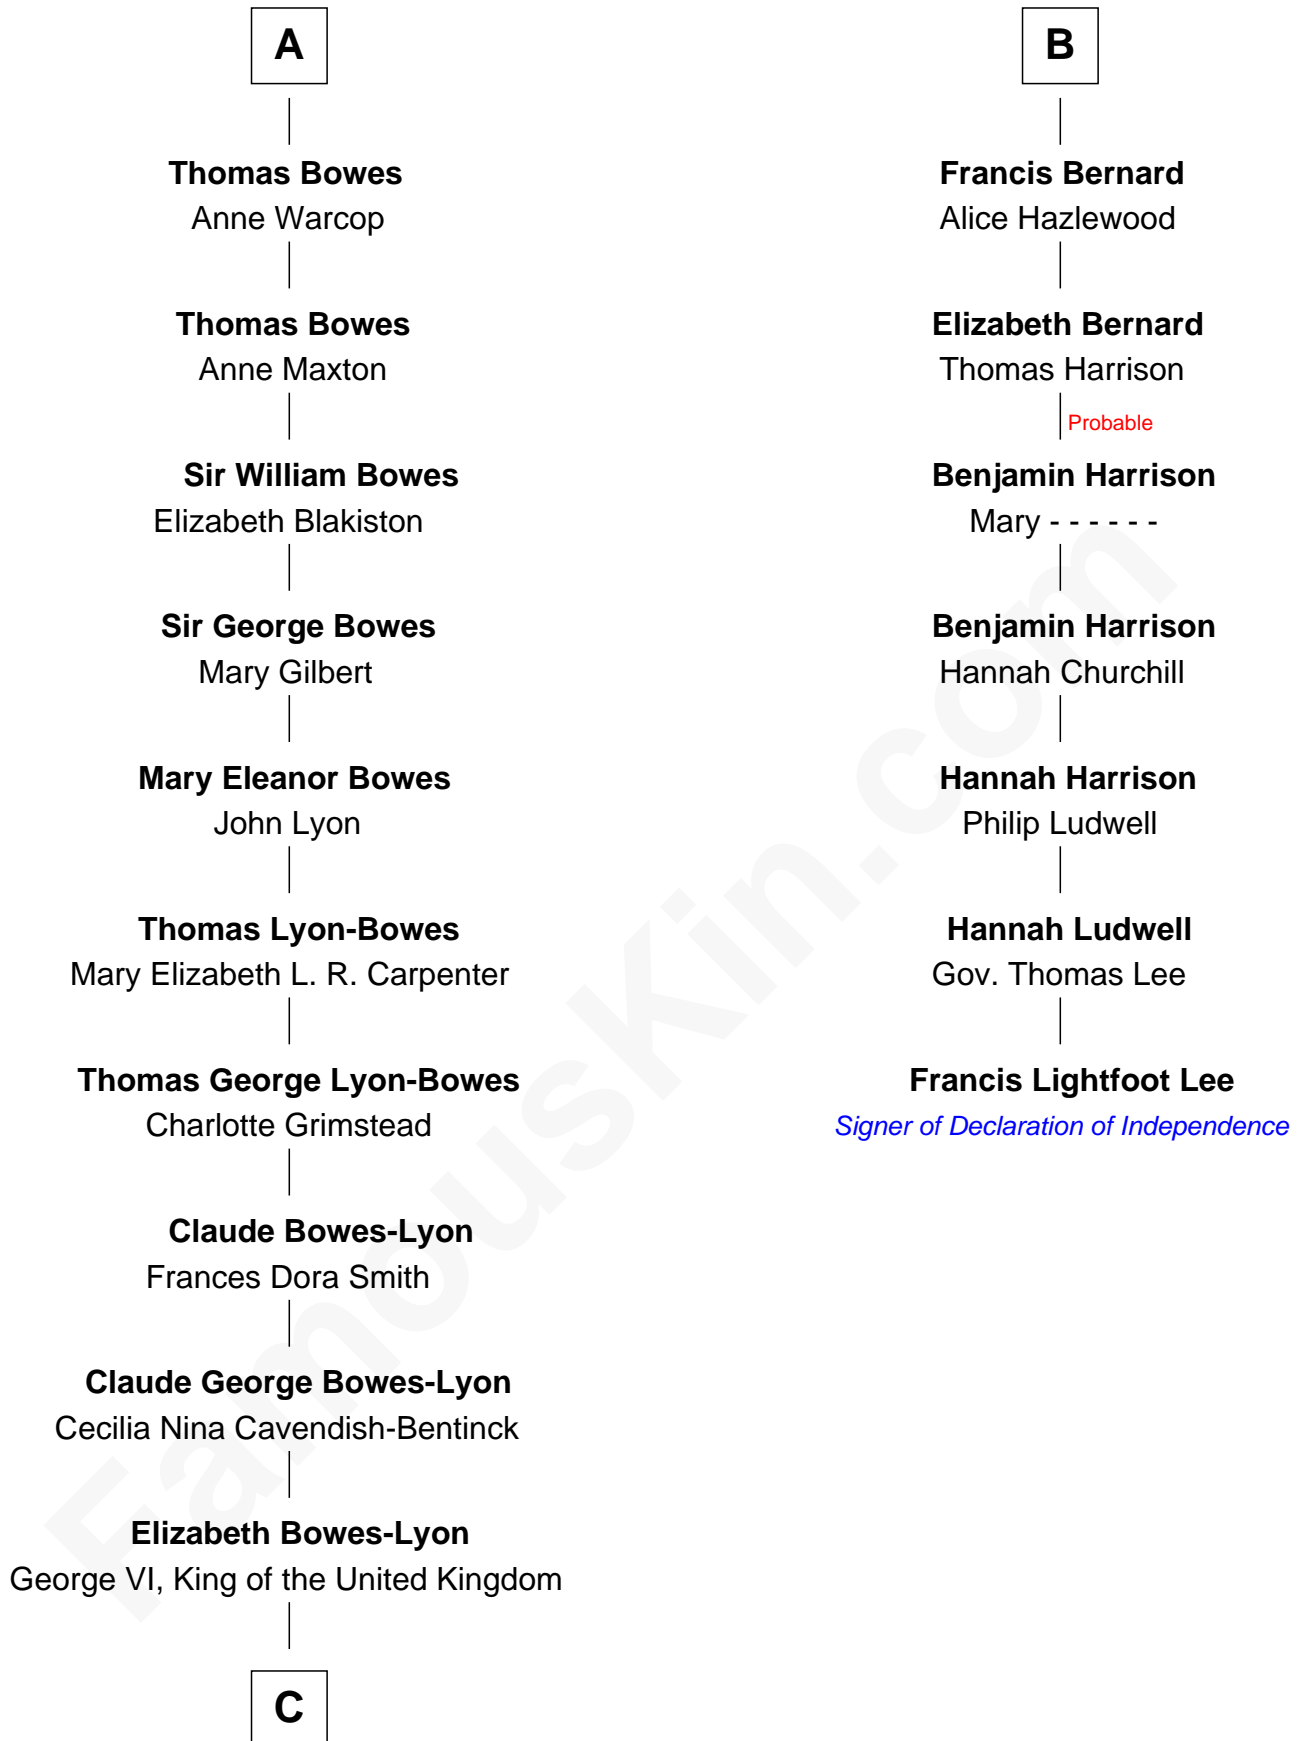

FamousKin.com

Relationship Chart of

Prince William

Prince of Wales

13th cousin 6 times removed of

Francis Lightfoot Lee
Signer of the Declaration of Independence

C

Elizabeth II, Queen of the United Kingdom

Prince Philip of Edinburgh

Charles III, King of the United Kingdom

Princess Diana Frances Spencer

Prince William

Prince of Wales

FamousKin.com